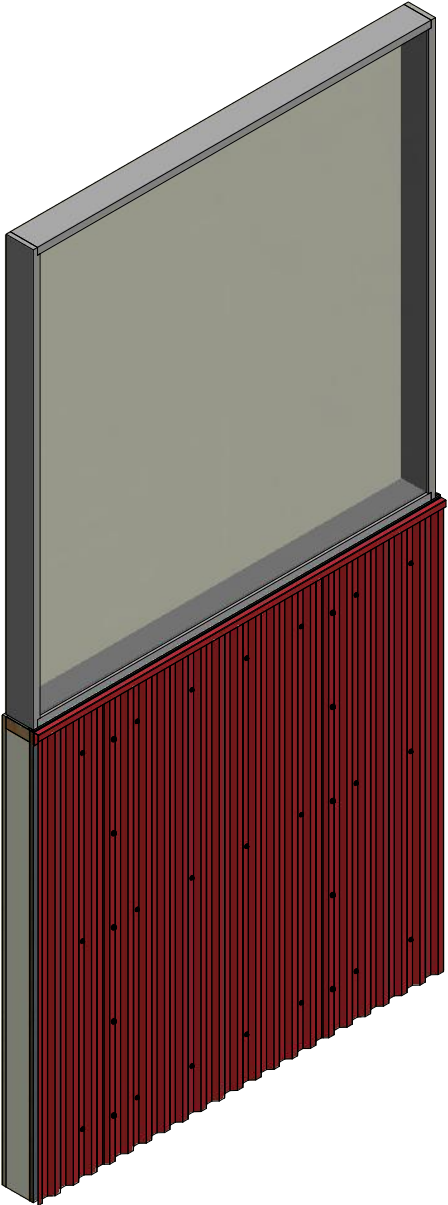

Vertical Panel

BGA280 - Angle Trim

BGA034 - J Channel

ATAS INTERNATIONAL, INC
 Allentown PA
 610-395-8445
 Mesa AZ
 480-558-7210

TITLE: Grand C Window Sill Existing Window Detail
 DWG. NO.:
 DR: MBP DATE: 7/18/18
 APP: DATE:
 MATERIAL:
 SH. SIZE: B SCALE: X:X