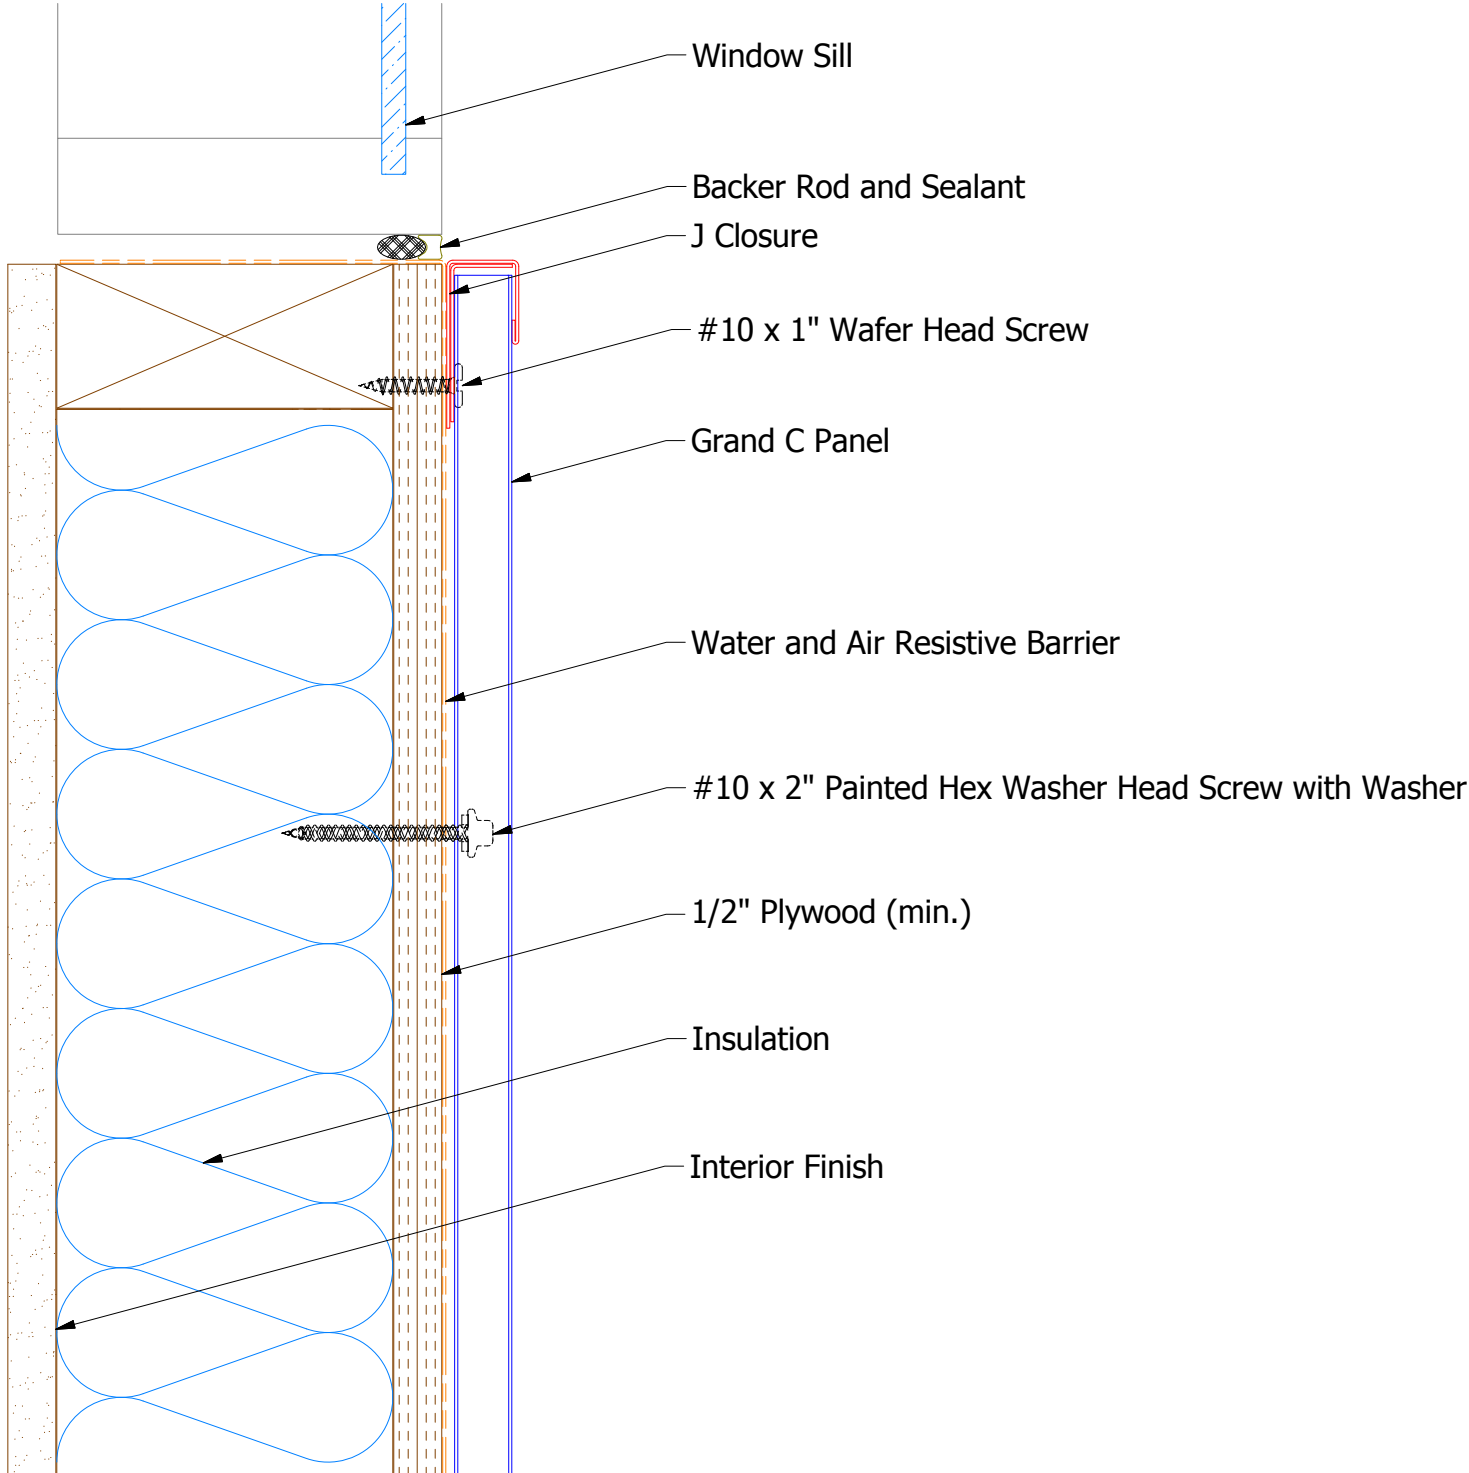

Vertical Panel

BGA280 - Angle Trim

BGA034 - J Channel

ATAS INTERNATIONAL, INC
 Allentown PA
 610-395-8445
 Mesa AZ
 480-558-7210

TITLE: Grand C Window Sill Existing Window Detail
 DWG. NO.:
 DR: MBP DATE: 7/18/18
 APP: DATE:
 MATERIAL:
 SH. SIZE: B SCALE: X:X