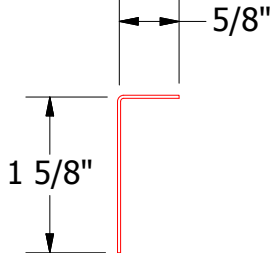

Vertical Panel

BGA280 - Angle Trim

BGA034 - J Channel

ATAS INTERNATIONAL, INC
 Allentown PA
 610-395-8445
 Mesa AZ
 480-558-7210

TITLE: Grand C Window Sill Existing Window Detail
 DWG. NO.:
 DR: MBP DATE: 7/18/18
 APP: DATE:
 MATERIAL:
 SH. SIZE: B SCALE: X:X