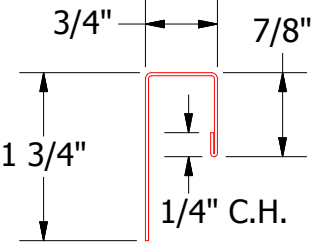

Vertical Panel

BGA280 - Angle Trim

BGA034 - J Channel

ATAS INTERNATIONAL, INC
 Allentown PA
 610-395-8445
 Mesa AZ
 480-558-7210

TITLE: Grand C Window Sill Existing Window Detail
 DWG. NO.:
 DR: MBP DATE: 7/18/18
 APP: DATE:
 MATERIAL:
 SH. SIZE: B SCALE: X:X