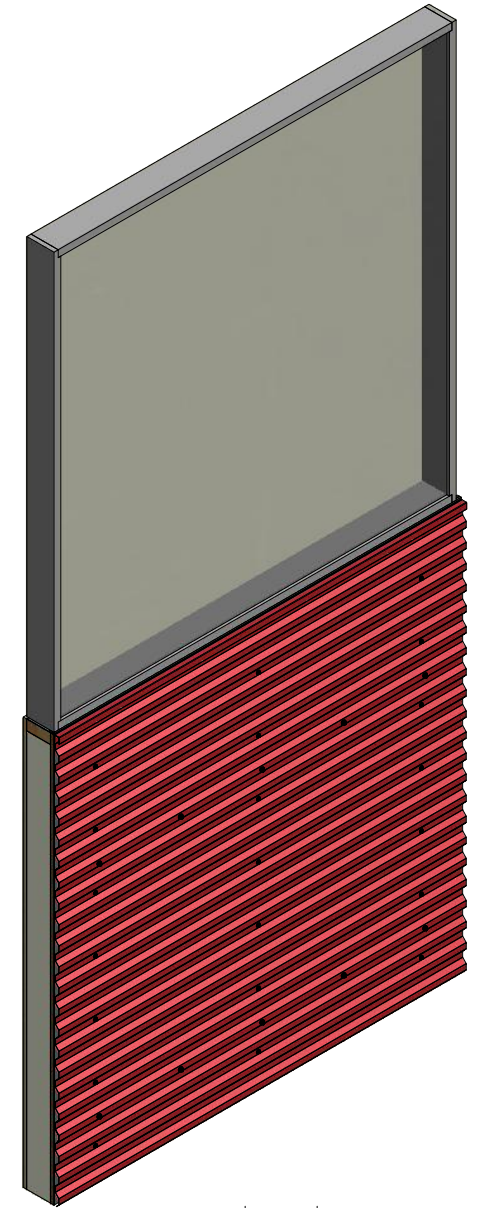

Horizontal Panel

BGA280 - Angle Trim

BGA034 - J Channel

ATAS INTERNATIONAL, INC
 Allentown PA
 610-395-8445
 Mesa AZ
 480-558-7210

TITLE				Grand C Window Sill Existing Window Detail			
REV. NO.		DATE		DESCRIPTION OF REVISION		BY APP	
DWG. NO.		DR MBP		DATE 7/18/18		APP	
MATERIAL		SH. SIZE B		SCALE X:X			