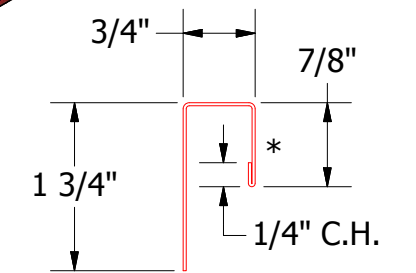

Horizontal Panel

BGA280 - Angle Trim

BGA034 - J Channel

ATAS INTERNATIONAL, INC
 Allentown PA
 610-395-8445
 Mesa AZ
 480-558-7210

TITLE				Grand C Window Sill Existing Window Detail			
REV. NO.		DATE		DESCRIPTION OF REVISION		BY APP	
DWG. NO.		DR MBP		DATE 7/18/18		APP	
MATERIAL		SH. SIZE B		SCALE X:X			