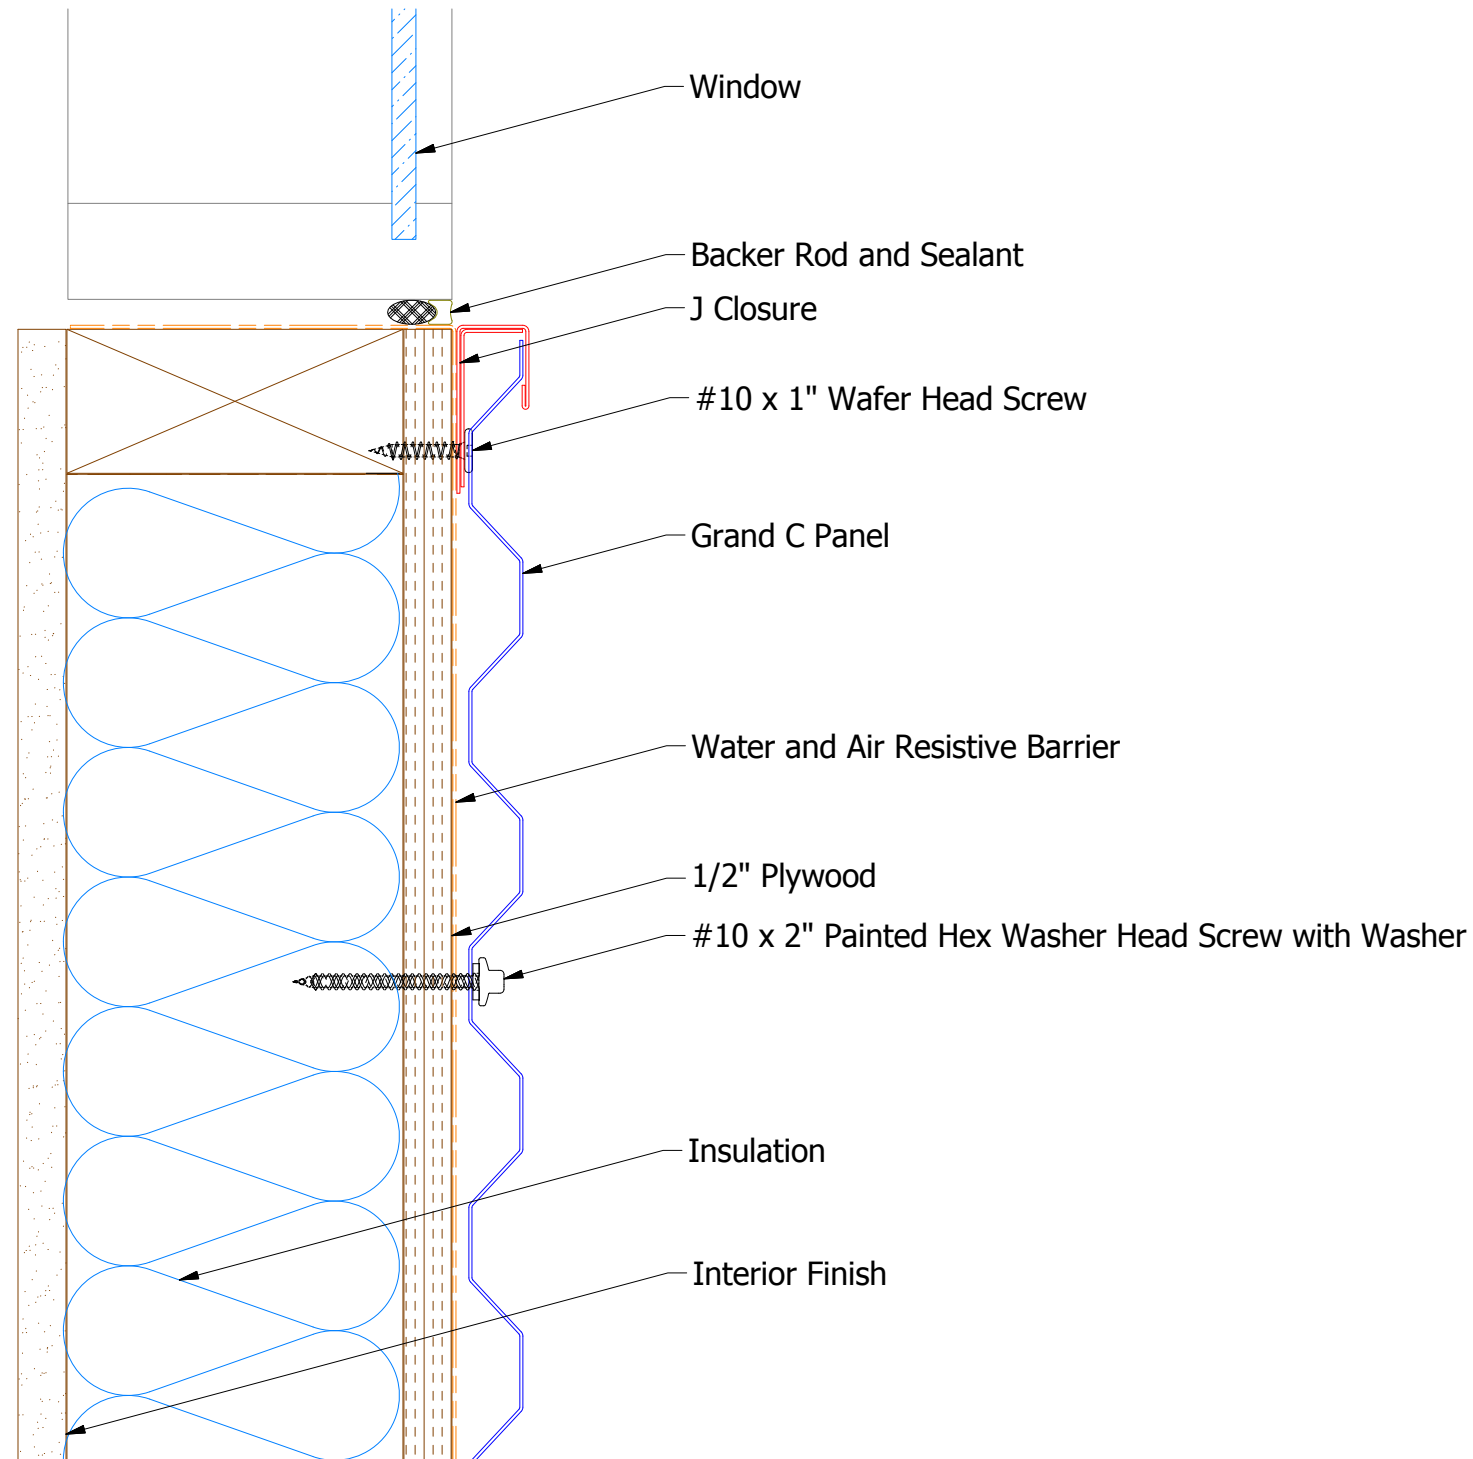

Horizontal Panel

BGA280 - Angle Trim

BGA034 - J Channel

ATAS INTERNATIONAL, INC
 Allentown PA
 610-395-8445
 Mesa AZ
 480-558-7210

TITLE				Grand C Window Sill Existing Window Detail			
REV. NO.		DATE		DESCRIPTION OF REVISION		BY APP	
DWG. NO.		DR MBP		DATE 7/18/18		APP	
MATERIAL		SH. SIZE B		SCALE X:X			