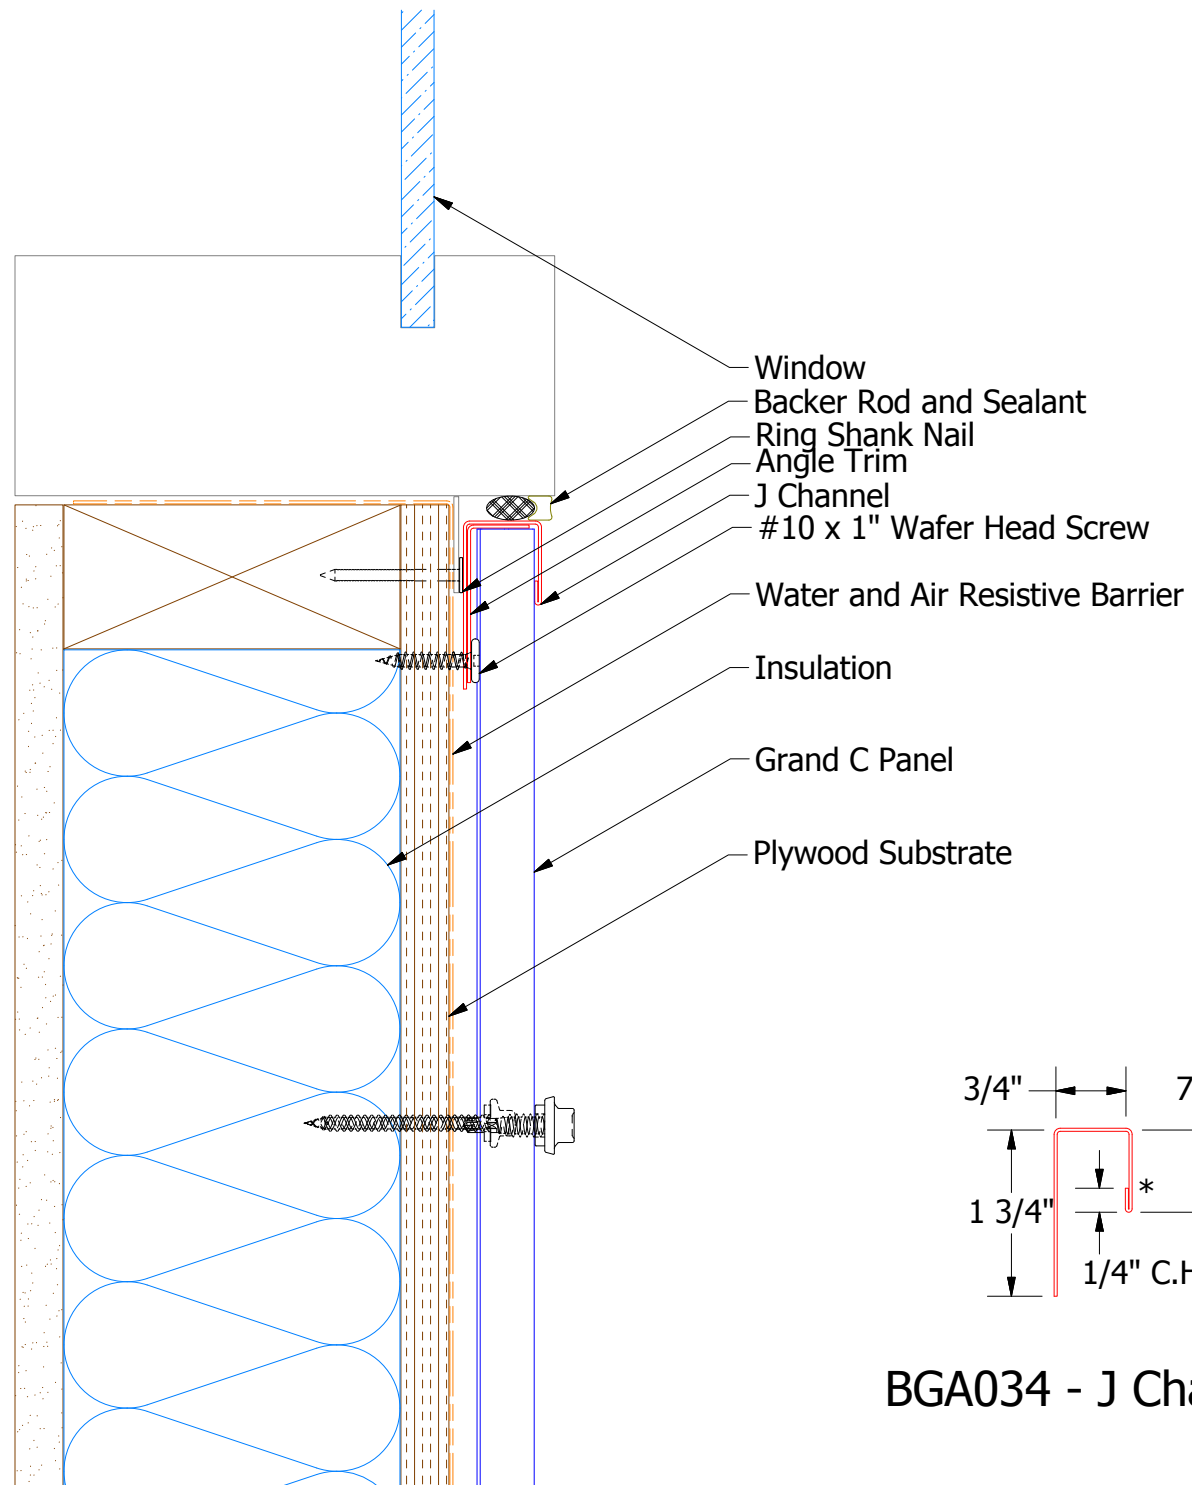

Vertical Panel

BGA034 - J Channel

BGA680 - Angle Trim

ATAS INTERNATIONAL, INC
 Allentown PA
 610-395-8445
 Mesa AZ
 480-558-7210

TITLE
Grand C Window Sill Flange Detail

REV. NO.	DATE	DESCRIPTION OF REVISION	BY	APP	DWG. NO.	DR MBP	DATE 7/30/2018
						APP	DATE
					MATERIAL	SH. SIZE B	SCALE X:X