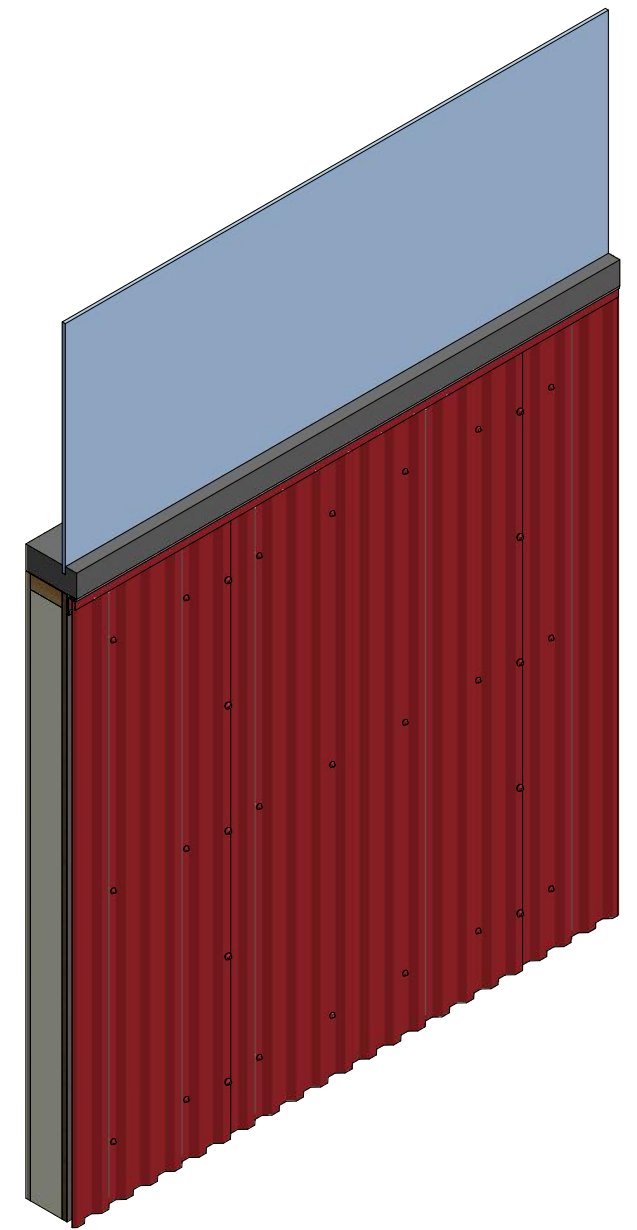

Vertical Panel

BGA034 - J Channel

BGA680 - Angle Trim

ATAS INTERNATIONAL, INC
 Allentown PA
 610-395-8445
 Mesa AZ
 480-558-7210

TITLE
Grand C Window Sill Flange Detail

REV. NO.	DATE	DESCRIPTION OF REVISION	BY	APP	DWG. NO.	DR MBP	DATE 7/30/2018
						APP	DATE
					MATERIAL	SH. SIZE B	SCALE X:X