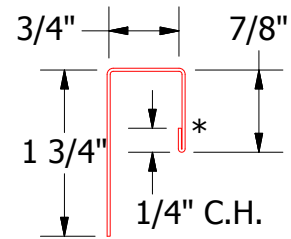

Vertical Panel

BGA034 - J Channel

BGA680 - Angle Trim

ATAS INTERNATIONAL, INC
 Allentown PA
 610-395-8445
 Mesa AZ
 480-558-7210

TITLE
Grand C Window Sill Flange Detail

REV. NO.	DATE	DESCRIPTION OF REVISION	BY	APP	DWG. NO.	DR MBP	DATE 7/30/2018
						APP	DATE
					MATERIAL	SH. SIZE B	SCALE X:X