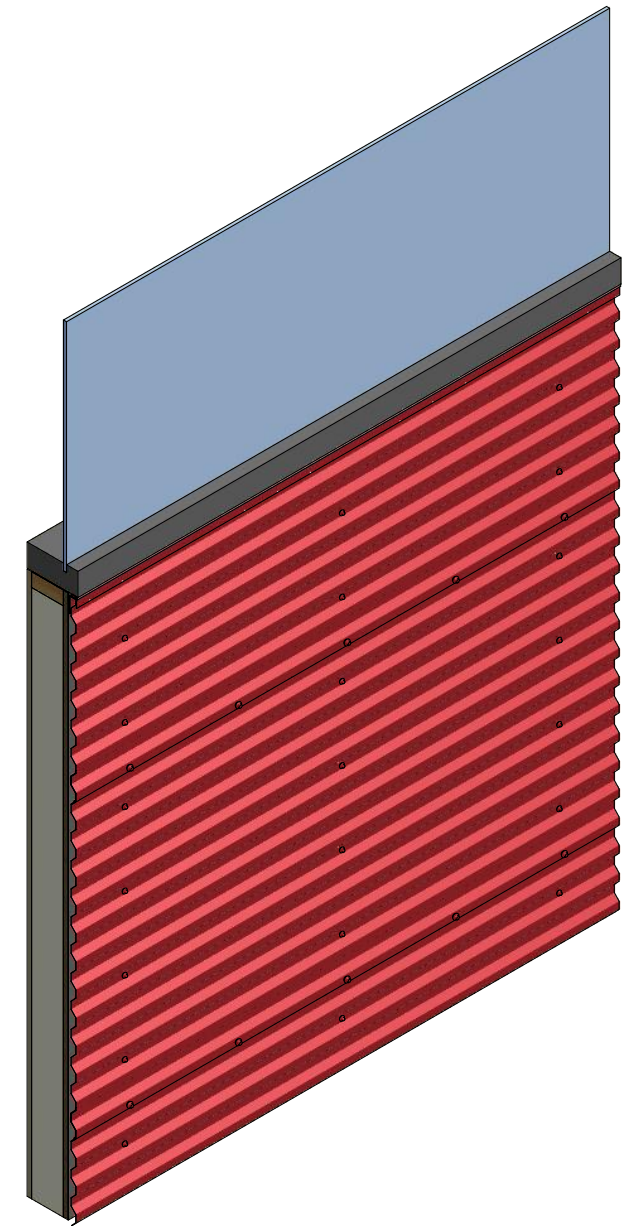

Horizontal Panel

BGA680 - Angle Trim

BGA034 - J Channel

ATAS INTERNATIONAL, INC
 Allentown PA
 610-395-8445
 Mesa AZ
 480-558-7210

TITLE
Grand C Window Sill Flange Detail

REV. NO.	DATE	DESCRIPTION OF REVISION	BY	APP	DWG. NO.	DR MBP	DATE 7/30/2018
						APP	DATE
					MATERIAL	SH. SIZE B	SCALE X:X