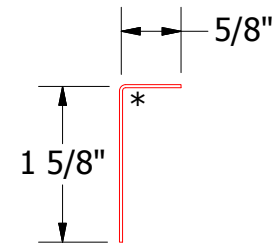

Horizontal Panel

BGA680 - Angle Trim

BGA034 - J Channel

ATAS INTERNATIONAL, INC
 Allentown PA
 610-395-8445
 Mesa AZ
 480-558-7210

TITLE
Grand C Window Sill Flange Detail

REV. NO.	DATE	DESCRIPTION OF REVISION	BY	APP	DWG. NO.	DR MBP	DATE 7/30/2018
						APP	DATE
					MATERIAL	SH. SIZE B	SCALE X:X