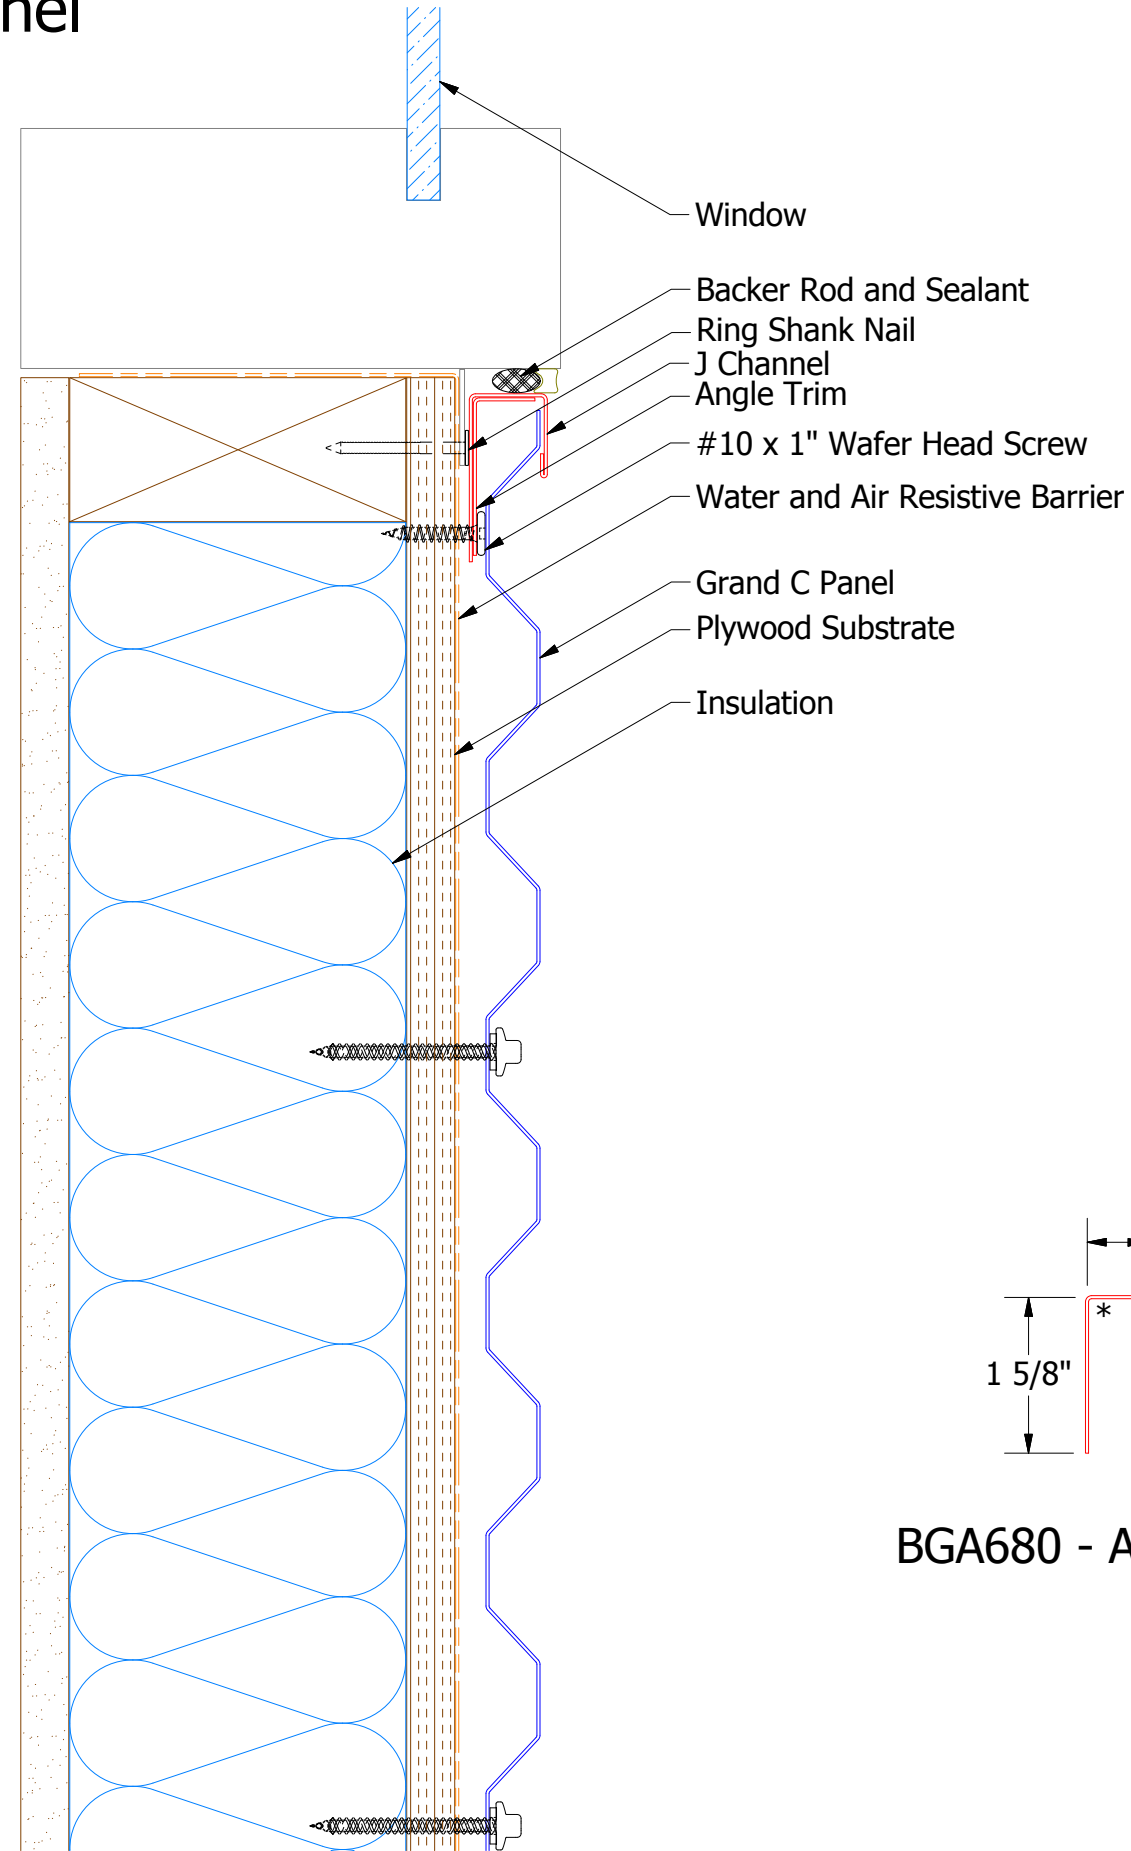

Horizontal Panel

BGA680 - Angle Trim

BGA034 - J Channel

ATAS INTERNATIONAL, INC
 Allentown PA
 610-395-8445
 Mesa AZ
 480-558-7210

TITLE
Grand C Window Sill Flange Detail

REV. NO.	DATE	DESCRIPTION OF REVISION	BY	APP	DWG. NO.	DR MBP	DATE 7/30/2018
						APP	DATE
					MATERIAL	SH. SIZE B	SCALE X:X