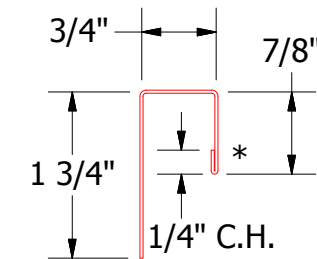

Horizontal Panel

BGA680 - Angle Trim

BGA034 - J Channel

ATAS INTERNATIONAL, INC
 Allentown PA
 610-395-8445
 Mesa AZ
 480-558-7210

TITLE
Grand C Window Sill Flange Detail

REV. NO.	DATE	DESCRIPTION OF REVISION	BY	APP	DWG. NO.	DR MBP	DATE 7/30/2018
						APP	DATE
					MATERIAL	SH. SIZE B	SCALE X:X