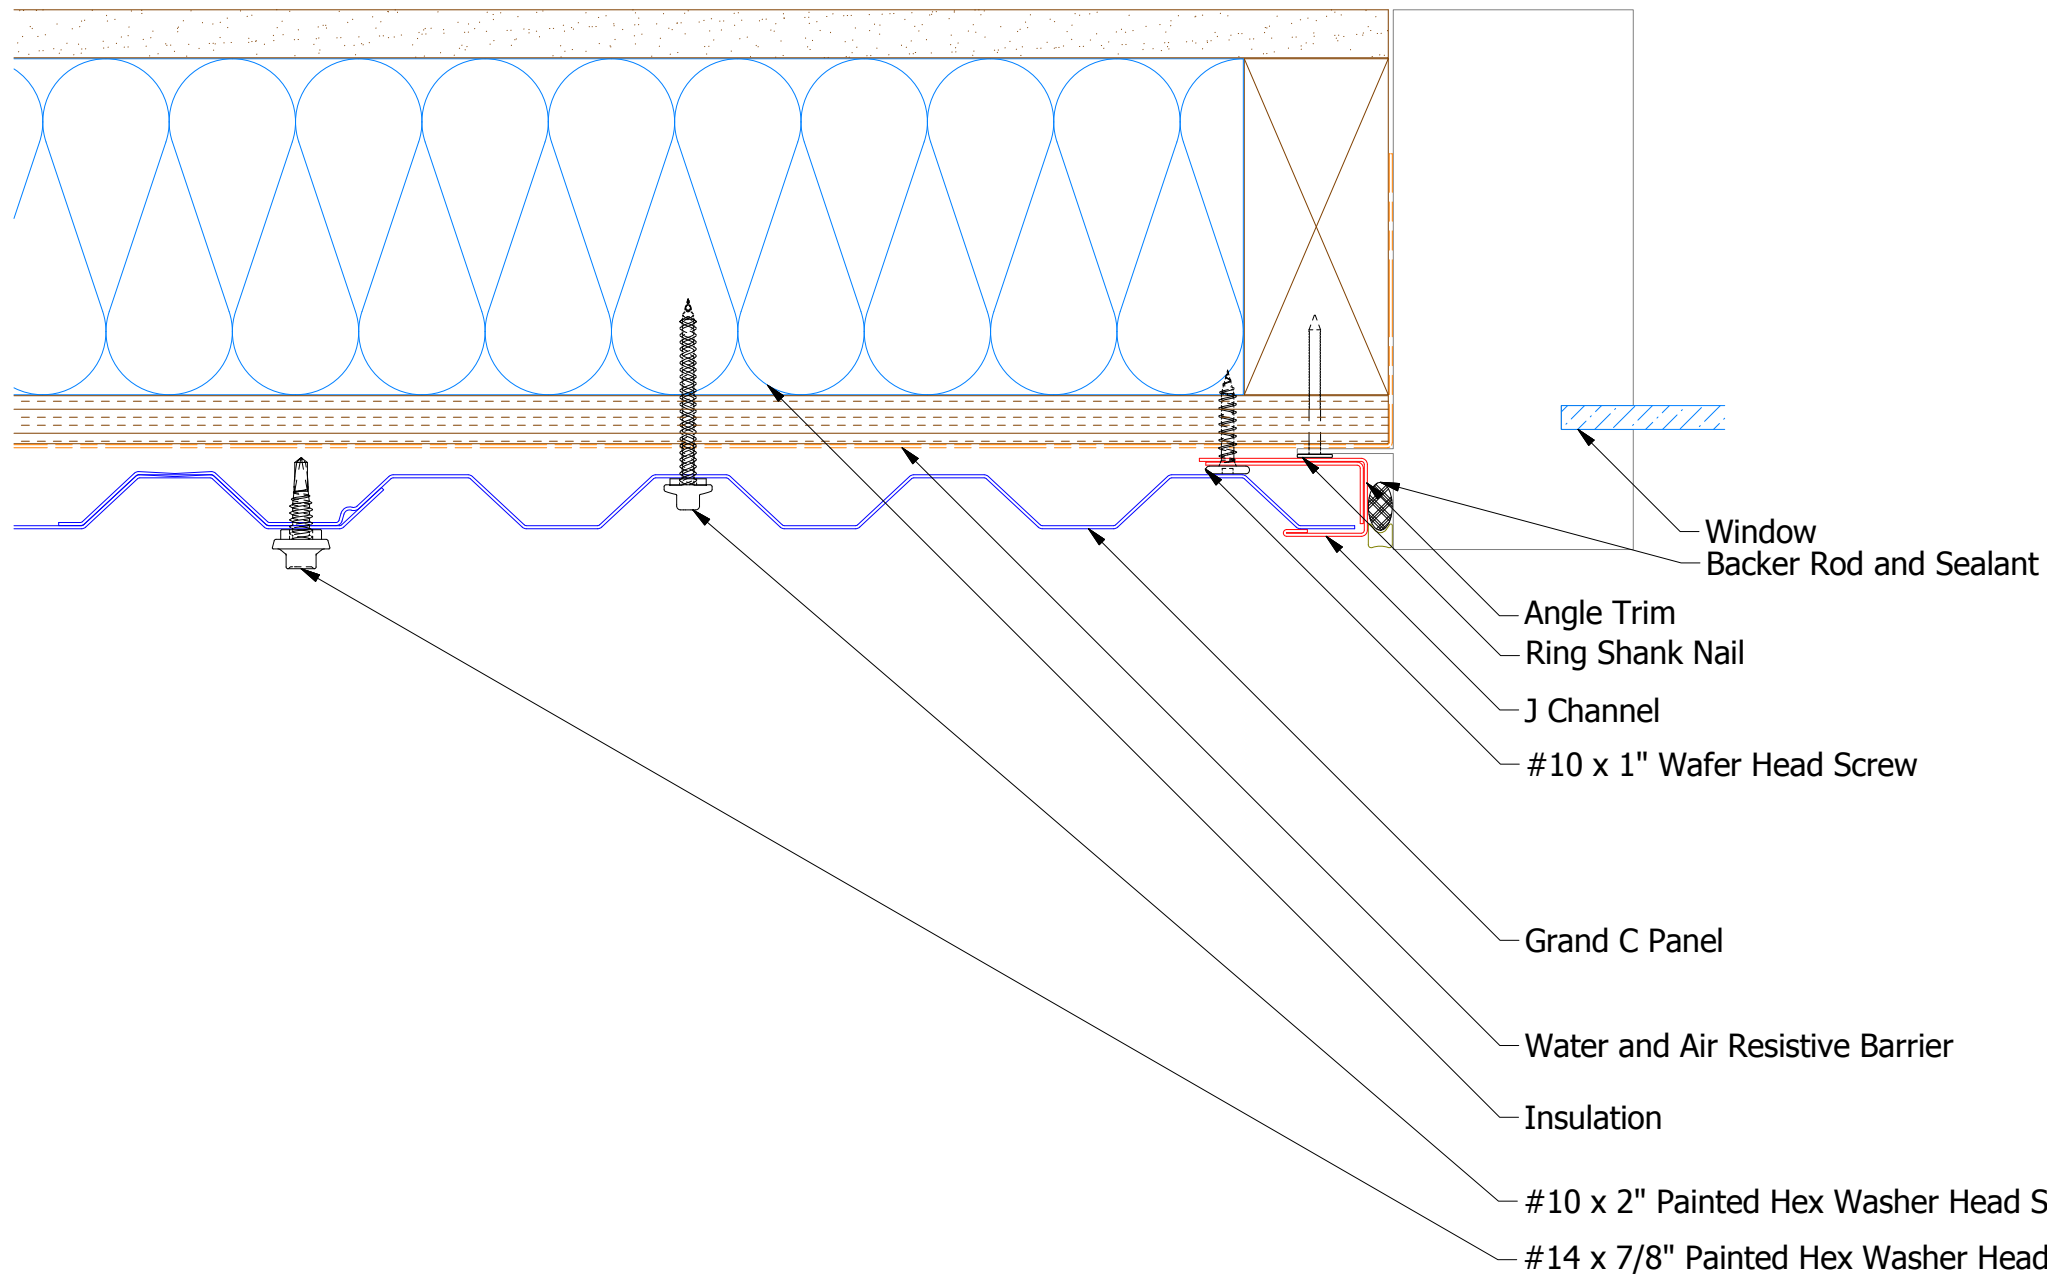

Vertical Panel

BGA034 - J Channel

BGA680 - Angle Trim

ATAS ATAS INTERNATIONAL, INC
 Allentown PA
 610-395-8445
 Mesa AZ
 480-558-7210

Grand C Jamb Window Flange Detail

REV. NO.	DATE	DESCRIPTION OF REVISION	BY	APP	DWG. NO.	DR	DATE
						MBP	7/30/2018
					MATERIAL	APP	DATE
					SH. SIZE	B	SCALE X:X