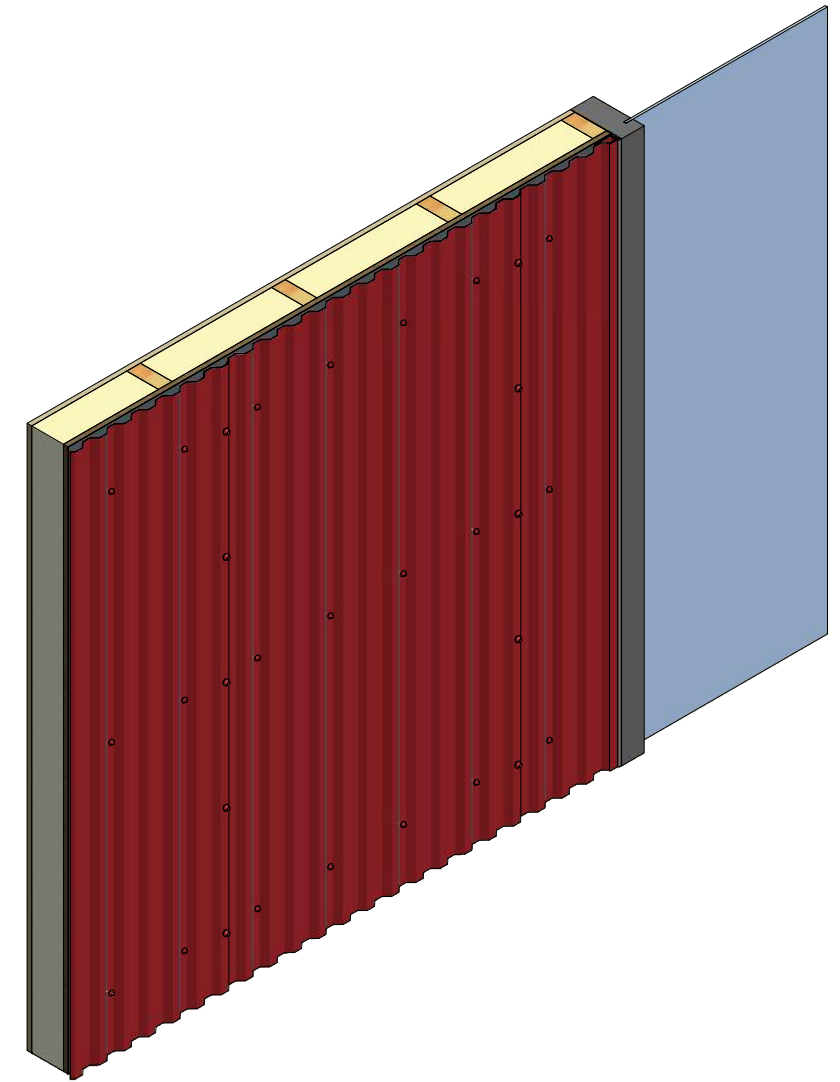

Vertical Panel

BGA034 - J Channel

BGA680 - Angle Trim

ATAS ATAS INTERNATIONAL, INC
 Allentown PA
 610-395-8445
 Mesa AZ
 480-558-7210

Grand C Jamb Window Flange Detail

REV. NO.	DATE	DESCRIPTION OF REVISION	BY	APP	DWG. NO.	DR	DATE
						MBP	7/30/2018
					MATERIAL	APP	DATE
					SH. SIZE	B	SCALE X:X