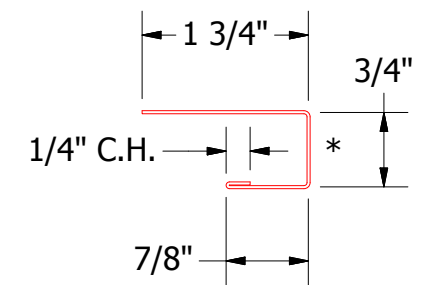

Vertical Panel

BGA034 - J Channel

BGA680 - Angle Trim

ATAS ATAS INTERNATIONAL, INC
 Allentown PA
 610-395-8445
 Mesa AZ
 480-558-7210

Grand C Jamb Window Flange Detail

REV. NO.	DATE	DESCRIPTION OF REVISION	BY	APP	DWG. NO.	DR	DATE
						MBP	7/30/2018
					MATERIAL	APP	DATE
					SH. SIZE	B	SCALE X:X