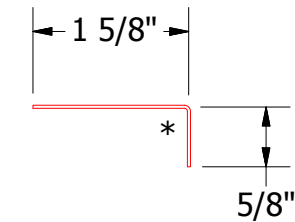

Vertical Panel

BGA034 - J Channel

BGA680 - Angle Trim

ATAS ATAS INTERNATIONAL, INC
 Allentown PA
 610-395-8445
 Mesa AZ
 480-558-7210

Grand C Jamb Window Flange Detail

REV. NO.	DATE	DESCRIPTION OF REVISION	BY	APP	DWG. NO.	DR	DATE
						MBP	7/30/2018
					MATERIAL	APP	DATE
					SH. SIZE	B	SCALE X:X