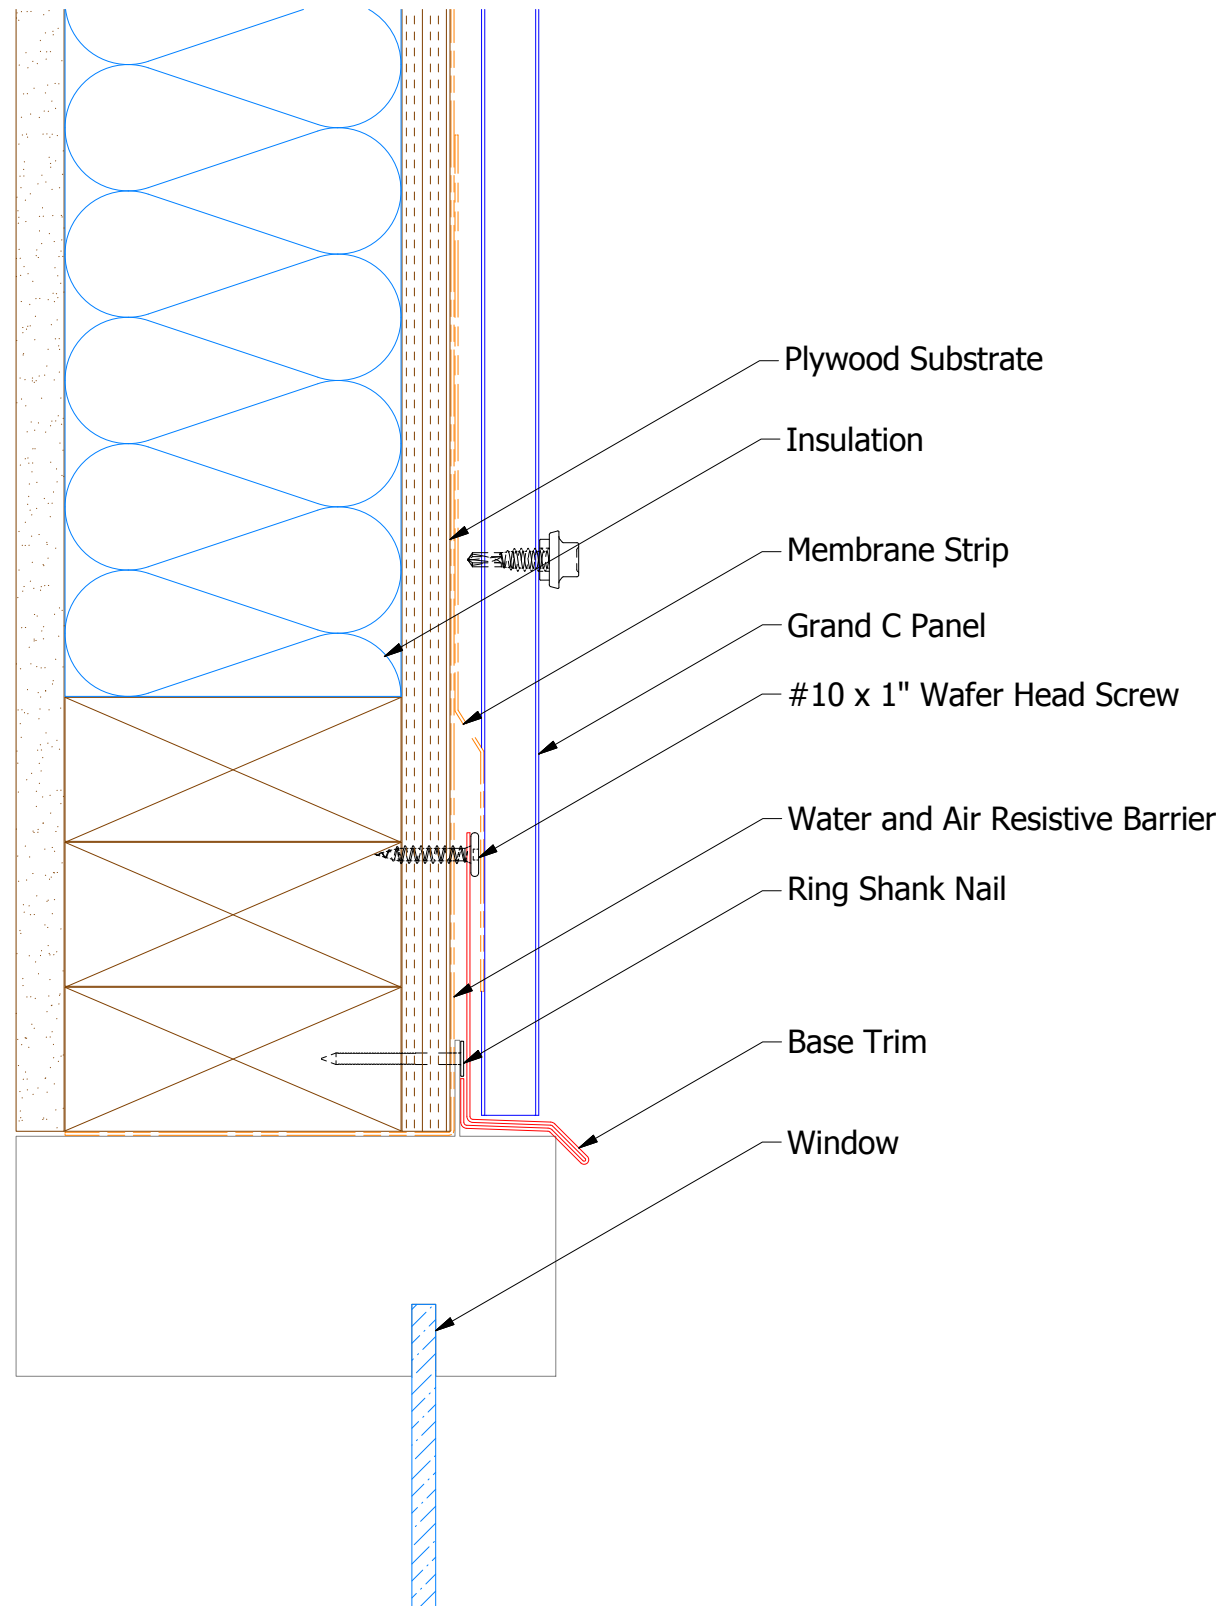

# Vertical Panel

**BGA661 - Base Trim**

**ATAS INTERNATIONAL, INC**  
 Allentown PA  
 610-395-8445  
 Mesa AZ  
 480-558-7210

TITLE  
**Grand C Head Window Flange Detail**

REV. NO.	DATE	DESCRIPTION OF REVISION	BY	APP	DWG. NO.	DR	DATE
						MBP	7/27/2018
					MATERIAL	APP	DATE
					SH. SIZE	B	SCALE X:X