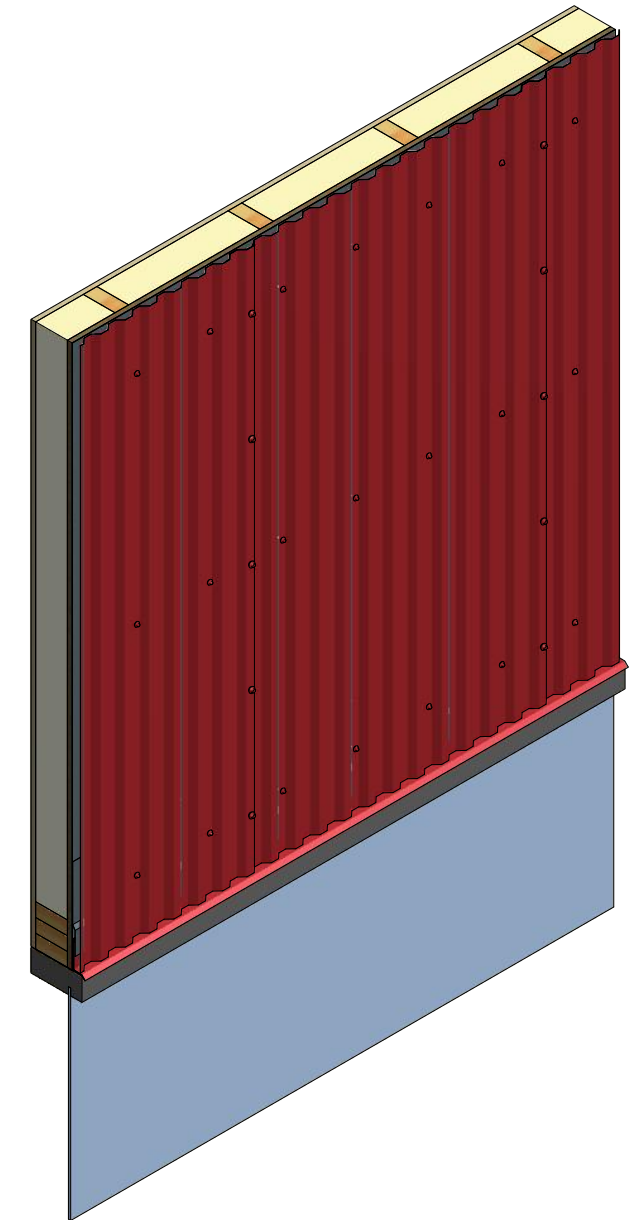

# Vertical Panel

**BGA661 - Base Trim**

**ATAS INTERNATIONAL, INC**  
 Allentown PA  
 610-395-8445  
 Mesa AZ  
 480-558-7210

TITLE  
**Grand C Head Window Flange Detail**

REV. NO.	DATE	DESCRIPTION OF REVISION	BY	APP	DWG. NO.	DR	DATE
						MBP	7/27/2018
					MATERIAL	APP	DATE
					SH. SIZE	B	SCALE X:X