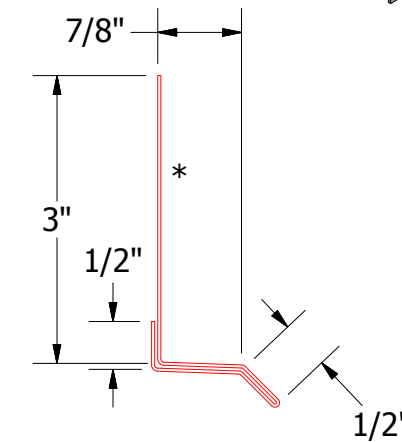

# Vertical Panel

**BGA661 - Base Trim**

**ATAS INTERNATIONAL, INC**  
 Allentown PA  
 610-395-8445  
 Mesa AZ  
 480-558-7210

TITLE  
**Grand C Head Window Flange Detail**

REV. NO.	DATE	DESCRIPTION OF REVISION	BY	APP	DWG. NO.	DR	DATE
						MBP	7/27/2018
					MATERIAL	APP	DATE
					SH. SIZE	B	SCALE X:X