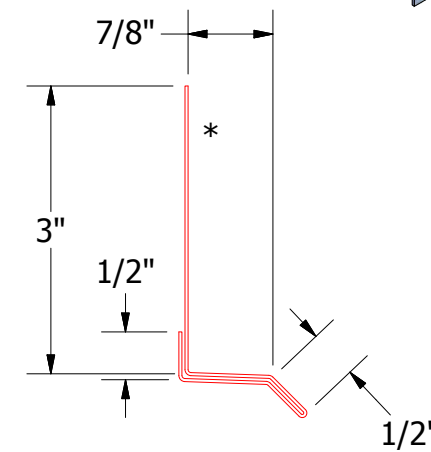

# Horizontal Panel

**BGA661 - Base Trim**

**ATAS INTERNATIONAL, INC**  
 Allentown PA  
 610-395-8445  
 Mesa AZ  
 480-558-7210

TITLE  
**Grand C Head Window Flange Detail**

REV. NO.	DATE	DESCRIPTION OF REVISION	BY	APP	DWG. NO.	DR	DATE
						MBP	7/27/2018
					MATERIAL	APP	DATE
					SH. SIZE	B	SCALE X:X