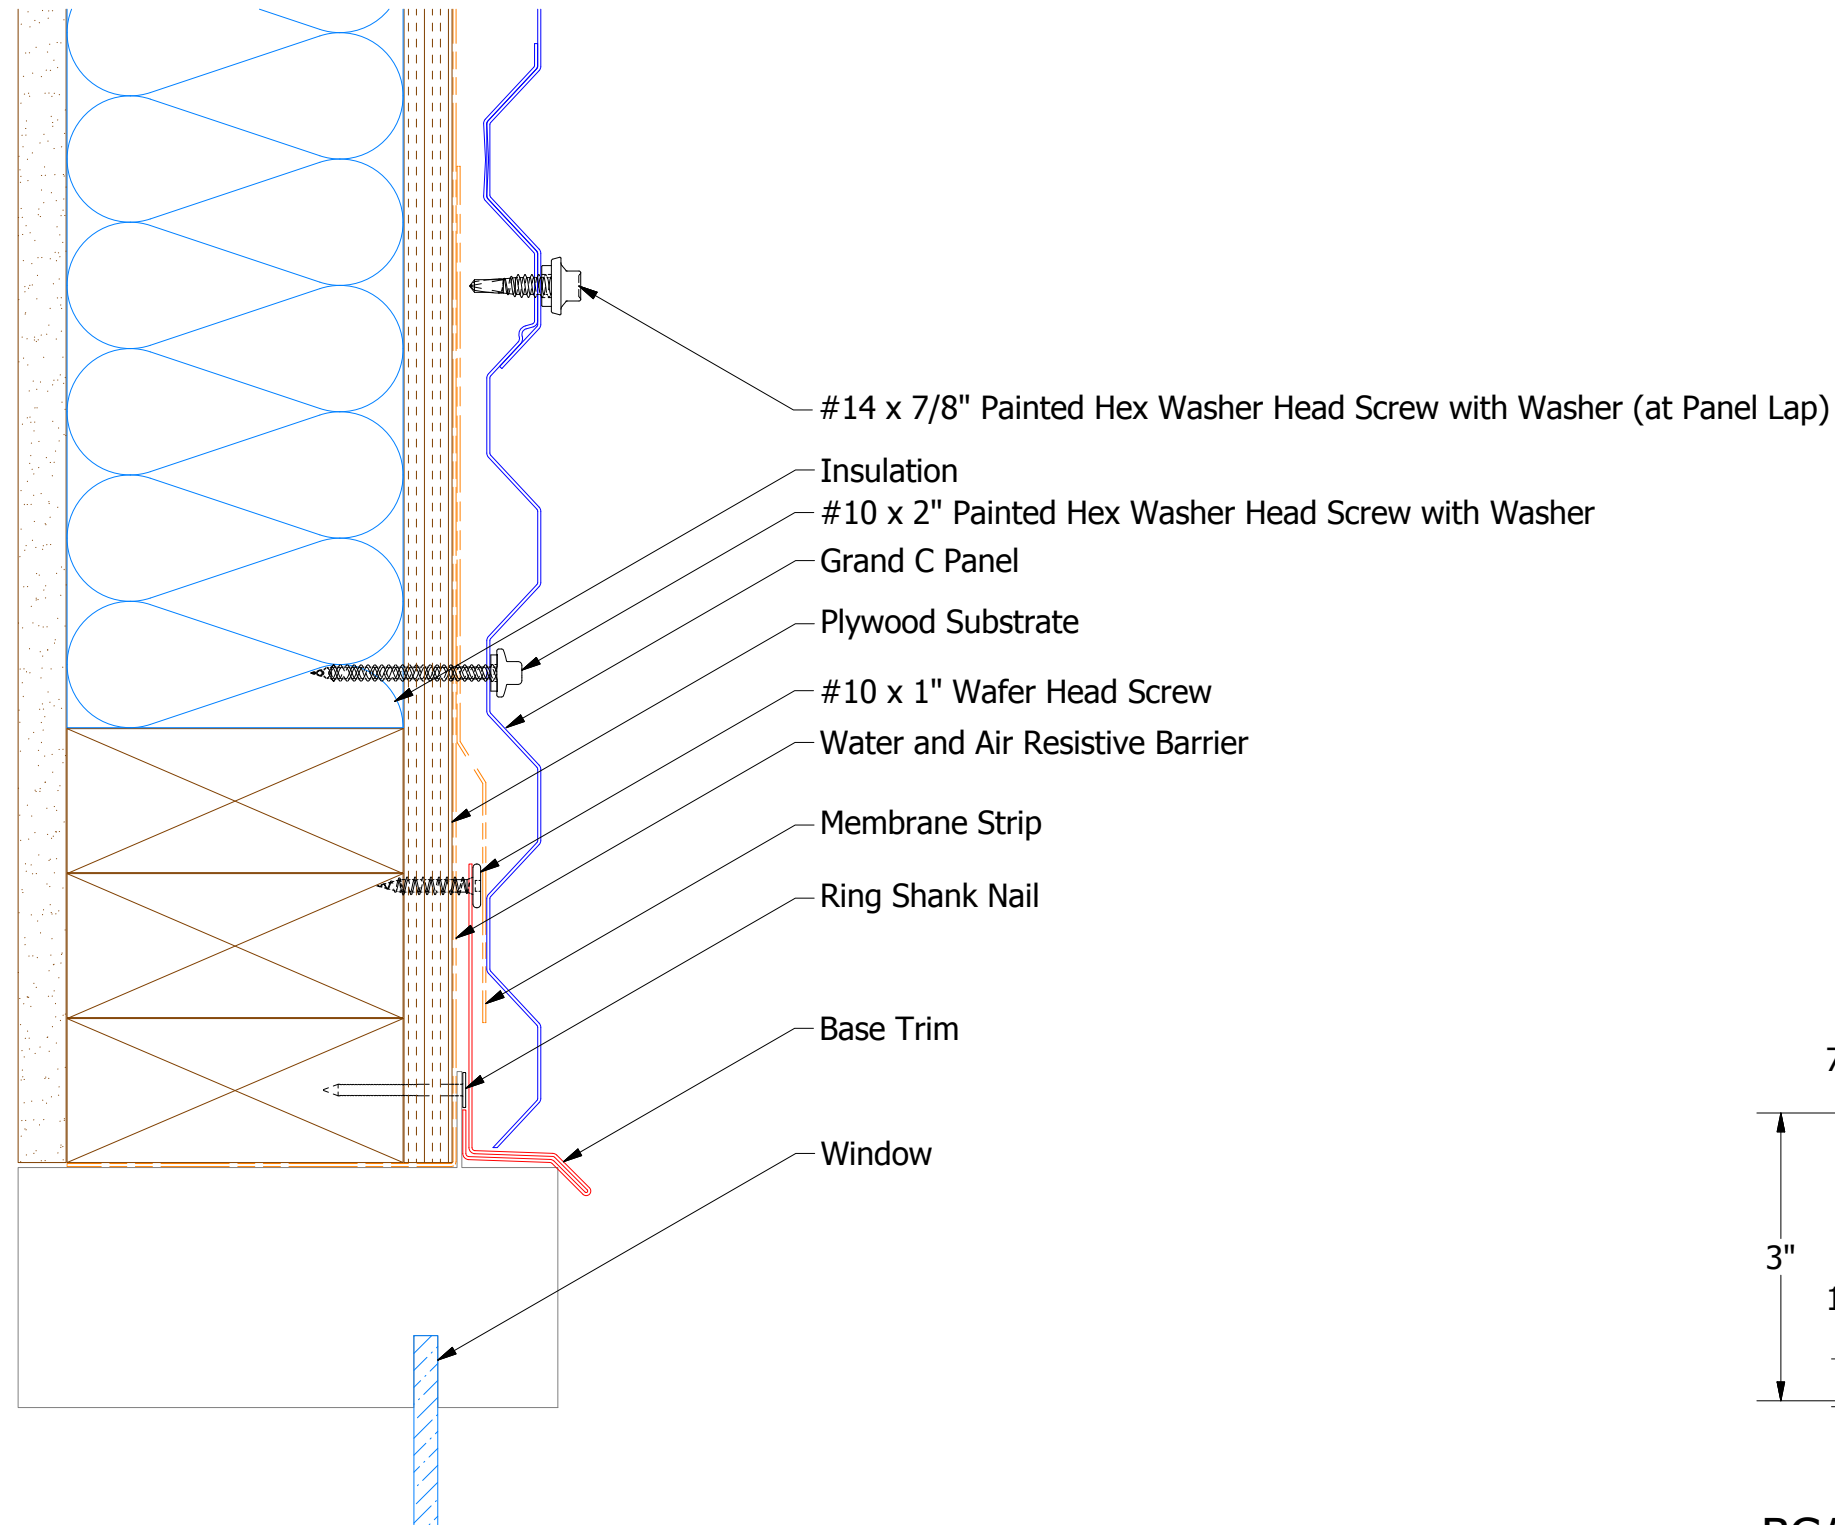

# Horizontal Panel

**BGA661 - Base Trim**

**ATAS INTERNATIONAL, INC**  
 Allentown PA  
 610-395-8445  
 Mesa AZ  
 480-558-7210

TITLE  
**Grand C Head Window Flange Detail**

REV. NO.	DATE	DESCRIPTION OF REVISION	BY	APP	DWG. NO.	DR	DATE
						MBP	7/27/2018
					MATERIAL	APP	DATE
					SH. SIZE	B	SCALE X:X