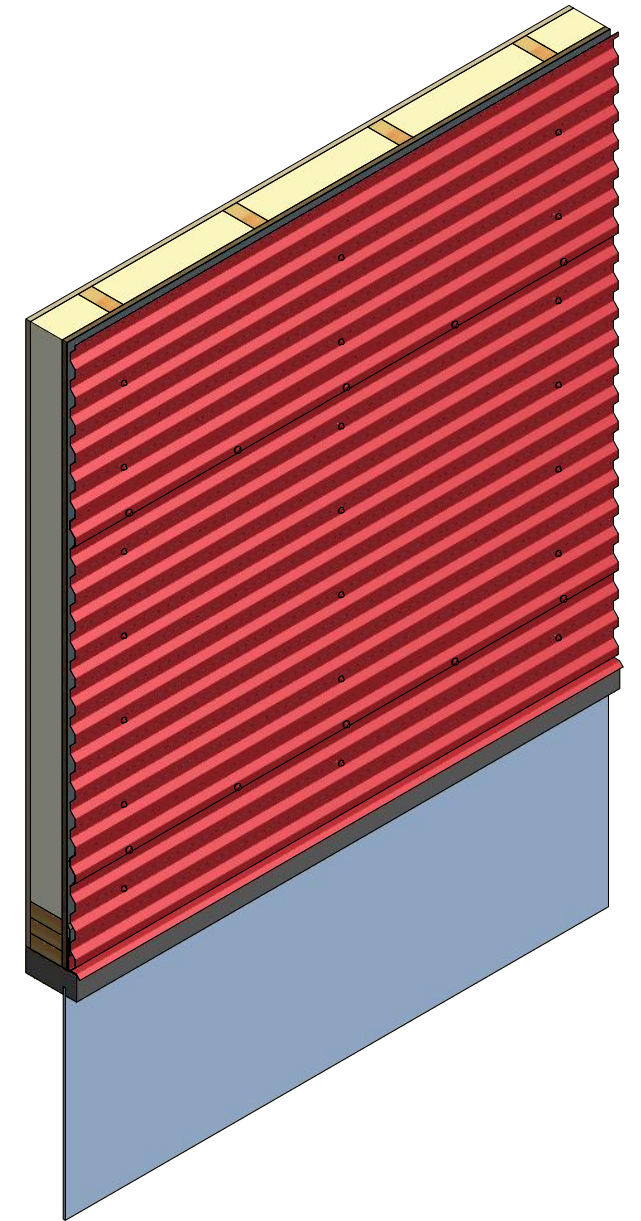

# Horizontal Panel

**BGA661 - Base Trim**

**ATAS INTERNATIONAL, INC**  
 Allentown PA  
 610-395-8445  
 Mesa AZ  
 480-558-7210

TITLE  
**Grand C Head Window Flange Detail**

REV. NO.	DATE	DESCRIPTION OF REVISION	BY	APP	DWG. NO.	DR	DATE
						MBP	7/27/2018
					MATERIAL	APP	DATE
					SH. SIZE	B	SCALE X:X