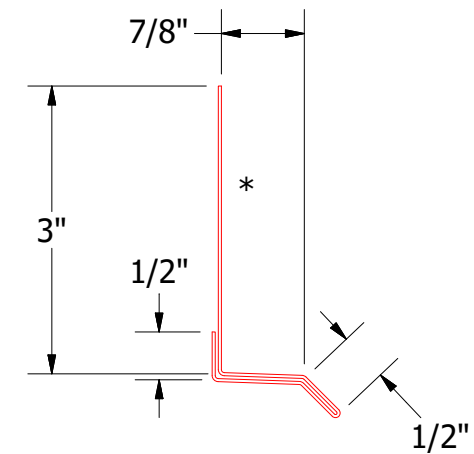

Vertical Panel

MFA661 - Base Trim

ATAS INTERNATIONAL, INC
 Allentown PA
 610-395-8445
 Mesa AZ
 480-558-7210

TITLE
Metafor Head Window Flange Detail

| | | | | | | | |
|----------|------|-------------------------|----|-----|----------|-----|-----------|
| REV. NO. | DATE | DESCRIPTION OF REVISION | BY | APP | DWG. NO. | DR | DATE |
| | | | | | | MBP | 8/3/2018 |
| | | | | | MATERIAL | APP | DATE |
| | | | | | SH. SIZE | B | SCALE X:X |

Note: * denotes color side.