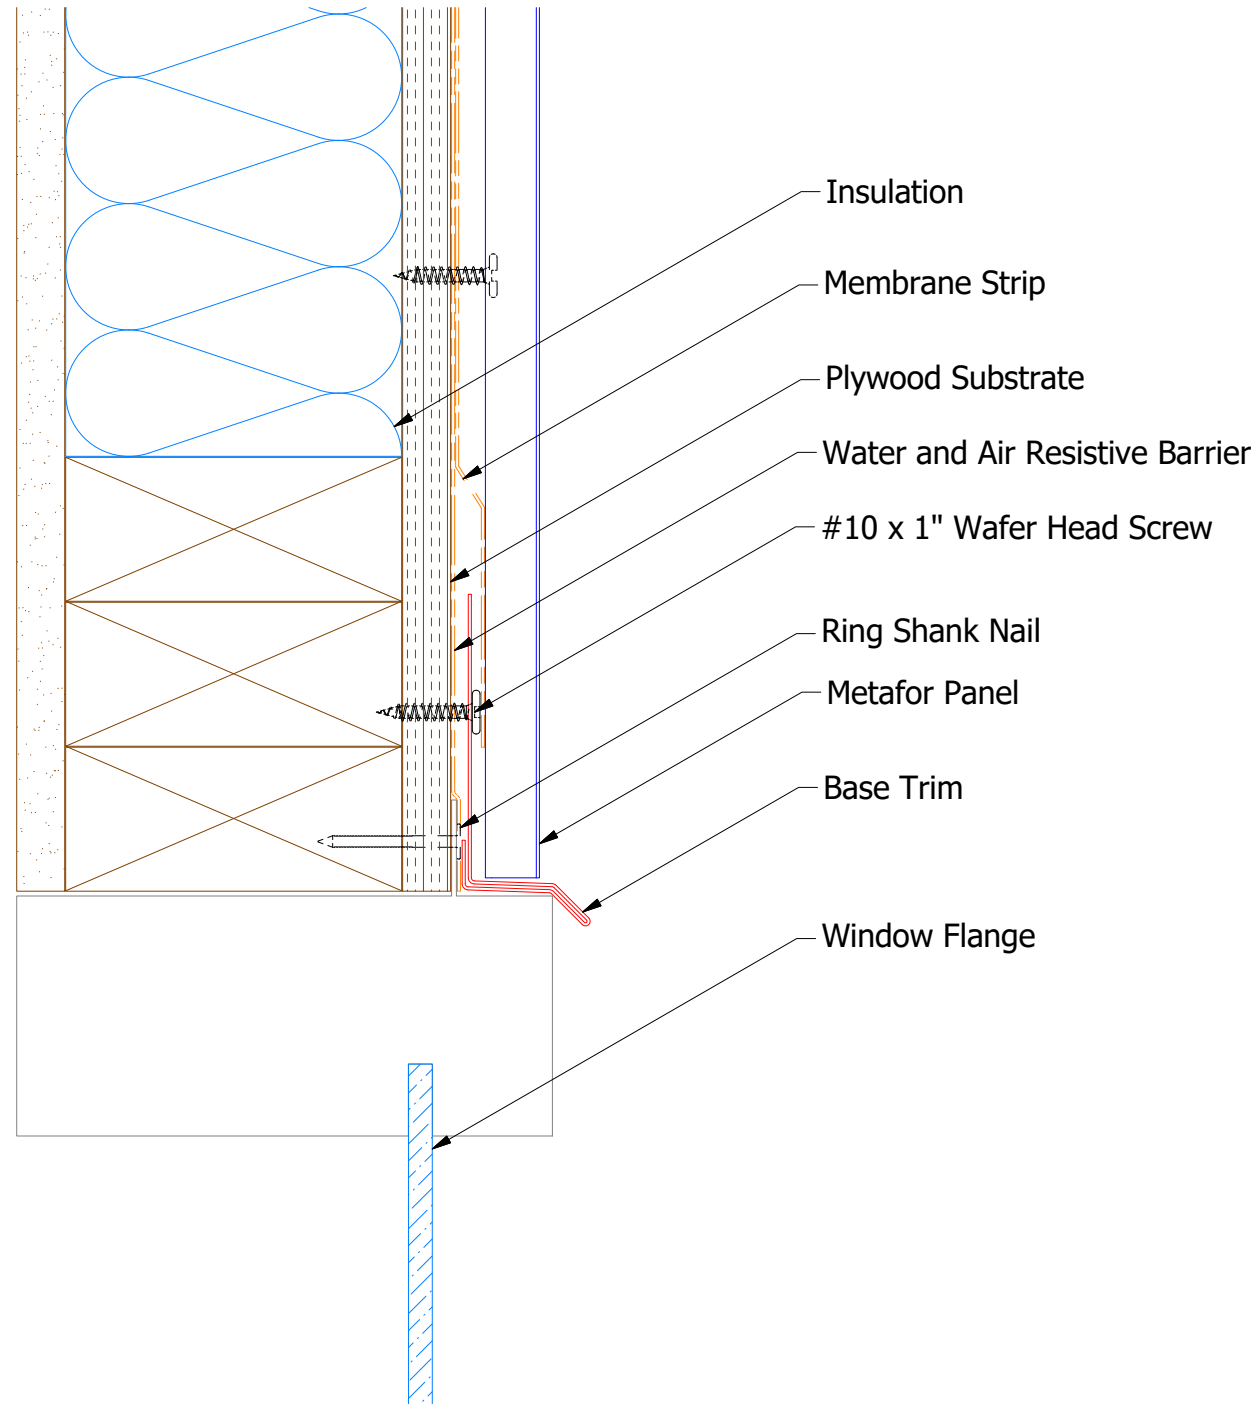

Vertical Panel

MFA661 - Base Trim

ATAS INTERNATIONAL, INC
 Allentown PA
 610-395-8445
 Mesa AZ
 480-558-7210

TITLE
Metafor Head Window Flange Detail

| | | | | | | | |
|----------|------|-------------------------|----|-----|----------|-----|-----------|
| REV. NO. | DATE | DESCRIPTION OF REVISION | BY | APP | DWG. NO. | DR | DATE |
| | | | | | | MBP | 8/3/2018 |
| | | | | | MATERIAL | APP | DATE |
| | | | | | SH. SIZE | B | SCALE X:X |

Note: * denotes color side.