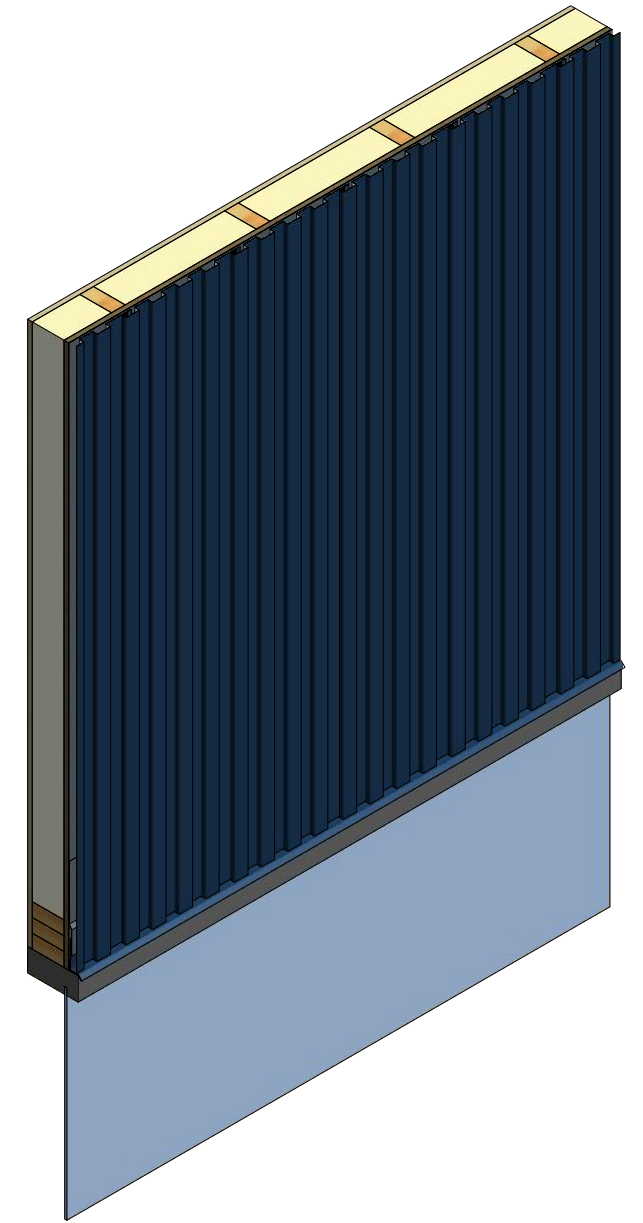

Vertical Panel

MFA661 - Base Trim

ATAS INTERNATIONAL, INC
 Allentown PA
 610-395-8445
 Mesa AZ
 480-558-7210

TITLE
Metafor Head Window Flange Detail

| | | | | | | | |
|----------|------|-------------------------|----|-----|----------|-----|-----------|
| REV. NO. | DATE | DESCRIPTION OF REVISION | BY | APP | DWG. NO. | DR | DATE |
| | | | | | | MBP | 8/3/2018 |
| | | | | | MATERIAL | APP | DATE |
| | | | | | SH. SIZE | B | SCALE X:X |

Note: * denotes color side.