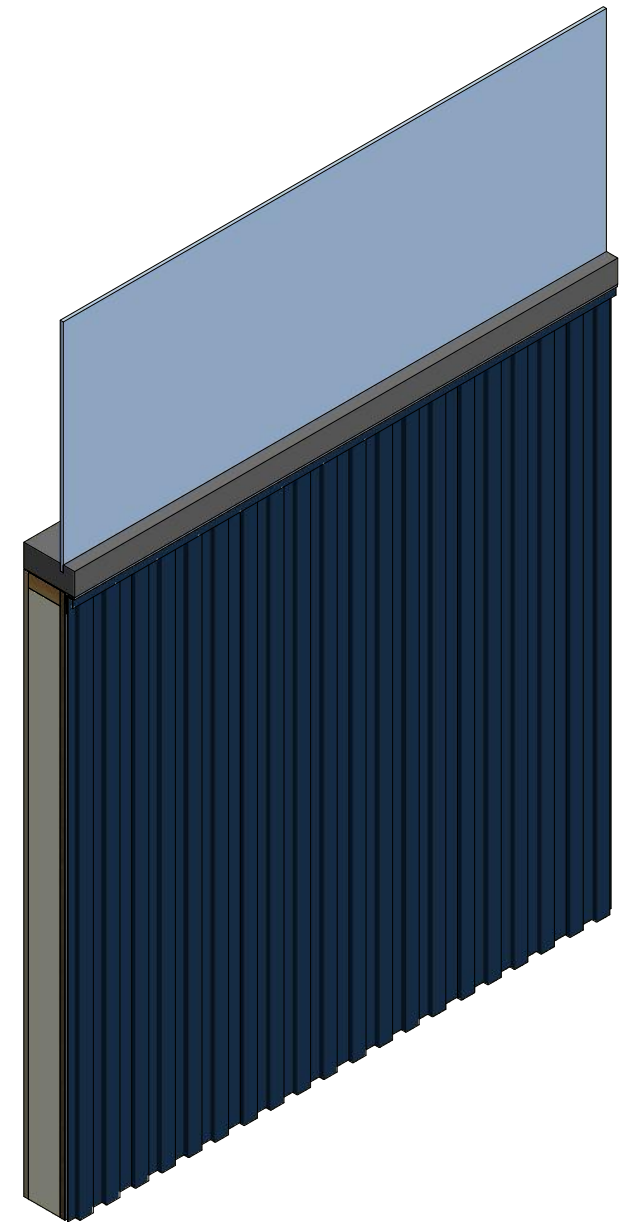

Vertical Panel

MFA034 - J Channel

MFA680 - Angle Trim

Note: * denotes color side.

ATAS ATAS INTERNATIONAL, INC
 Allentown PA
 610-395-8445
 Mesa AZ
 480-558-7210

TITLE **Metafor Window Sill Flange Detail**

REV. NO.	DATE	DESCRIPTION OF REVISION	BY	APP	DWG. NO.	DR	DATE
						MBP	8/3/2018
					MATERIAL	APP	DATE
					SH. SIZE	B	SCALE X:X