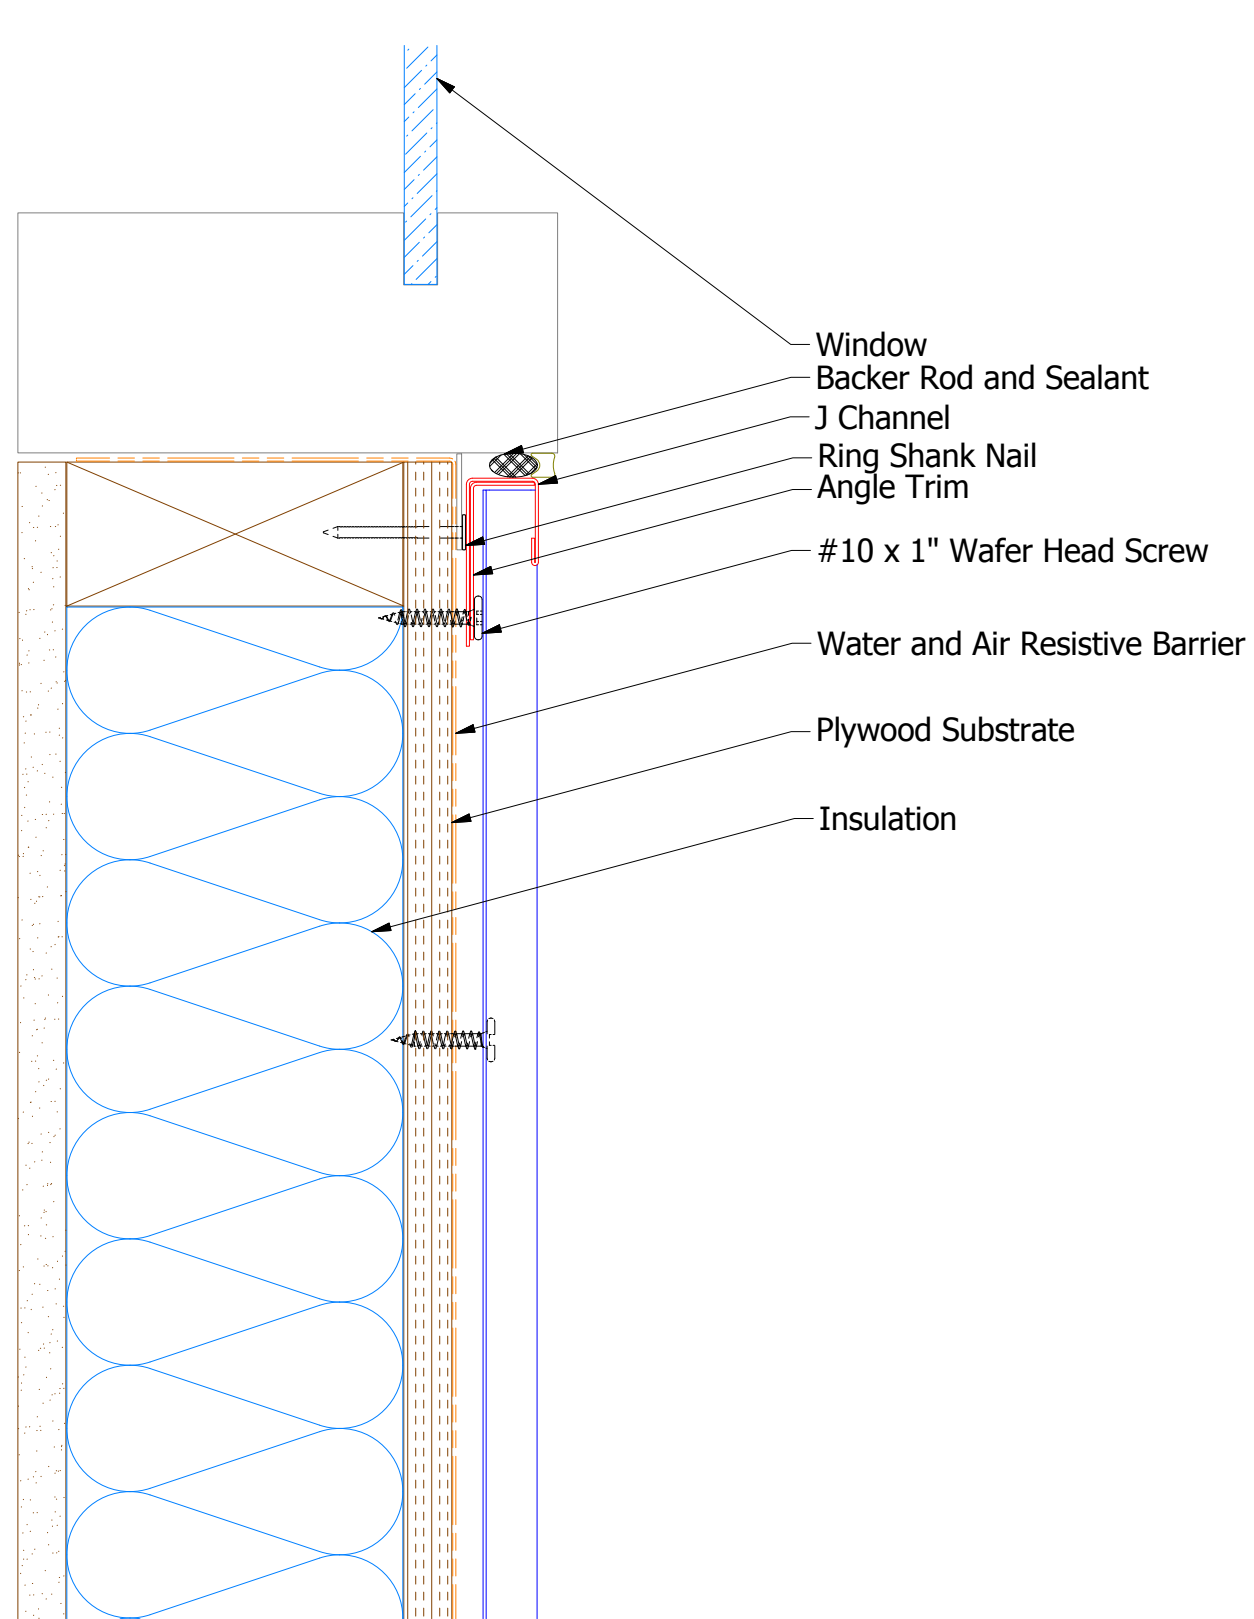

Vertical Panel

MFA034 - J Channel

MFA680 - Angle Trim

Note: * denotes color side.

ATAS ATAS INTERNATIONAL, INC
 Allentown PA
 610-395-8445
 Mesa AZ
 480-558-7210

TITLE **Metafor Window Sill Flange Detail**

REV. NO.	DATE	DESCRIPTION OF REVISION	BY	APP	DWG. NO.	DR	DATE
						MBP	8/3/2018
					MATERIAL	APP	DATE
					SH. SIZE	B	SCALE X:X