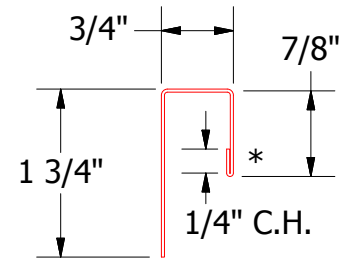

Vertical Panel

MFA034 - J Channel

MFA680 - Angle Trim

Note: * denotes color side.

ATAS ATAS INTERNATIONAL, INC
 Allentown PA
 610-395-8445
 Mesa AZ
 480-558-7210

TITLE **Metafor Window Sill Flange Detail**

REV. NO.	DATE	DESCRIPTION OF REVISION	BY	APP	DWG. NO.	DR	DATE
						MBP	8/3/2018
					MATERIAL	APP	DATE
					SH. SIZE	B	SCALE X:X