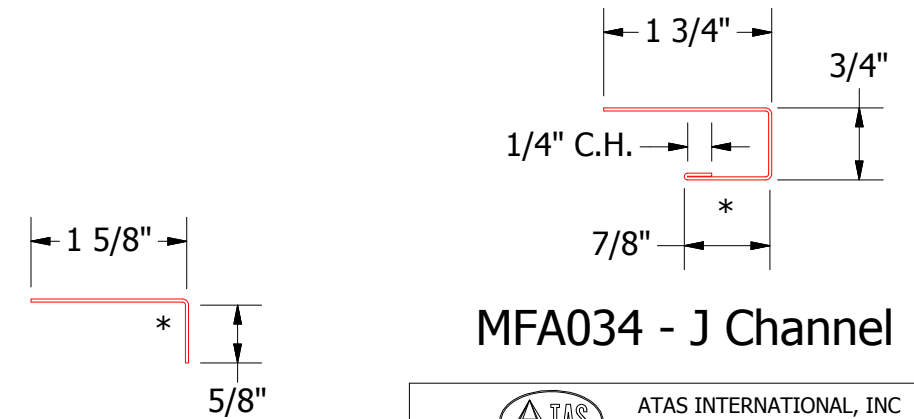

Horizontal Panel

MFA680 - Angle Trim

MFA034 - J Channel

ATAS
 ATAS INTERNATIONAL, INC
 Allentown PA
 610-395-8445
 Mesa AZ
 480-558-7210

TITLE
Metafor Jamb Window Flange Detail

REV. NO.	DATE	DESCRIPTION OF REVISION	BY	APP	DWG. NO.	DR	DATE
						MBP	8/3/2018
					MATERIAL	APP	DATE
						SH. SIZE	B
						SCALE	X:X

Note: * denotes color side.