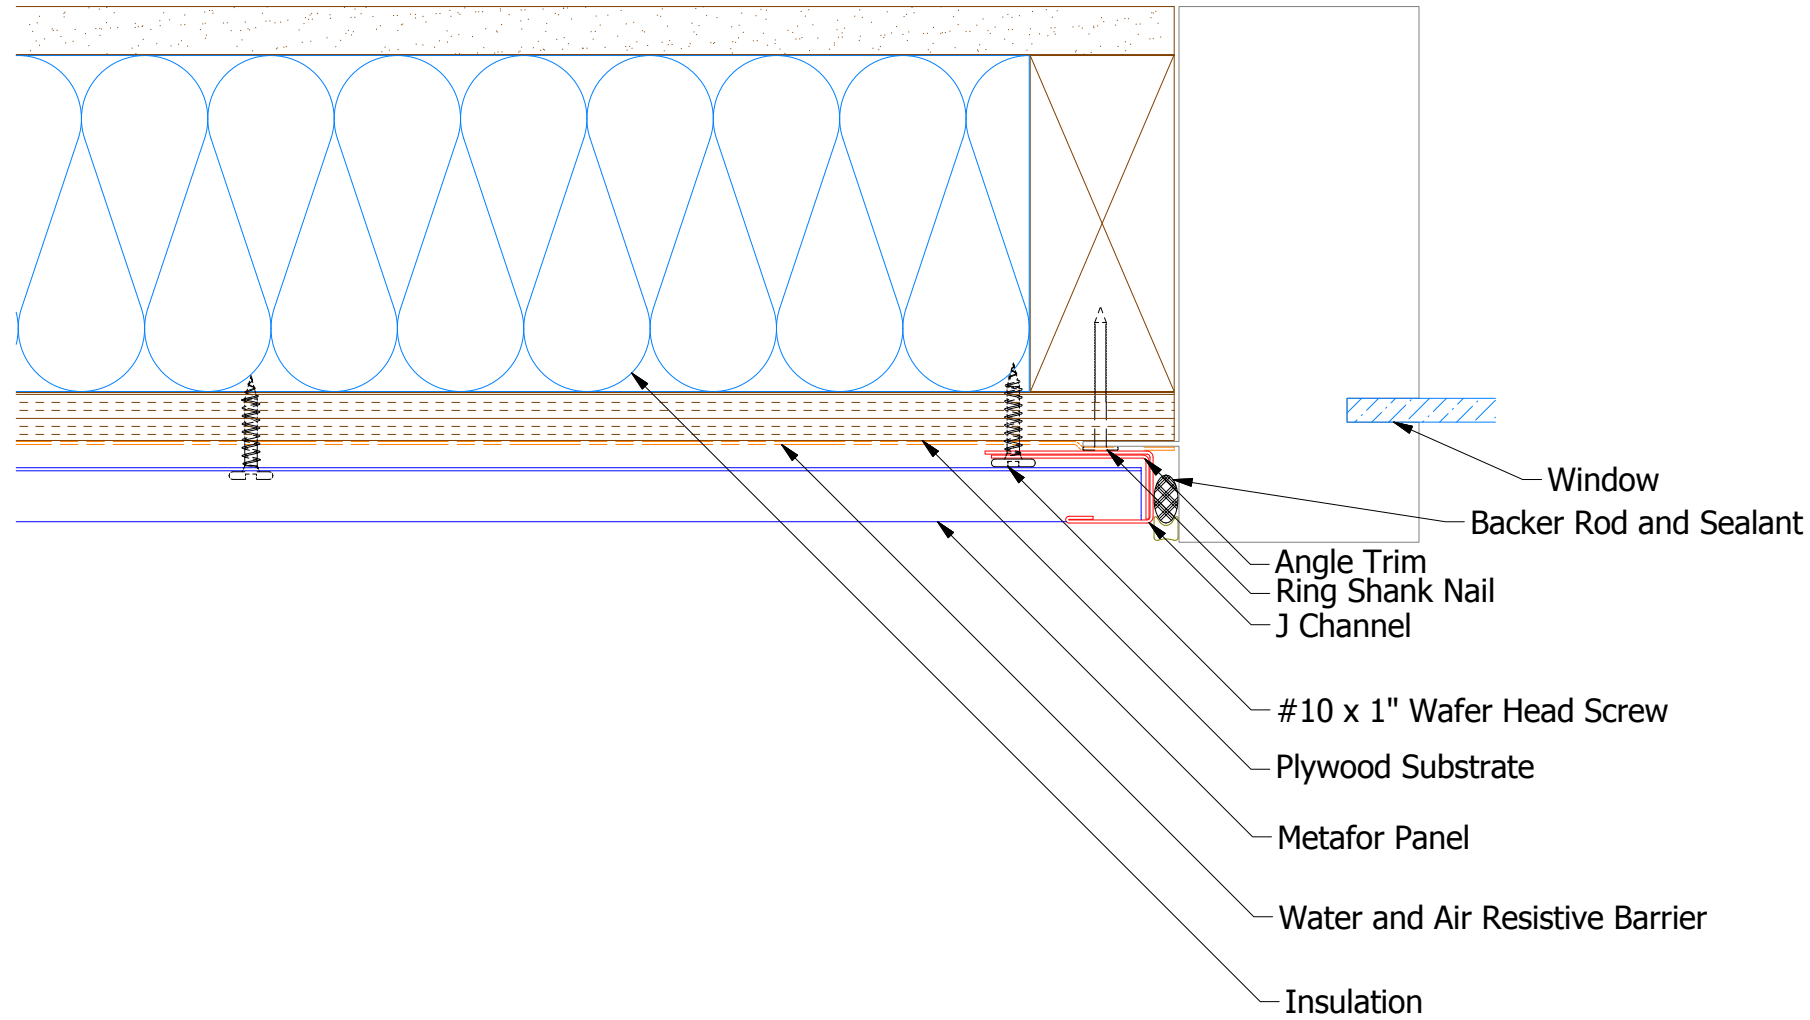

Horizontal Panel

MFA680 - Angle Trim

MFA034 - J Channel

ATAS
 ATAS INTERNATIONAL, INC
 Allentown PA
 610-395-8445
 Mesa AZ
 480-558-7210

TITLE
Metafor Jamb Window Flange Detail

REV. NO.	DATE	DESCRIPTION OF REVISION	BY	APP	DWG. NO.	DR	DATE
						MBP	8/3/2018
					MATERIAL	APP	DATE
						SH. SIZE	B
						SCALE	X:X

Note: * denotes color side.