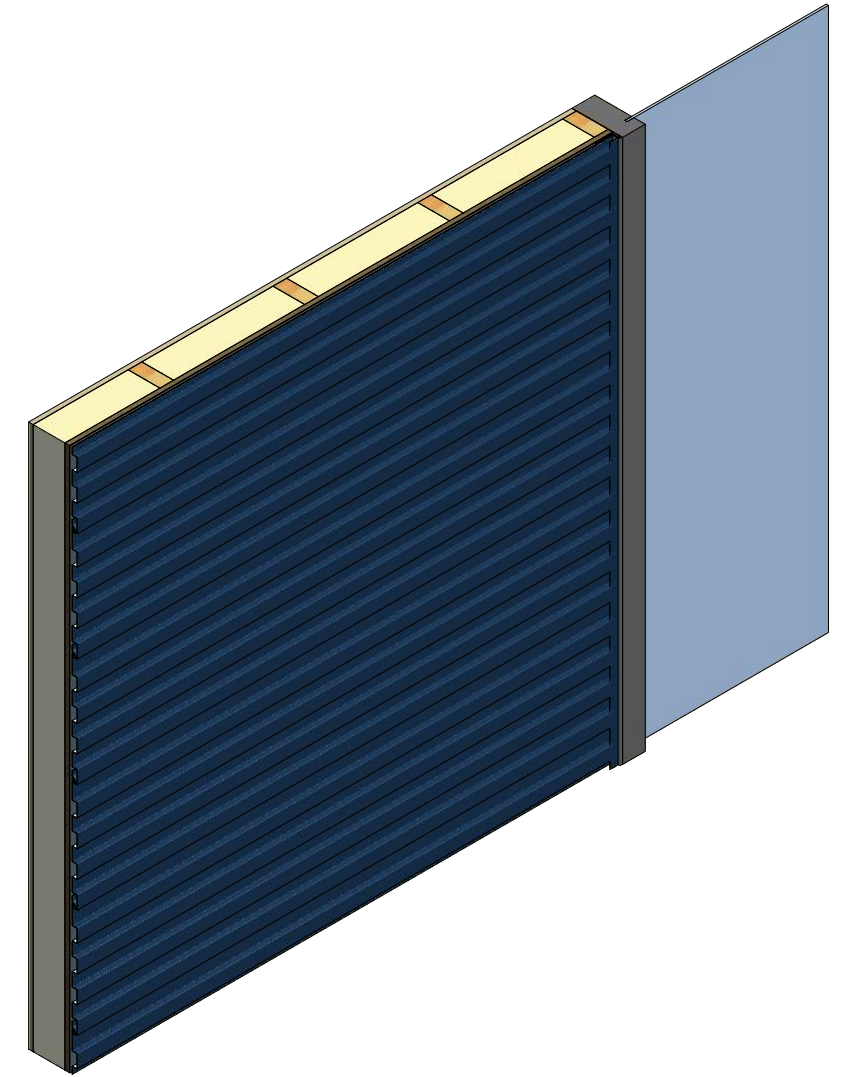

Horizontal Panel

MFA680 - Angle Trim

MFA034 - J Channel

ATAS
 ATAS INTERNATIONAL, INC
 Allentown PA
 610-395-8445
 Mesa AZ
 480-558-7210

TITLE
Metafor Jamb Window Flange Detail

REV. NO.	DATE	DESCRIPTION OF REVISION	BY	APP	DWG. NO.	DR	DATE
						MBP	8/3/2018
					MATERIAL	APP	DATE
						SH. SIZE	B
						SCALE	X:X

Note: * denotes color side.