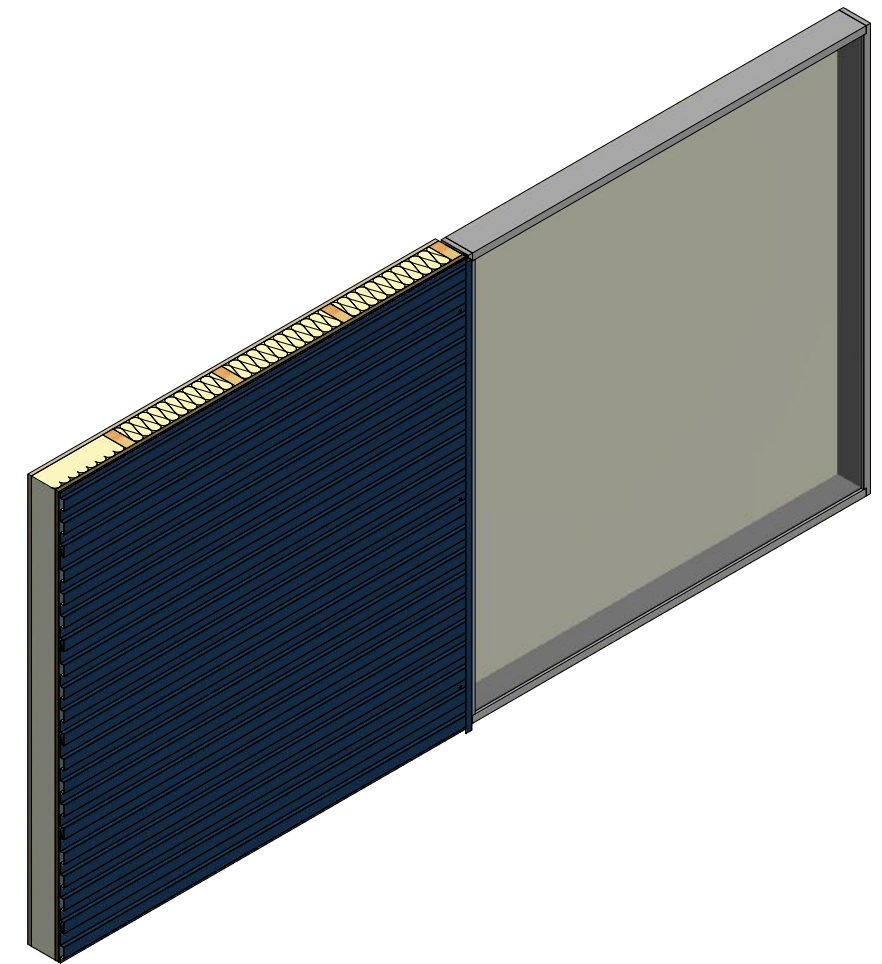

Horizontal Panel

MFA034 - J Channel

MFA680 - Angle Trim

ATAS ATAS INTERNATIONAL, INC
 Allentown PA
 610-395-8445
 Mesa AZ
 480-558-7210

TITLE
Metafor Jamb Existing Window Detail

REV. NO.	DATE	DESCRIPTION OF REVISION	BY	APP	DWG. NO.	DR	DATE
						MBP	7/19/18
					MATERIAL	APP	DATE
						SH. SIZE	B
						SCALE	X:X

Note: * denotes color side.