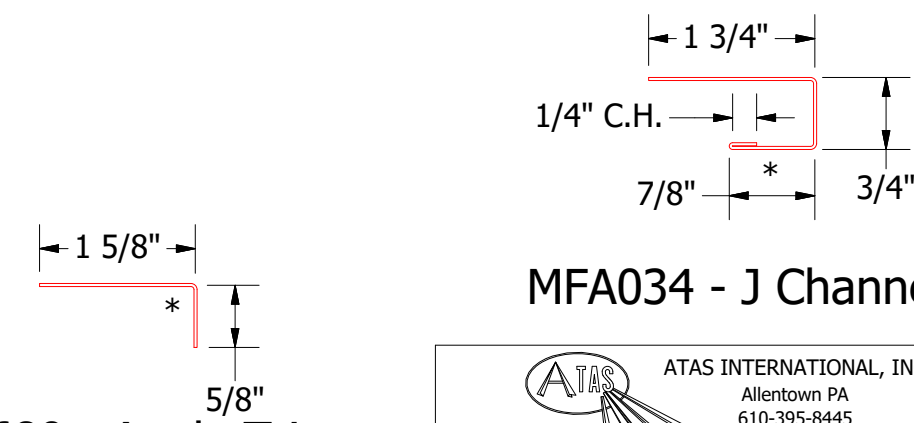

Horizontal Panel

MFA034 - J Channel

MFA680 - Angle Trim

ATAS ATAS INTERNATIONAL, INC
 Allentown PA
 610-395-8445
 Mesa AZ
 480-558-7210

TITLE
Metafor Jamb Existing Window Detail

REV. NO.	DATE	DESCRIPTION OF REVISION	BY	APP	DWG. NO.	DR	DATE
						MBP	7/19/18
					MATERIAL	APP	DATE
						SH. SIZE	B
						SCALE	X:X

Note: * denotes color side.