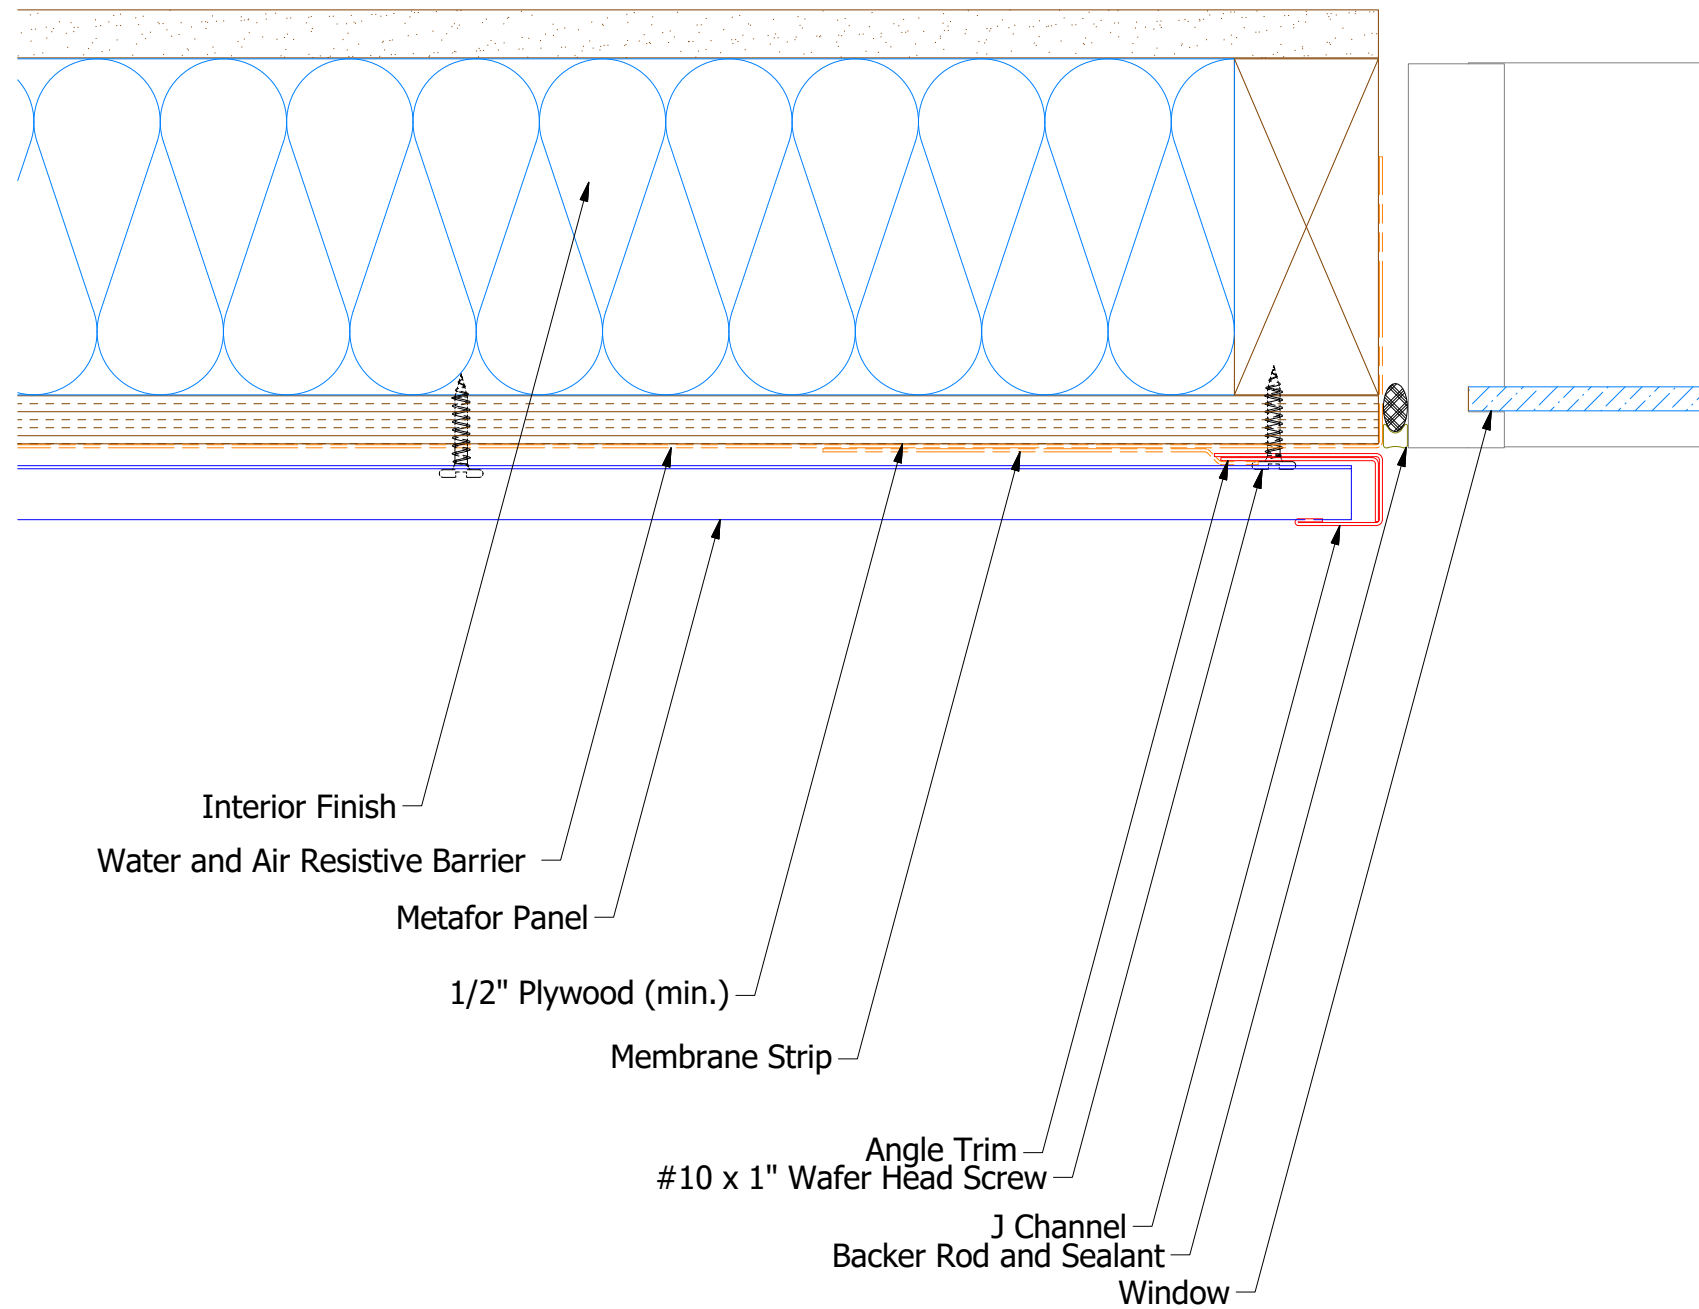

Horizontal Panel

MFA034 - J Channel

MFA680 - Angle Trim

ATAS ATAS INTERNATIONAL, INC
 Allentown PA
 610-395-8445
 Mesa AZ
 480-558-7210

TITLE
Metafor Jamb Existing Window Detail

REV. NO.	DATE	DESCRIPTION OF REVISION	BY	APP	DWG. NO.	DR	DATE
						MBP	7/19/18
					MATERIAL	APP	DATE
						SH. SIZE	B
						SCALE	X:X

Note: * denotes color side.