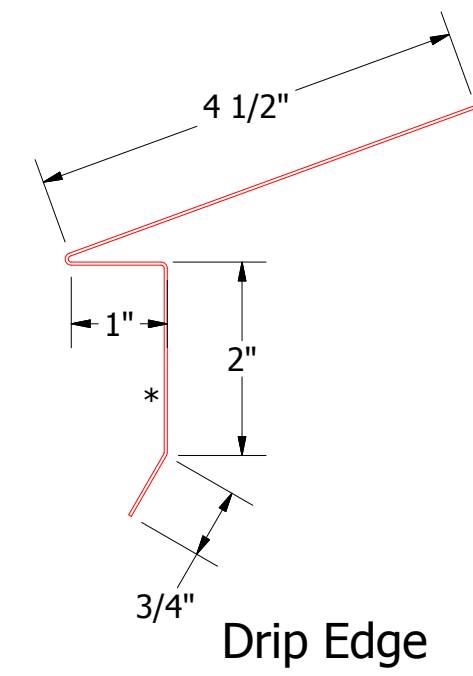

ASV Shim

Drip Edge

Perforated J Channel

ATAS INTERNATIONAL, INC  
 Allentown PA  
 610-395-8445  
 Mesa AZ  
 480-558-7210

TITLE Dutch Seam ASV Eave Detail

REV. NO.	DATE	DESCRIPTION OF REVISION	BY	APP	DWG. NO.	DR MBP	DATE 7/26/2017
						APP	DATE
					MATERIAL	SH. SIZE B	SCALE X:X