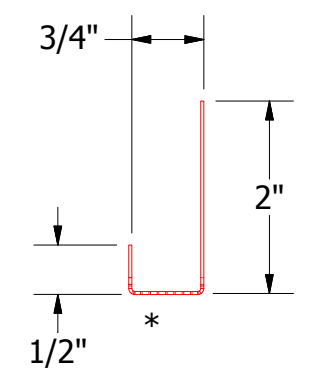

ASV Shim

Drip Edge

Perforated J Channel

ATAS INTERNATIONAL, INC  
 Allentown PA  
 610-395-8445  
 Mesa AZ  
 480-558-7210

TITLE Dutch Seam ASV Eave Detail

REV. NO.	DATE	DESCRIPTION OF REVISION	BY	APP	DWG. NO.	DR MBP	DATE 7/26/2017
						APP	DATE
					MATERIAL	SH. SIZE B	SCALE X:X