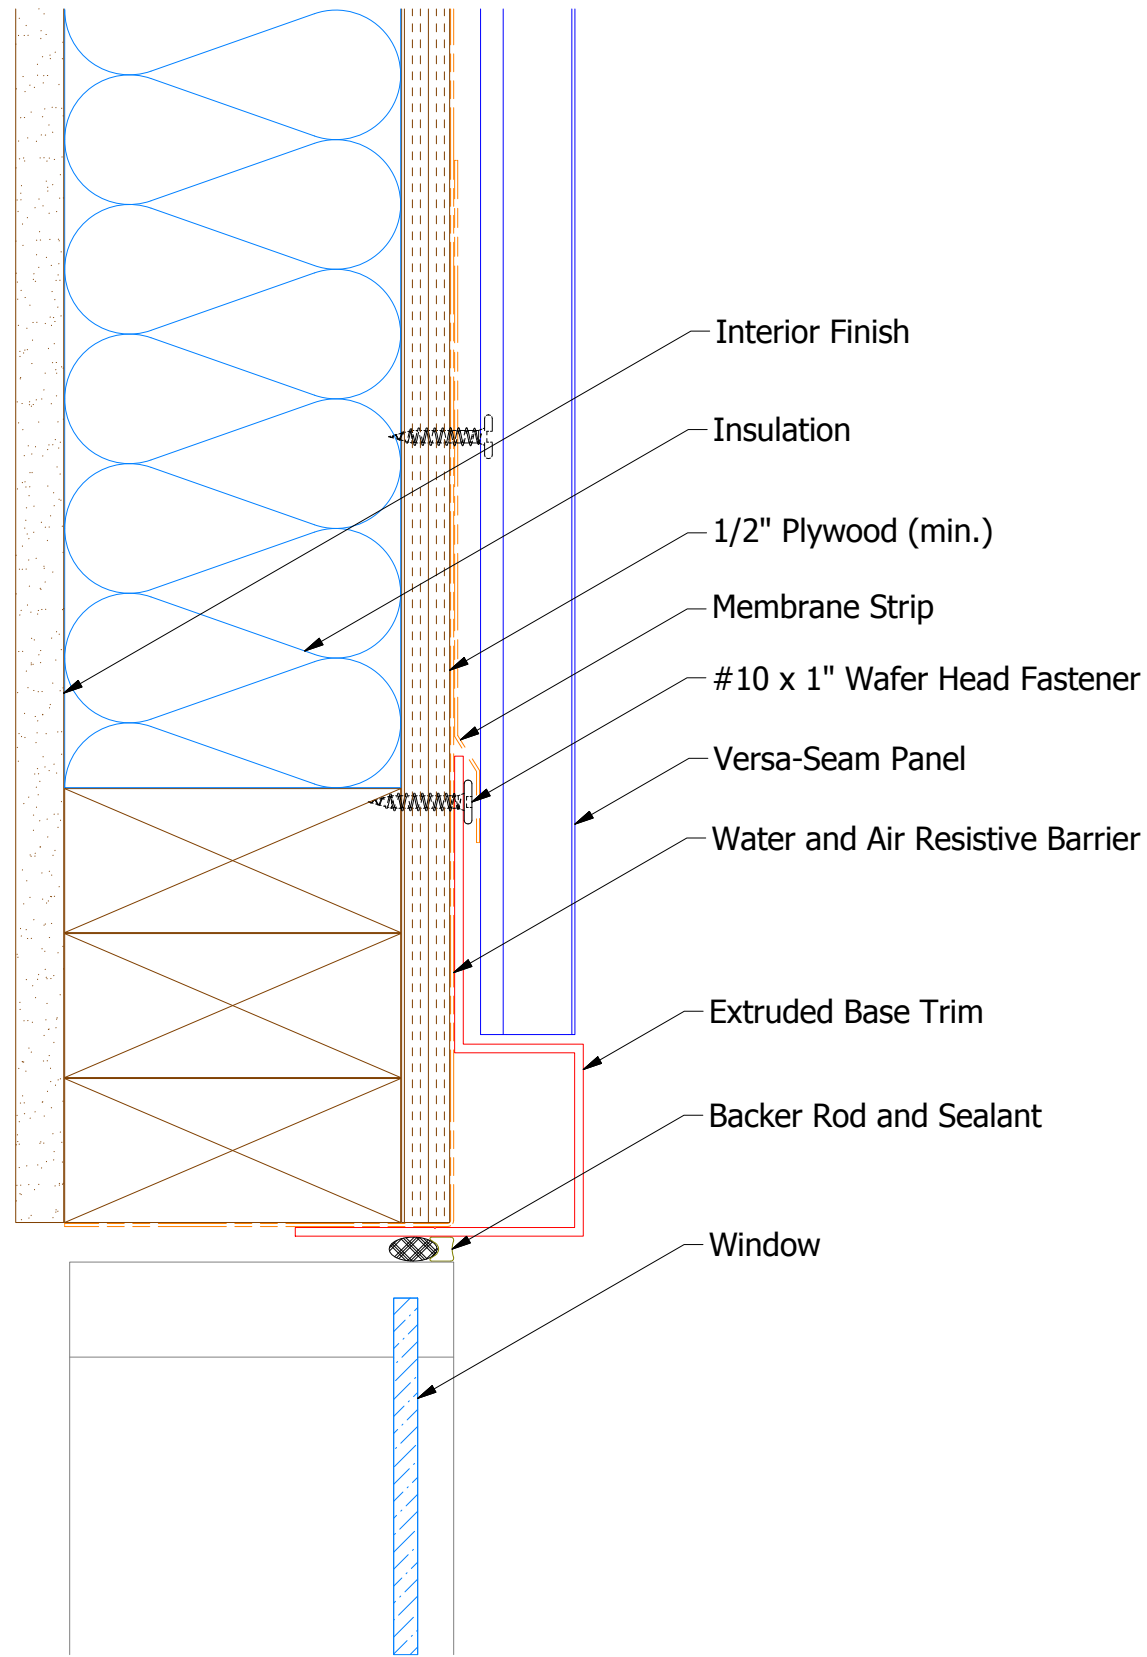

Vertical Panel

Extruded Base Trim

Note: * denotes color side.

 ATAS INTERNATIONAL, INC Allentown PA 610-395-8445 Mesa AZ 480-558-7210		TITLE Versa-Seam Extruded Head Detail	
		DWG. NO. DR DMR APP	DATE 2/1/2019 DATE
REV. NO. DATE	DESCRIPTION OF REVISION	BY APP	MATERIAL SH. SIZE B SCALE X:X
