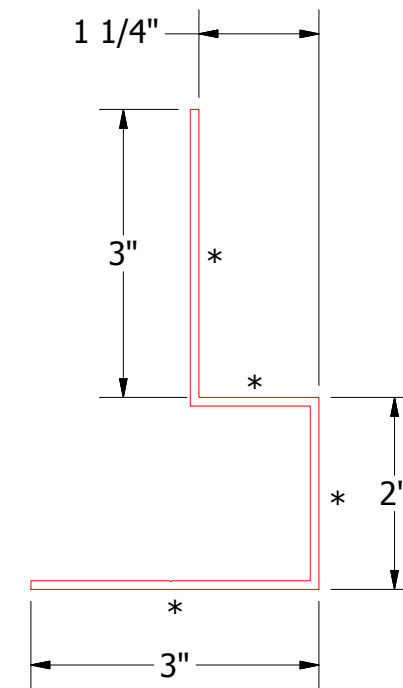

Vertical Panel

Extruded Base Trim

Note: * denotes color side.

 ATAS INTERNATIONAL, INC Allentown PA 610-395-8445 Mesa AZ 480-558-7210		TITLE Versa-Seam Extruded Head Detail	
		DWG. NO. DR DMR APP	DATE 2/1/2019 DATE
REV. NO. DATE	DESCRIPTION OF REVISION	BY APP	MATERIAL SH. SIZE B SCALE X:X
