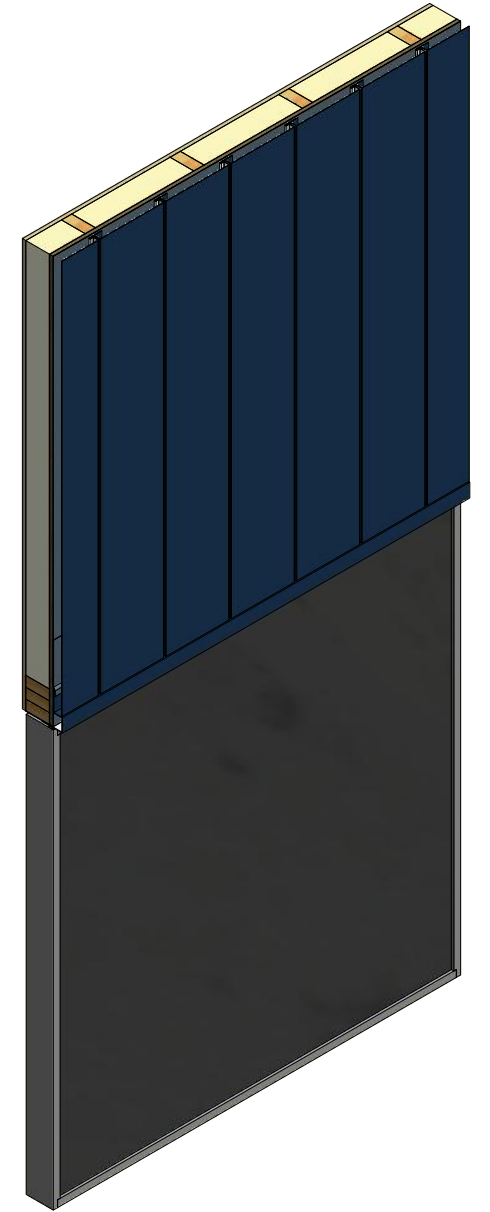

Vertical Panel

Extruded Base Trim

Note: * denotes color side.

 ATAS INTERNATIONAL, INC Allentown PA 610-395-8445 Mesa AZ 480-558-7210		TITLE Versa-Seam Extruded Head Detail	
		DWG. NO. DR DMR APP	DATE 2/1/2019 DATE
REV. NO. DATE	DESCRIPTION OF REVISION	BY APP	MATERIAL SH. SIZE B SCALE X:X
