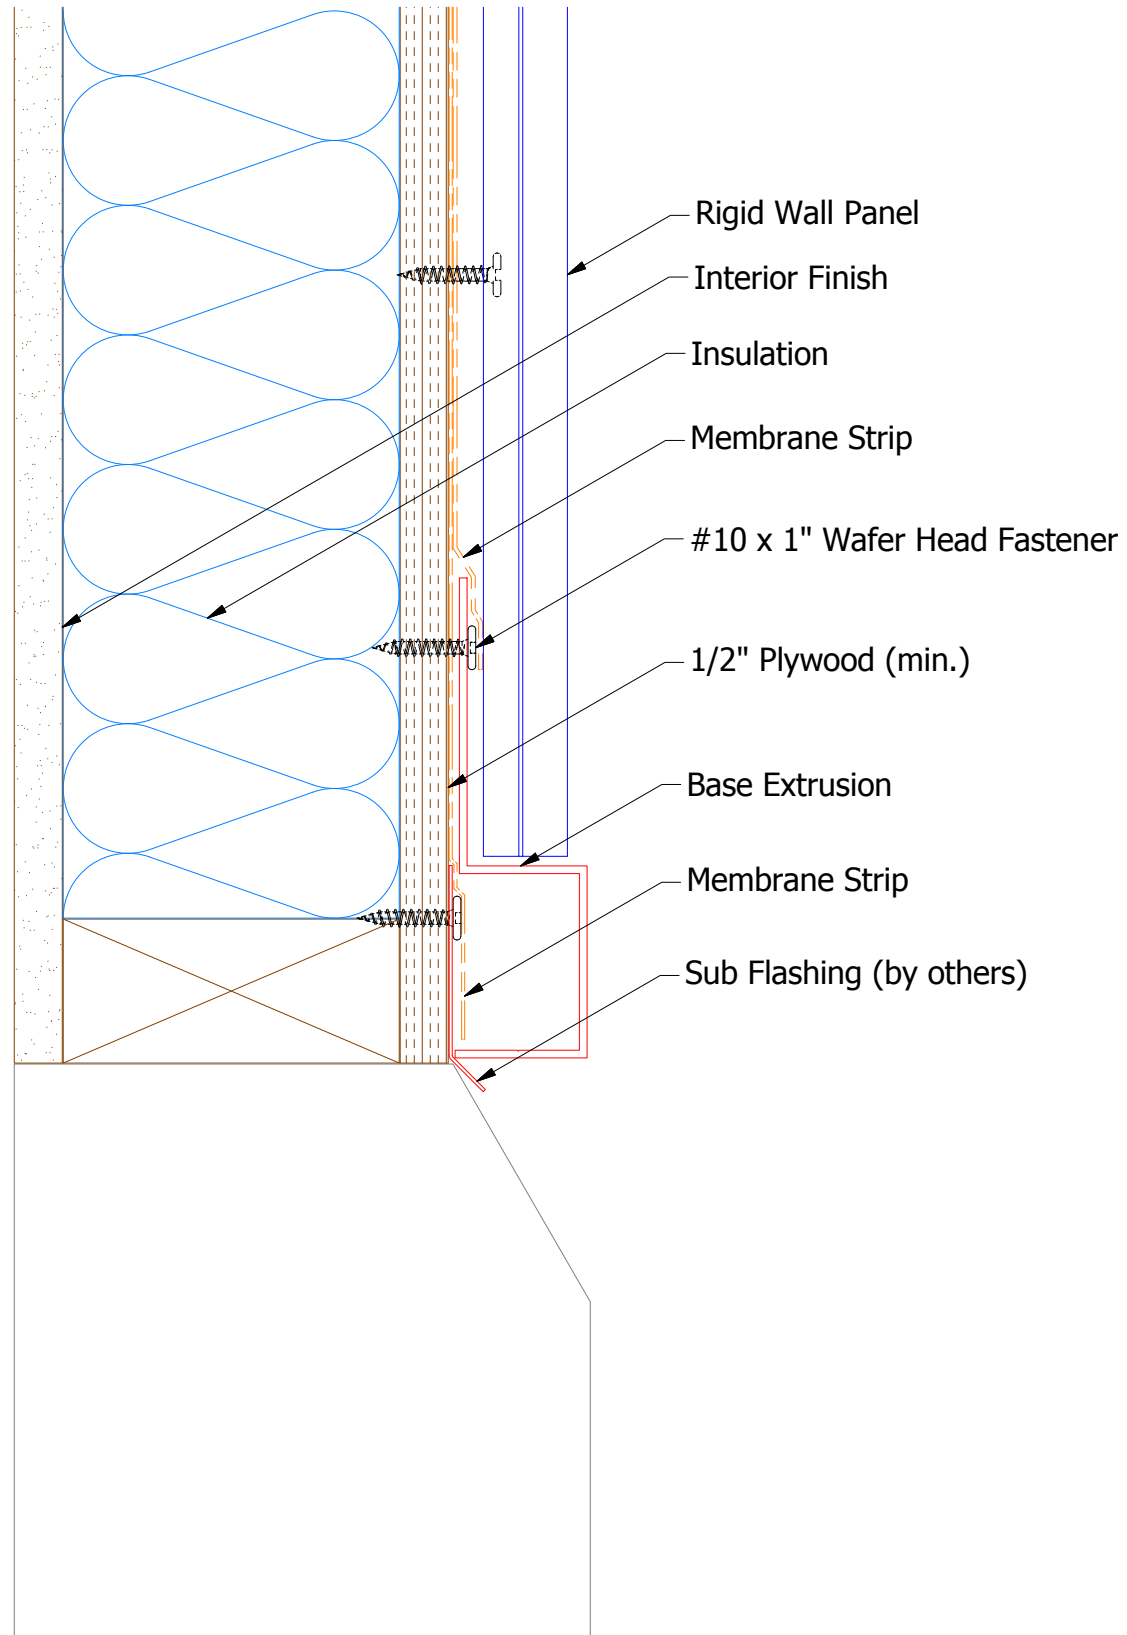

# Vertical Panel

Base Extrusion

**ATAS INTERNATIONAL, INC**  
 Allentown PA  
 610-395-8445  
 Mesa AZ  
 480-558-7210

Base Extrusion Detail

REV. NO.		DATE	DESCRIPTION OF REVISION	BY	APP	TITLE	
01	3/28/2018		Updated Extrusion Name	KRK		Base Extrusion Detail	
DWG. NO.						DR	DATE
						KRK	10/31/2014
MATERIAL						APP	DATE
SH. SIZE						B	SCALE
							X:X