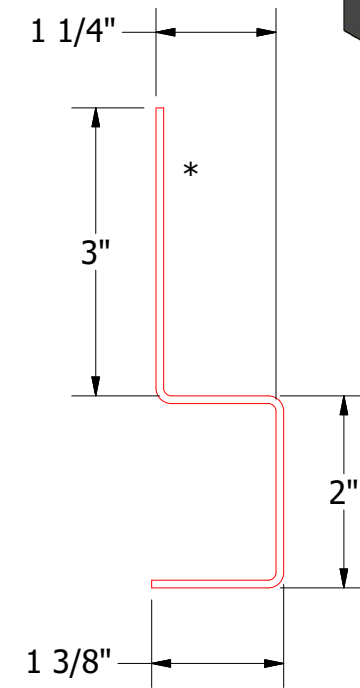

# Vertical Panel

Elite Base Trim

**ATAS INTERNATIONAL, INC**  
 Allentown PA  
 610-395-8445  
 Mesa AZ  
 480-558-7210

TITLE Rigid Wall Elite Base Detail

					DWG. NO.	DR	KRK	DATE	10/31/2014
01	3/28/2018	Updated Extrusion Name	KRK		MATERIAL	APP		DATE	
REV. NO.	DATE	DESCRIPTION OF REVISION	BY	APP	SH. SIZE	B	SCALE	X:X	