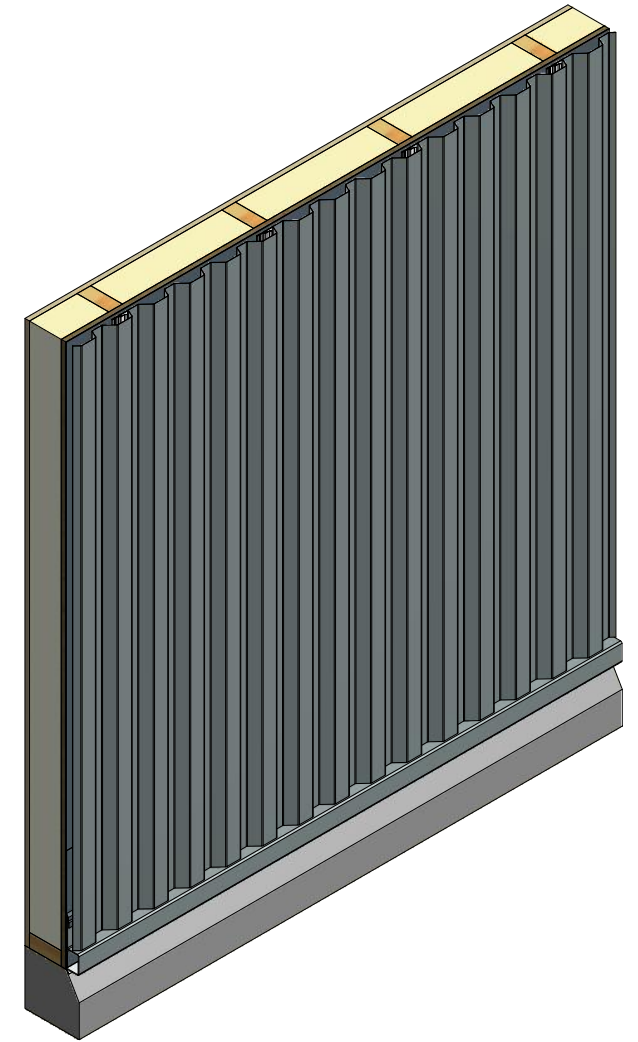

# Vertical Panel

Elite Base Trim

**ATAS INTERNATIONAL, INC**  
 Allentown PA  
 610-395-8445  
 Mesa AZ  
 480-558-7210

TITLE Rigid Wall Elite Base Detail

					DWG. NO.	DR	KRK	DATE	10/31/2014
01	3/28/2018	Updated Extrusion Name	KRK		MATERIAL	APP		DATE	
REV. NO.	DATE	DESCRIPTION OF REVISION	BY	APP	SH. SIZE	B	SCALE	X:X	