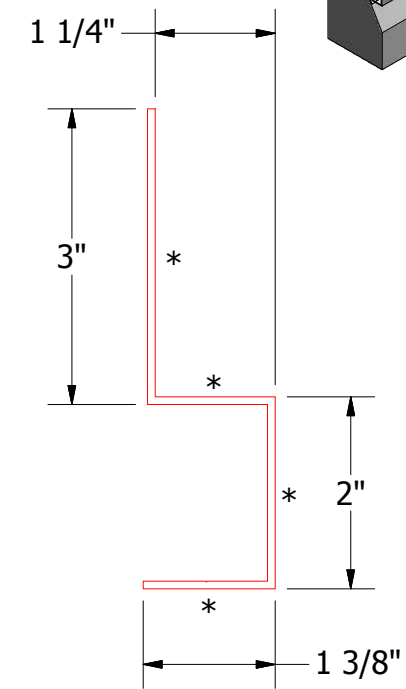

# Vertical Panel

Base Extrusion

**ATAS INTERNATIONAL, INC**  
 Allentown PA  
 610-395-8445  
 Mesa AZ  
 480-558-7210

Base Extrusion Detail

REV. NO.		DATE	DESCRIPTION OF REVISION	BY	APP	TITLE	
01	3/28/2018		Updated Extrusion Name	KRK		Base Extrusion Detail	
DWG. NO.						DR	DATE
						KRK	10/31/2014
MATERIAL						APP	DATE
SH. SIZE						B	SCALE
							X:X