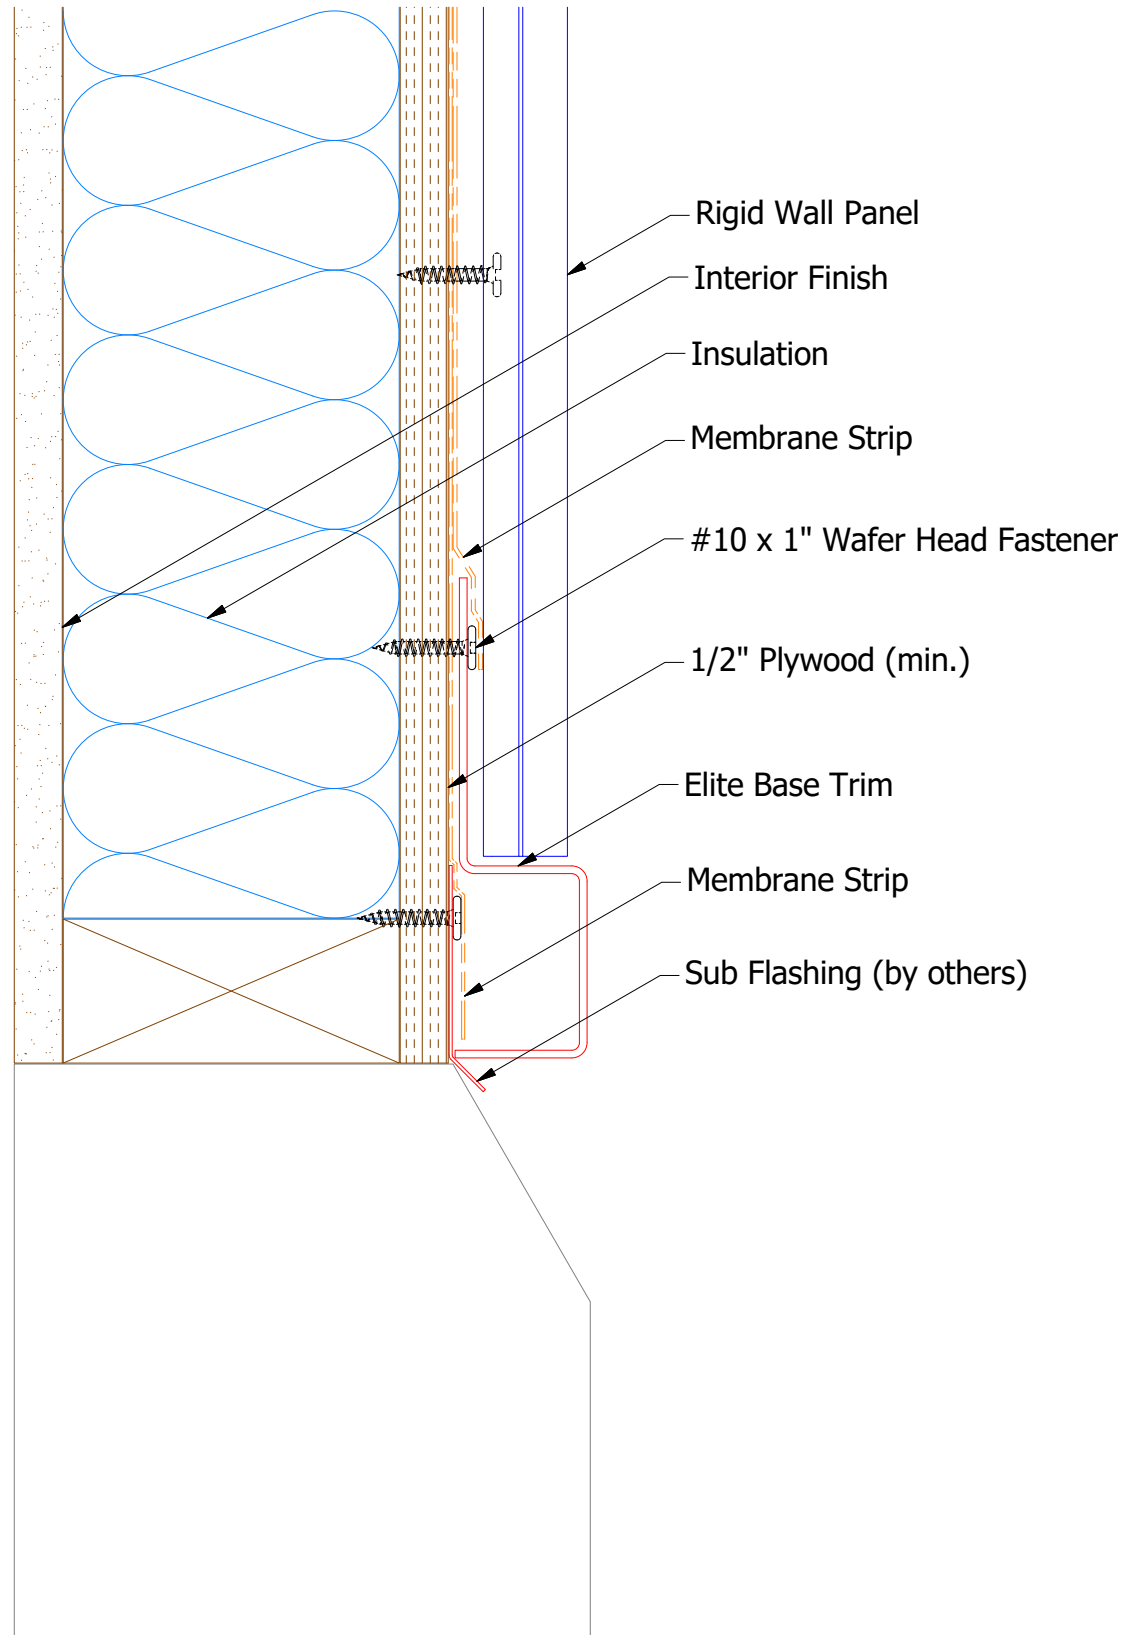

# Vertical Panel

Elite Base Trim

**ATAS INTERNATIONAL, INC**  
 Allentown PA  
 610-395-8445  
 Mesa AZ  
 480-558-7210

TITLE Rigid Wall Elite Base Detail

					DWG. NO.	DR	KRK	DATE	10/31/2014
01	3/28/2018	Updated Extrusion Name	KRK		MATERIAL	APP		DATE	
REV. NO.	DATE	DESCRIPTION OF REVISION	BY	APP	SH. SIZE	B	SCALE	X:X	