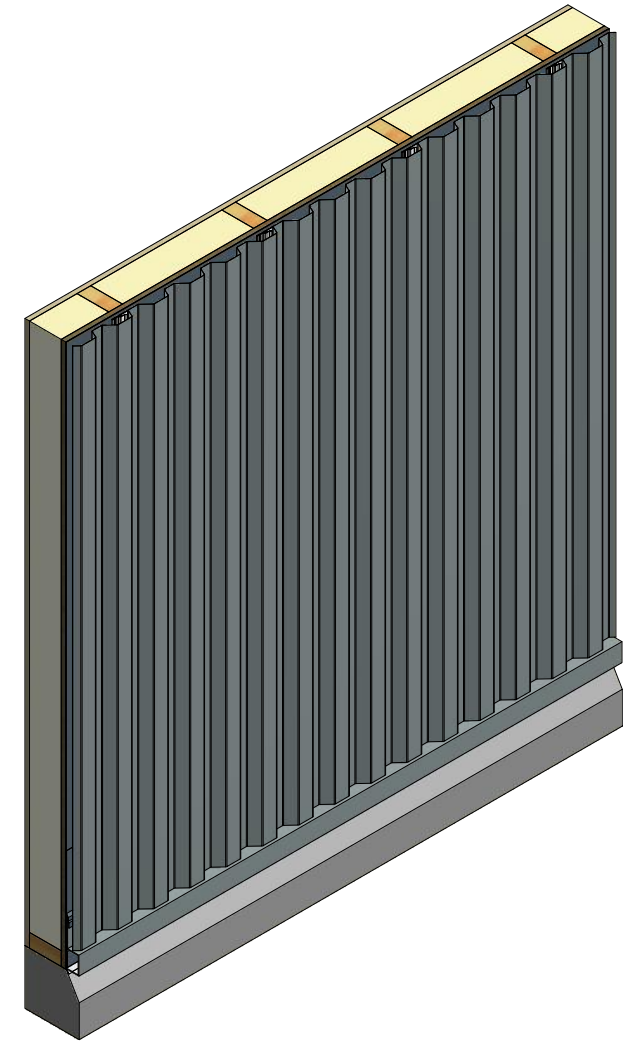

# Vertical Panel

Base Extrusion

**ATAS INTERNATIONAL, INC**  
 Allentown PA  
 610-395-8445  
 Mesa AZ  
 480-558-7210

Base Extrusion Detail

REV. NO.		DATE	DESCRIPTION OF REVISION	BY	APP	TITLE	
01	3/28/2018		Updated Extrusion Name	KRK		Base Extrusion Detail	
DWG. NO.						DR	DATE
						KRK	10/31/2014
MATERIAL						APP	DATE
SH. SIZE						B	SCALE
							X:X