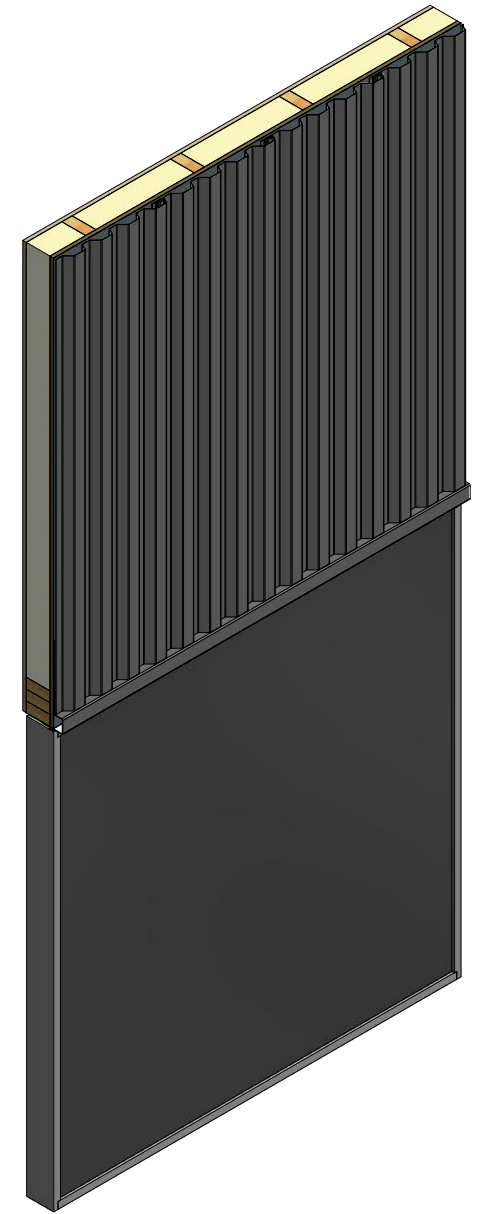

Vertical Panel

Note: * denotes color side.

Elite Head Trim

ATAS INTERNATIONAL, INC
 Allentown PA
 610-395-8445
 Mesa AZ
 480-558-7210

TITLE		Rigid Wall II Elite Head Detail	
DWG. NO.	DR	DATE	2/1/2019
	DMR		
	APP	DATE	
MATERIAL	SH. SIZE	SCALE	X:X
	B		