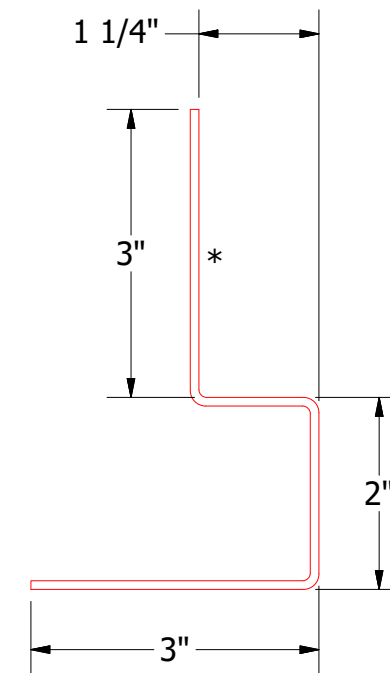

Vertical Panel

Note: * denotes color side.

Elite Head Trim

ATAS INTERNATIONAL, INC
 Allentown PA
 610-395-8445
 Mesa AZ
 480-558-7210

TITLE		Rigid Wall II Elite Head Detail	
DWG. NO.	DR	DATE	2/1/2019
	DMR		
	APP	DATE	
MATERIAL	SH. SIZE	SCALE	X:X
	B		