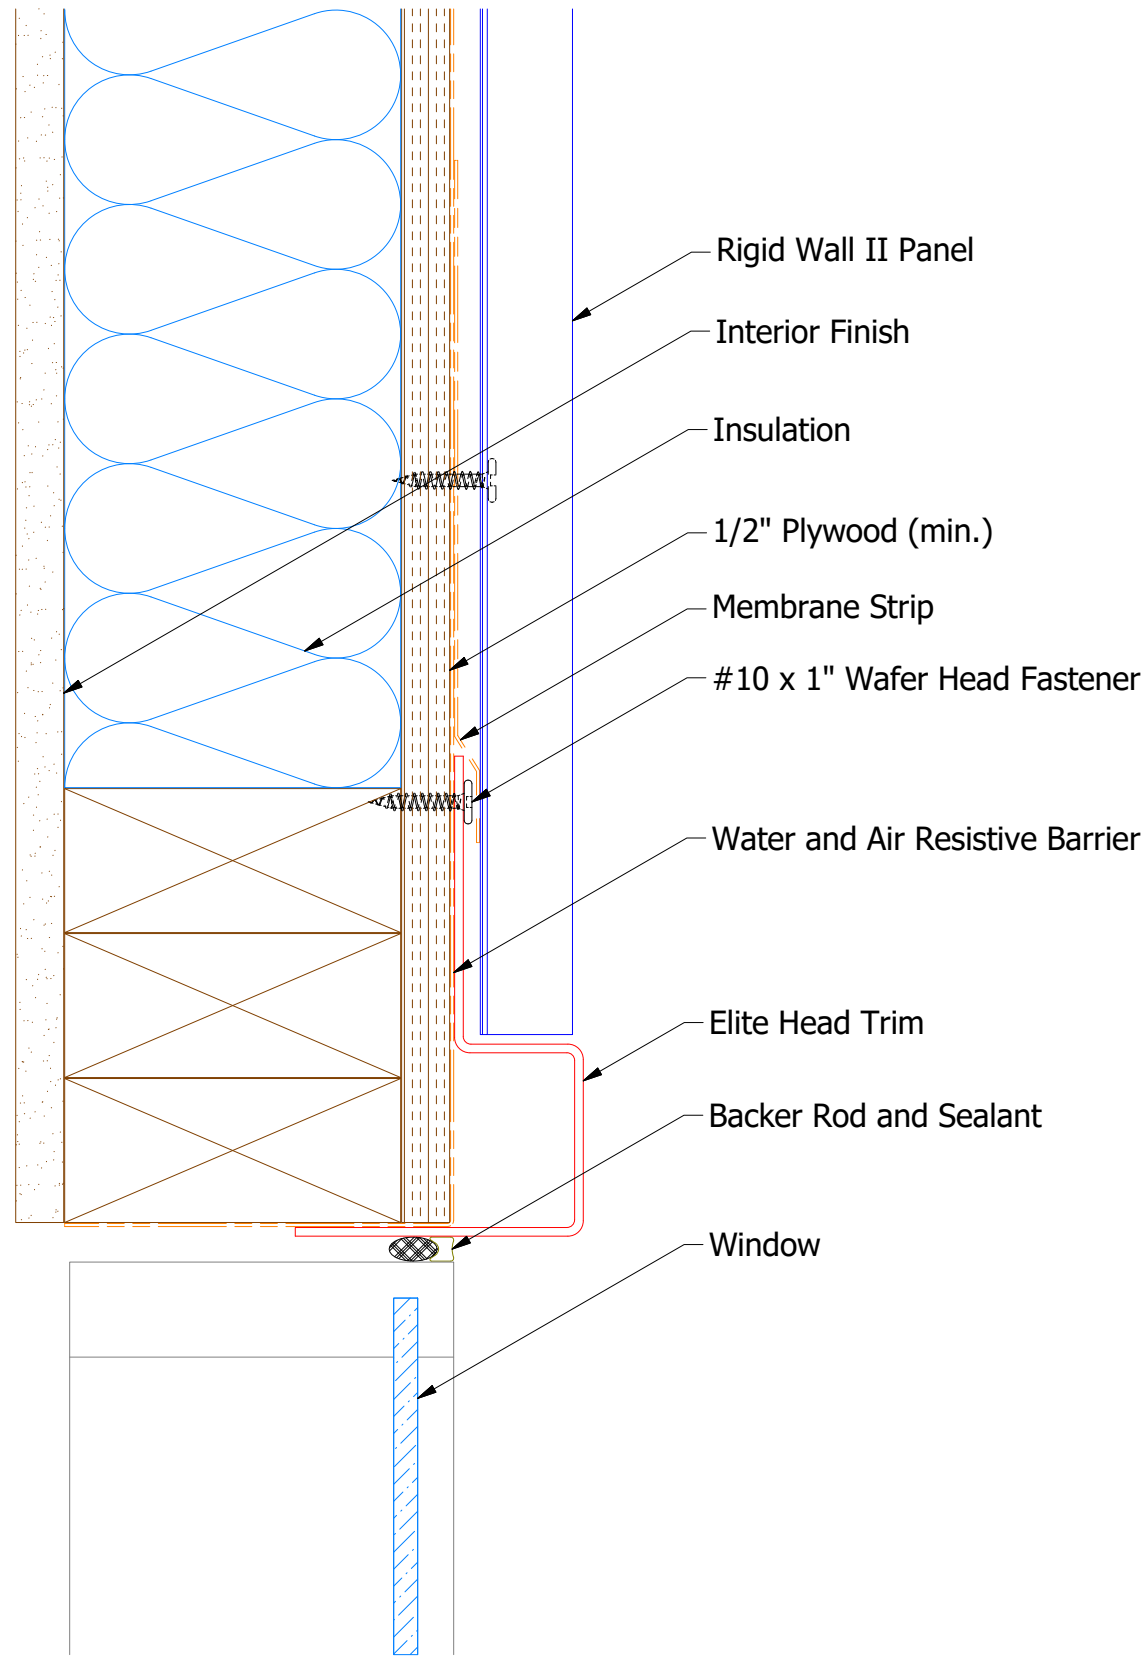

Vertical Panel

Note: * denotes color side.

Elite Head Trim

ATAS INTERNATIONAL, INC
 Allentown PA
 610-395-8445
 Mesa AZ
 480-558-7210

TITLE		Rigid Wall II Elite Head Detail	
DWG. NO.	DR	DATE	2/1/2019
	DMR		
	APP	DATE	
MATERIAL	SH. SIZE	SCALE	X:X
	B		