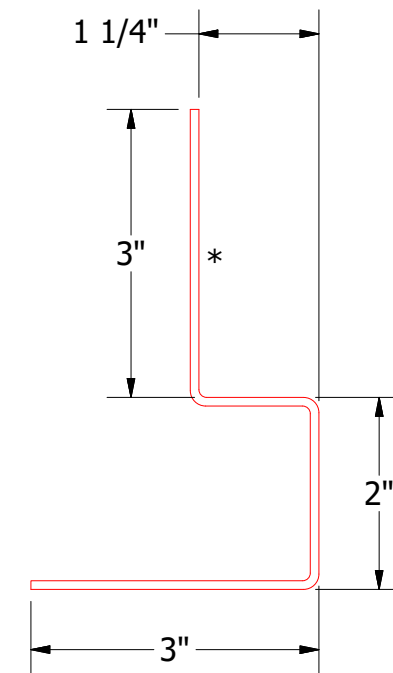

# Horizontal Panel

Elite Head Trim

**Note:** \* denotes color side.

ATAS INTERNATIONAL, INC  
 Allentown PA  
 610-395-8445  
 Mesa AZ  
 480-558-7210

TITLE Rigid Wall II Elite Head Detail

REV. NO.	DATE	DESCRIPTION OF REVISION	BY	APP	DWG. NO.	DR	DMR	DATE	2/1/2019
						APP		DATE	
					MATERIAL	SH. SIZE	B	SCALE	X:X