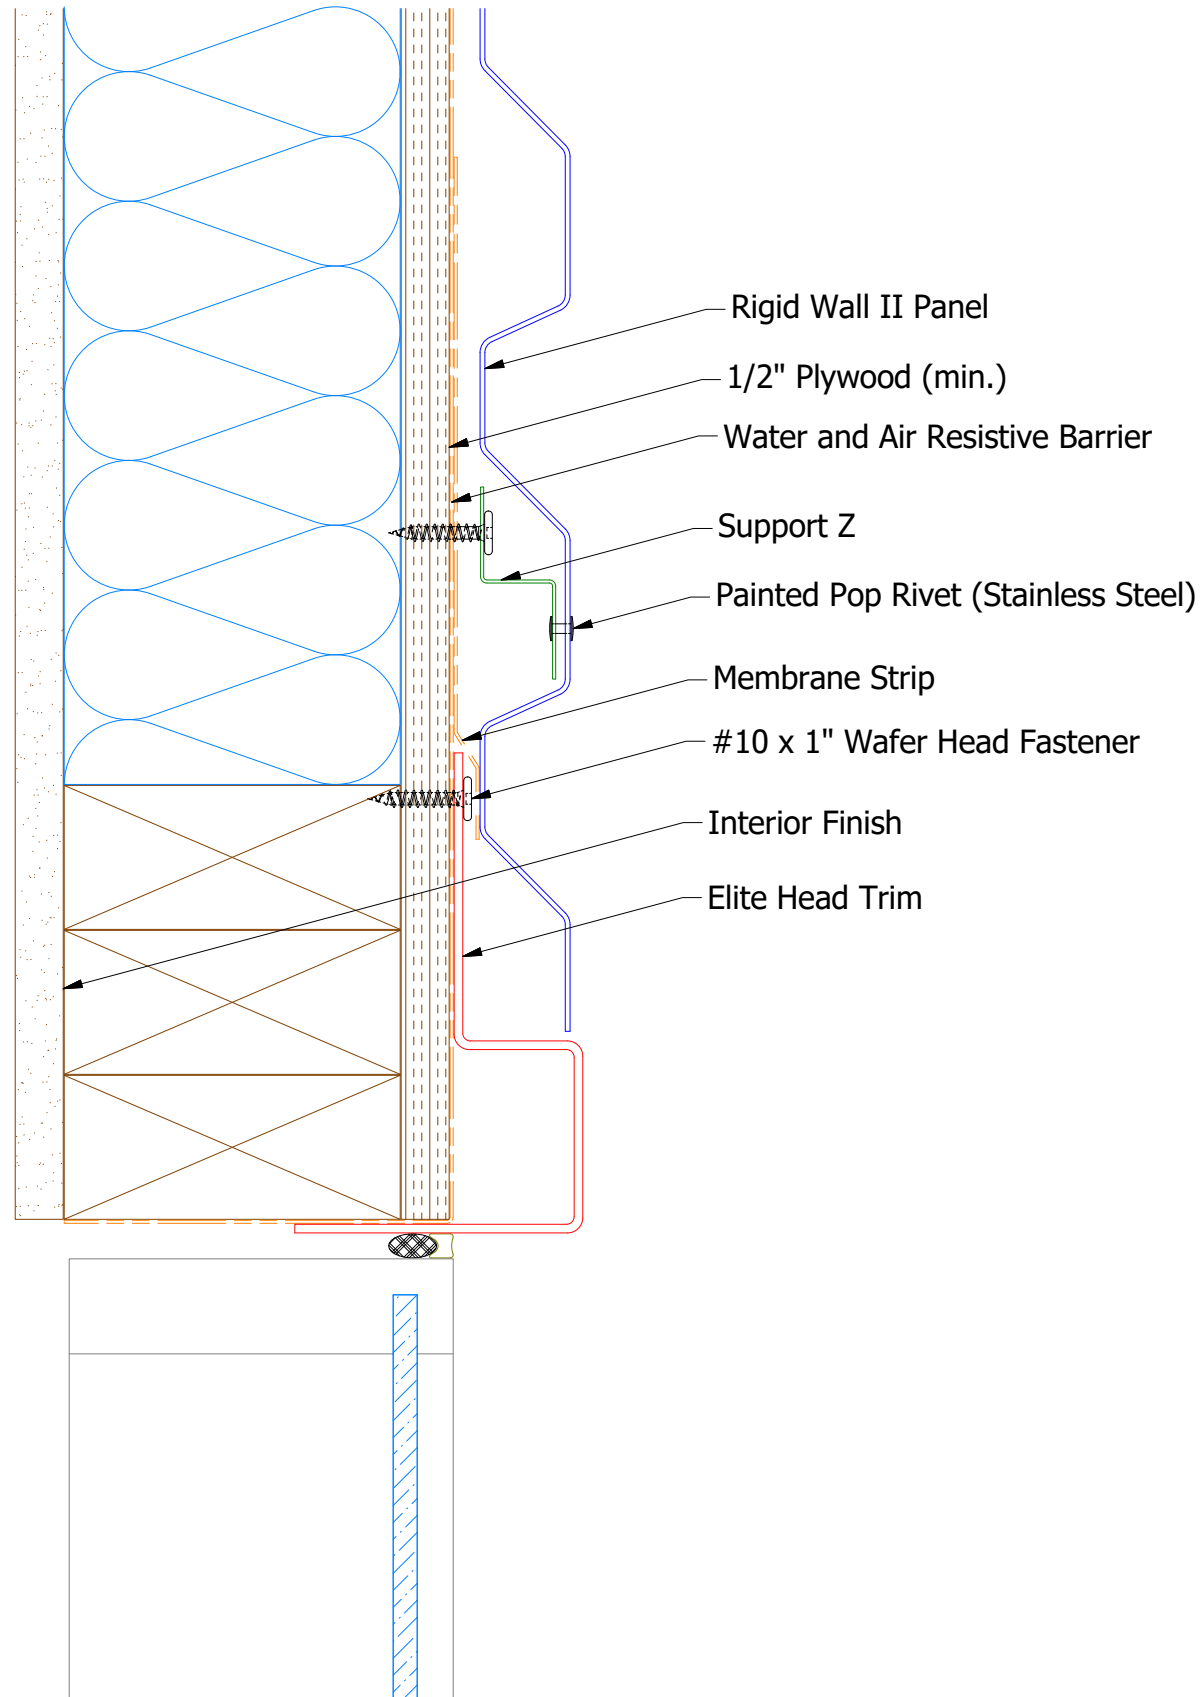

# Horizontal Panel

Elite Head Trim

**Note:** \* denotes color side.

ATAS INTERNATIONAL, INC  
 Allentown PA  
 610-395-8445  
 Mesa AZ  
 480-558-7210

TITLE Rigid Wall II Elite Head Detail

REV. NO.	DATE	DESCRIPTION OF REVISION	BY	APP	DWG. NO.	DR	DMR	DATE	2/1/2019
						APP		DATE	
					MATERIAL	SH. SIZE	B	SCALE	X:X