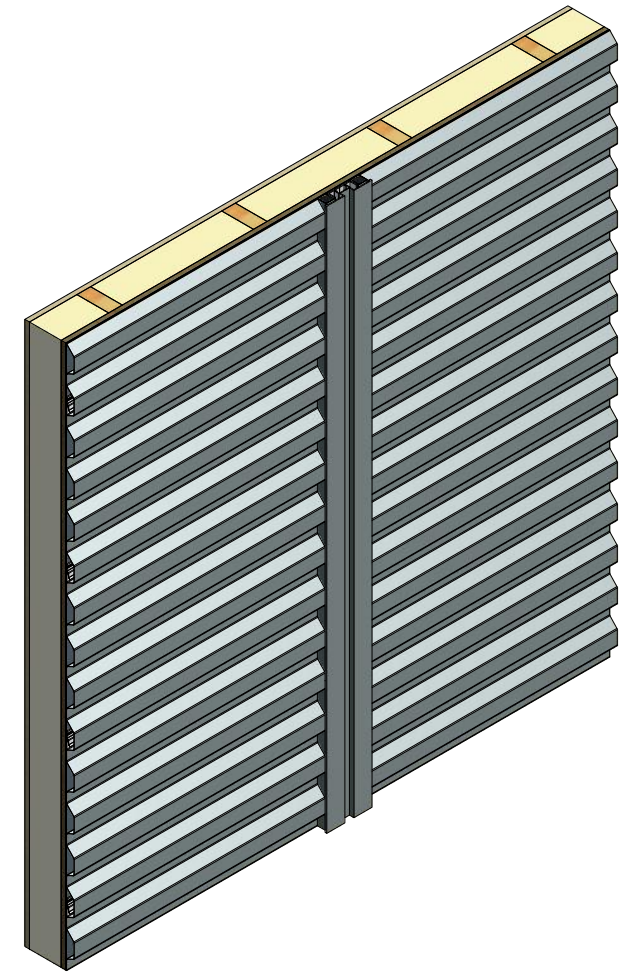

# Horizontal Panel

Transition Cover Extrusion with Reveal

Receiver Extrusion for Reveal Cover

ATAS INTERNATIONAL, INC  
 Allentown PA  
 610-395-8445  
 Mesa AZ  
 480-558-7210

TITLE  
**Reveal Transition Extrusion Detail**

					DWG. NO.	DR	KRK	DATE	11/4/2014
01	3/28/2018	Updated Extrusion Name	KRK		MATERIAL	APP		DATE	
REV. NO.	DATE	DESCRIPTION OF REVISION	BY	APP	SH. SIZE	B	SCALE	X:X	