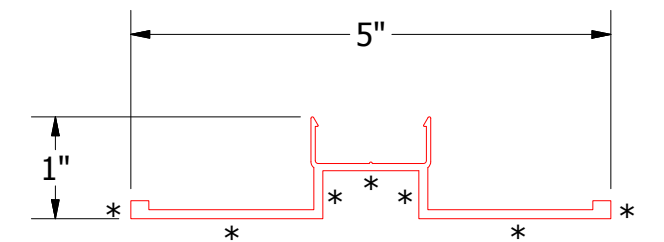

# Horizontal Panel

Transition Cover Extrusion with Reveal

Receiver Extrusion for Reveal Cover

ATAS INTERNATIONAL, INC  
 Allentown PA  
 610-395-8445  
 Mesa AZ  
 480-558-7210

TITLE  
**Reveal Transition Extrusion Detail**

					DWG. NO.	DR	KRK	DATE	11/4/2014
01	3/28/2018	Updated Extrusion Name	KRK		MATERIAL	APP		DATE	
REV. NO.	DATE	DESCRIPTION OF REVISION	BY	APP	SH. SIZE	B	SCALE	X:X	