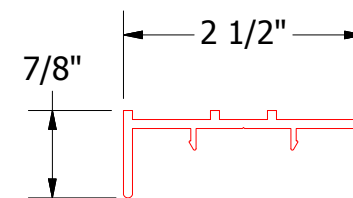

# Horizontal Panel

Transition Cover Extrusion with Reveal

Receiver Extrusion for Reveal Cover

ATAS INTERNATIONAL, INC  
 Allentown PA  
 610-395-8445  
 Mesa AZ  
 480-558-7210

TITLE  
**Reveal Transition Extrusion Detail**

					DWG. NO.	DR	KRK	DATE	11/4/2014
01	3/28/2018	Updated Extrusion Name	KRK		MATERIAL	APP		DATE	
REV. NO.	DATE	DESCRIPTION OF REVISION	BY	APP	SH. SIZE	B	SCALE	X:X	