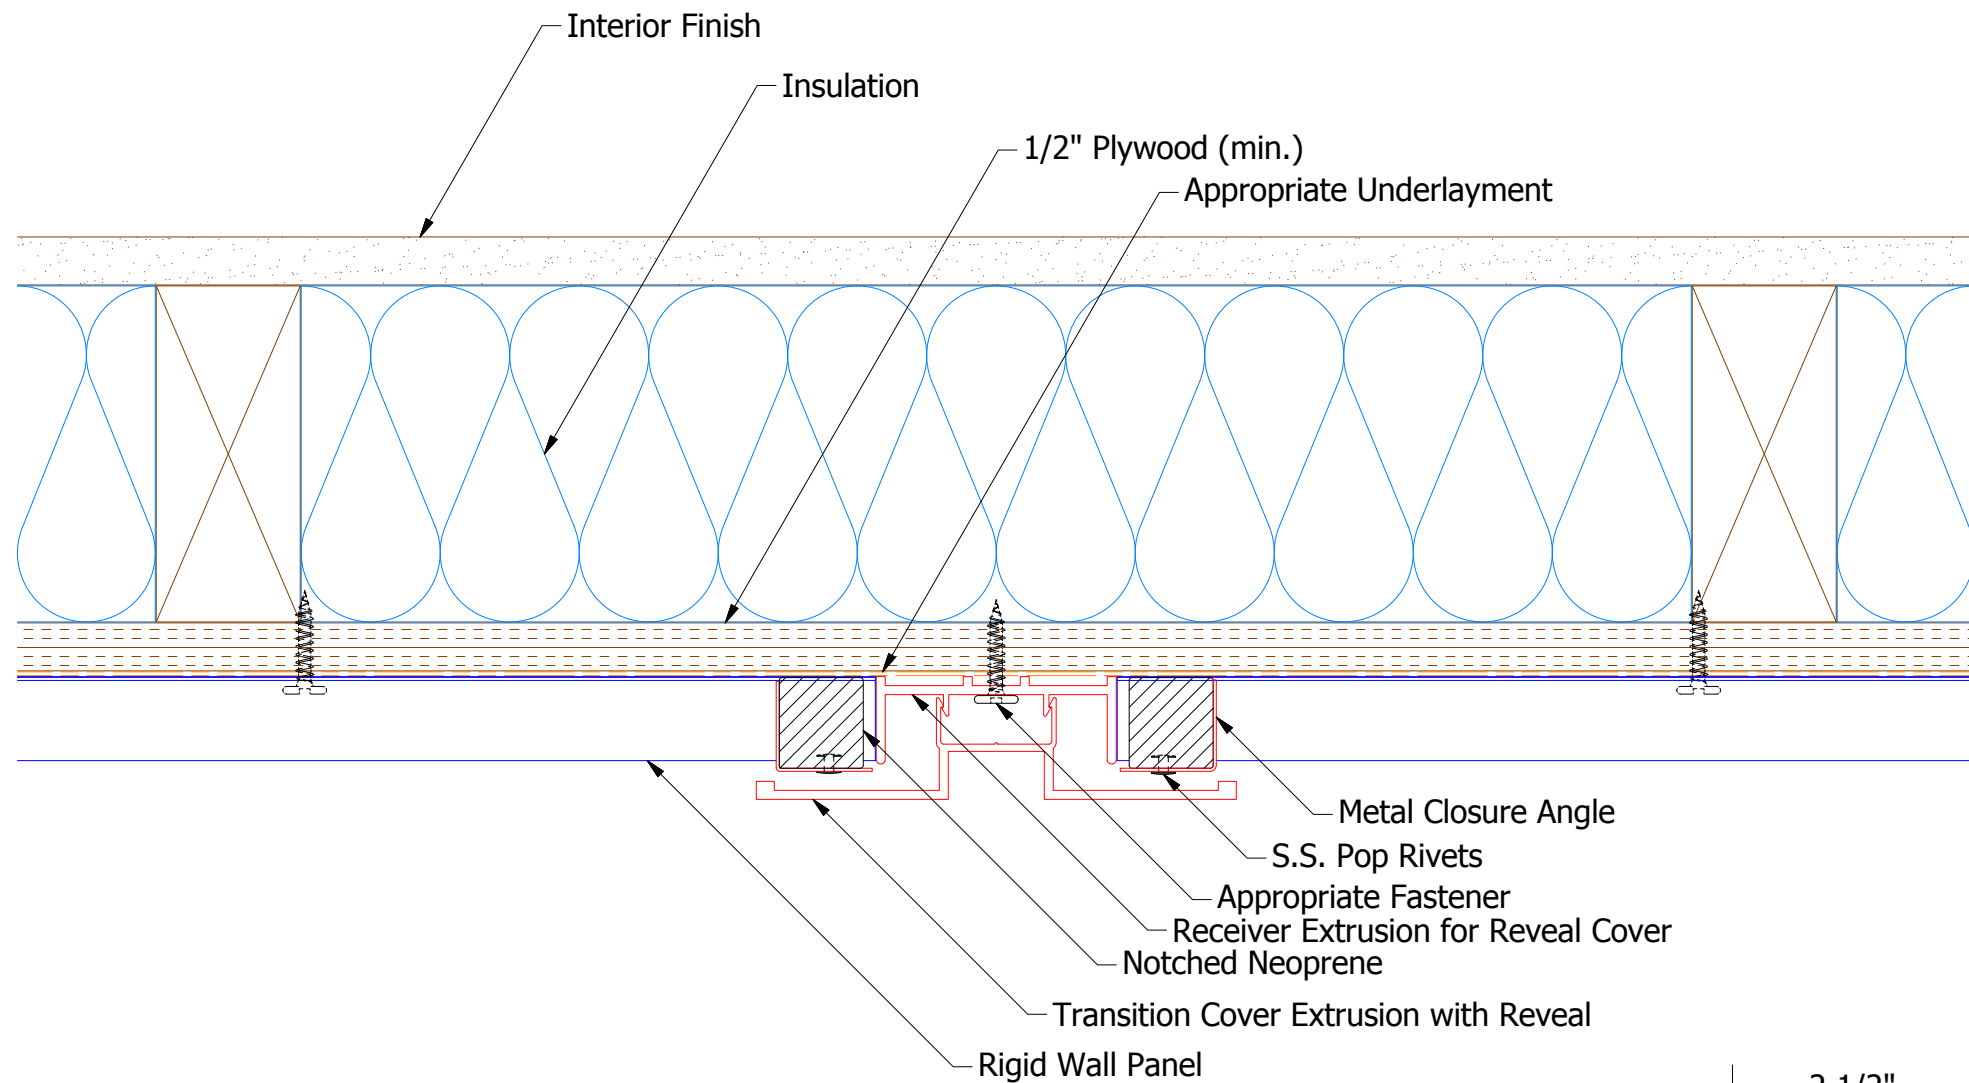

# Horizontal Panel

Transition Cover Extrusion with Reveal

Receiver Extrusion for Reveal Cover

ATAS INTERNATIONAL, INC  
 Allentown PA  
 610-395-8445  
 Mesa AZ  
 480-558-7210

TITLE  
**Reveal Transition Extrusion Detail**

					DWG. NO.	DR	KRK	DATE	11/4/2014
01	3/28/2018	Updated Extrusion Name	KRK		MATERIAL	APP		DATE	
REV. NO.	DATE	DESCRIPTION OF REVISION	BY	APP	SH. SIZE	B	SCALE	X:X	