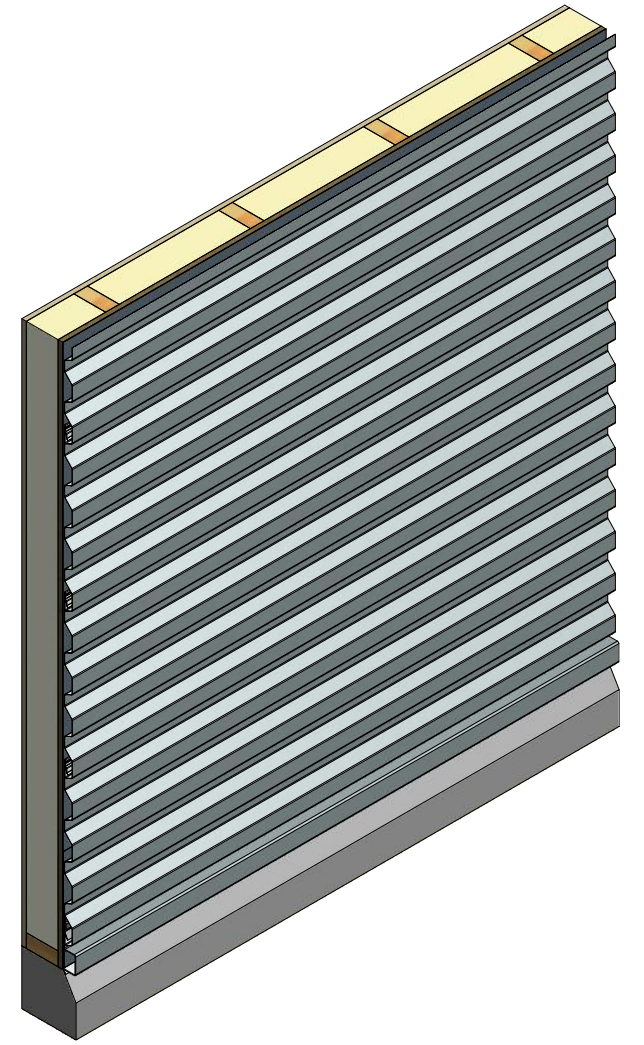

Horizontal Panel

Elite Base Trim

Starter Cleat

ATAS INTERNATIONAL, INC
 Allentown PA
 610-395-8445
 Mesa AZ
 480-558-7210

				TITLE		Rigid Wall Elite Base Detail	
				DWG. NO.	DR	KRK	DATE
				REV. NO.	APP		DATE
				SH. SIZE	B	SCALE	X:X
01	3/28/2018	Updated Extrusion Name	KRK				10/31/2014
REV. NO.	DATE	DESCRIPTION OF REVISION	BY	APP			