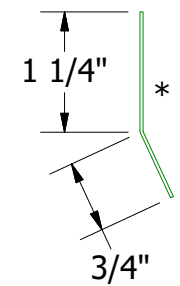

Horizontal Panel

Elite Base Trim

Starter Cleat

ATAS INTERNATIONAL, INC
 Allentown PA
 610-395-8445
 Mesa AZ
 480-558-7210

				TITLE		Rigid Wall Elite Base Detail	
				DWG. NO.	DR	KRK	DATE
				REV. NO.	APP		DATE
				SH. SIZE	B	SCALE	X:X
01	3/28/2018	Updated Extrusion Name	KRK				10/31/2014
REV. NO.	DATE	DESCRIPTION OF REVISION	BY	APP			