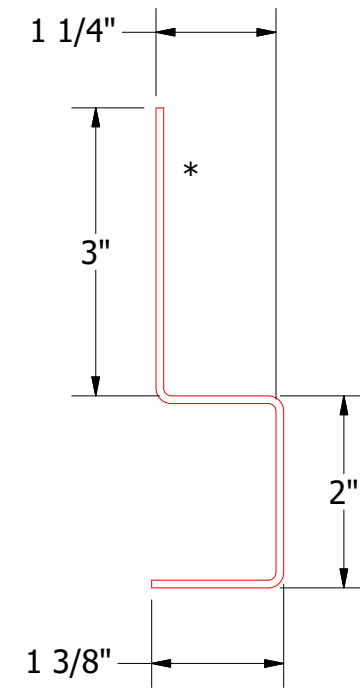

Horizontal Panel

Elite Base Trim

Starter Cleat

ATAS INTERNATIONAL, INC
 Allentown PA
 610-395-8445
 Mesa AZ
 480-558-7210

				TITLE		Rigid Wall Elite Base Detail	
				DWG. NO.	DR	KRK	DATE
				REV. NO.	APP		DATE
				SH. SIZE	B	SCALE	X:X
01	3/28/2018	Updated Extrusion Name	KRK				10/31/2014
REV. NO.	DATE	DESCRIPTION OF REVISION	BY	APP			