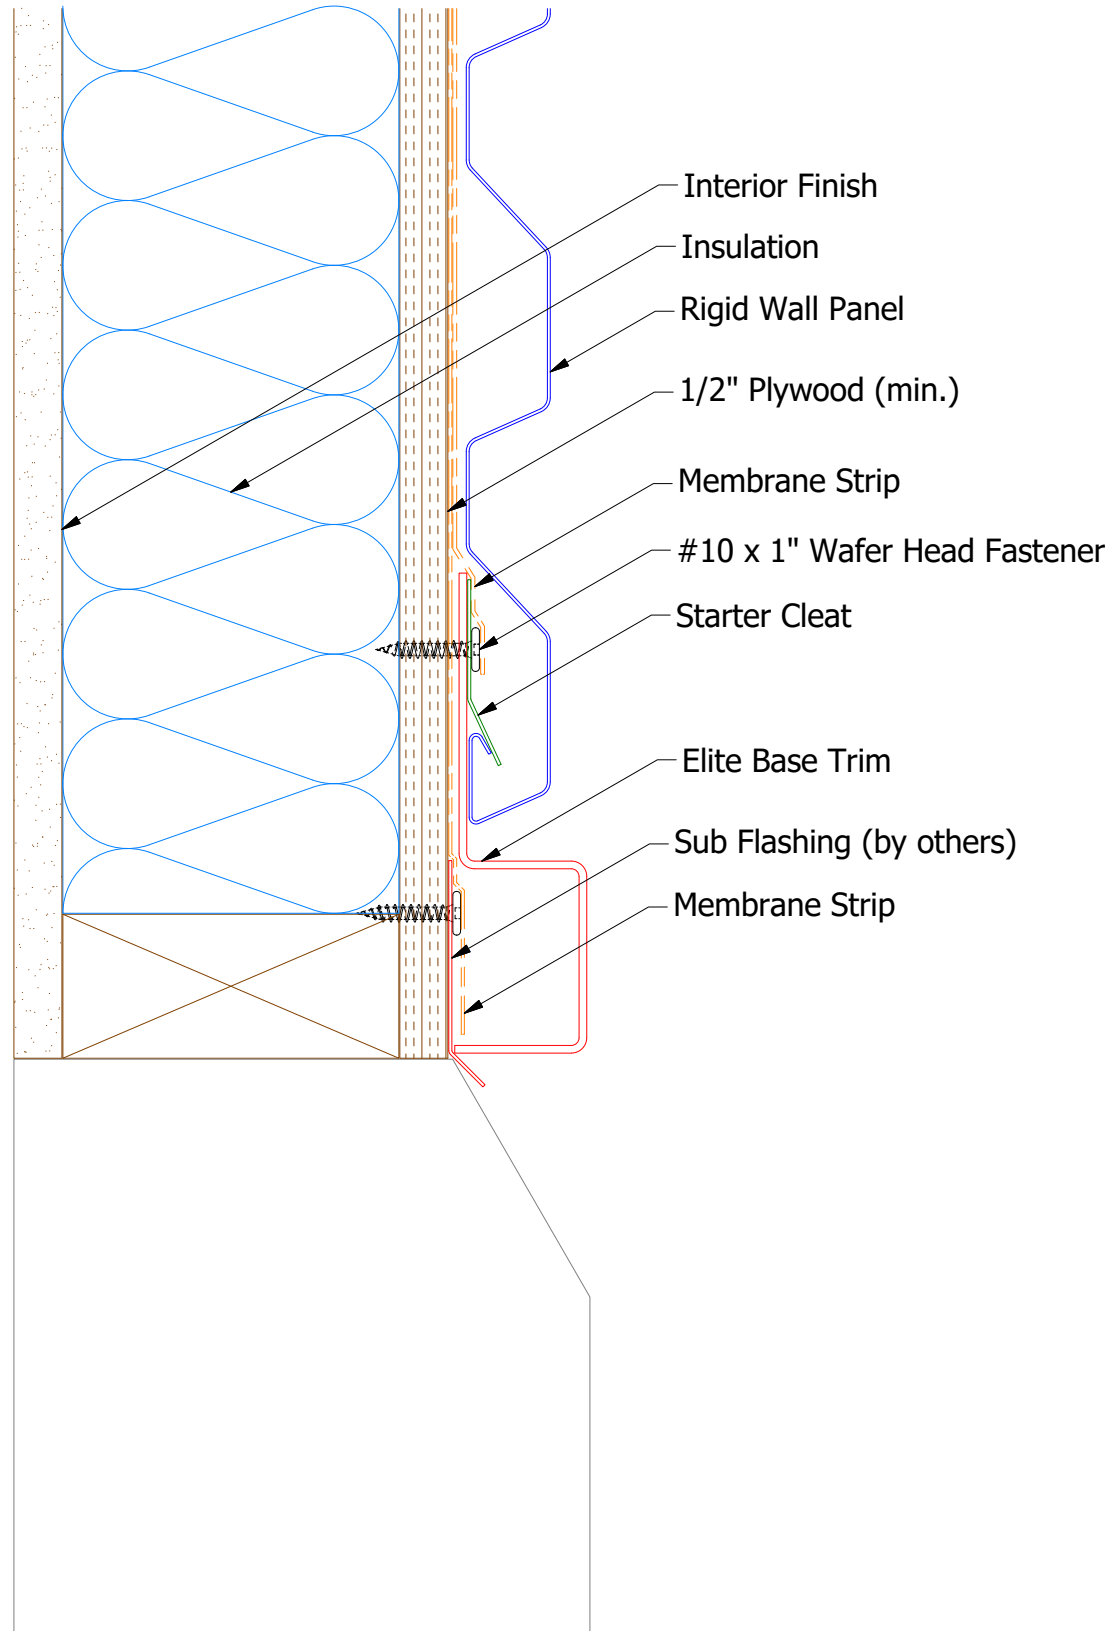

Horizontal Panel

Elite Base Trim

Starter Cleat

ATAS INTERNATIONAL, INC
 Allentown PA
 610-395-8445
 Mesa AZ
 480-558-7210

				TITLE		Rigid Wall Elite Base Detail	
				DWG. NO.	DR	KRK	DATE
				REV. NO.	APP		DATE
				SH. SIZE	B	SCALE	X:X
01	3/28/2018	Updated Extrusion Name	KRK				10/31/2014
REV. NO.	DATE	DESCRIPTION OF REVISION	BY	APP			