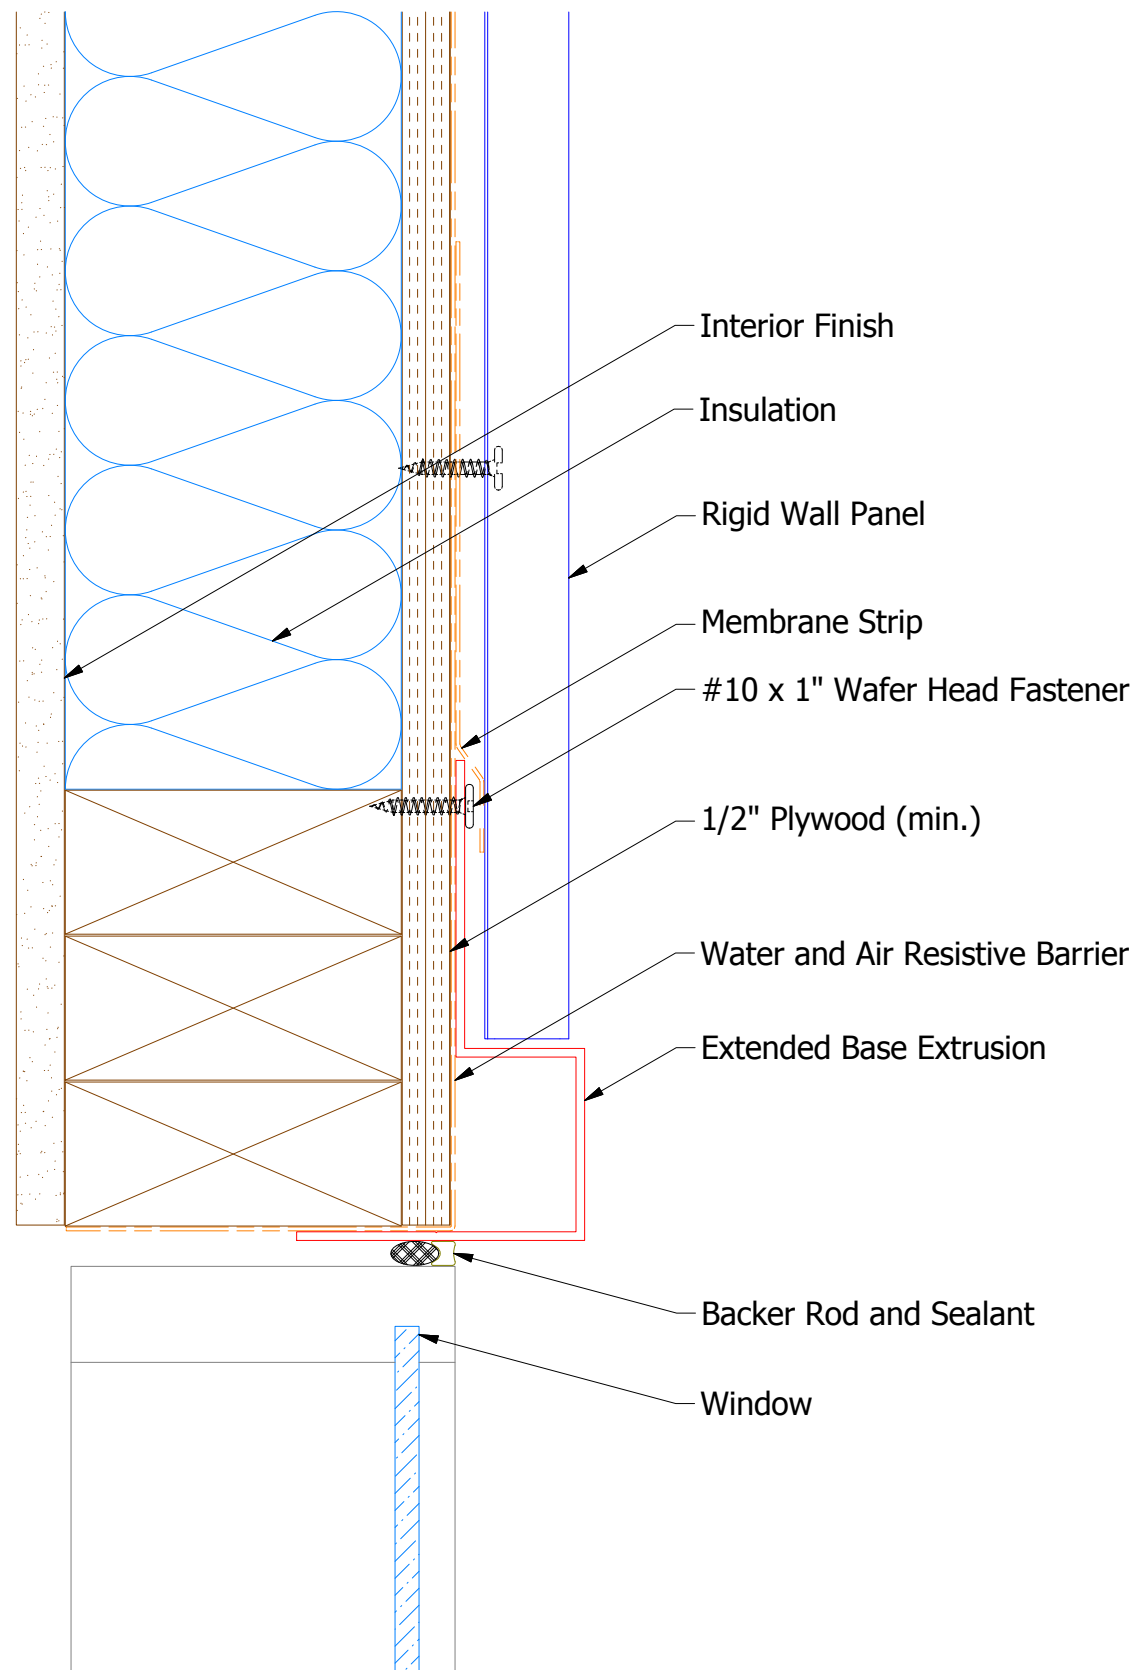

Vertical Panel

Extended Base Extrusion

ATAS INTERNATIONAL, INC
 Allentown PA
 610-395-8445
 Mesa AZ
 480-558-7210

TITLE		Head Extrusion Detail	
DWG. NO.	DR	DATE	
	KRK	10/31/2014	
REV. NO.	DATE	DESCRIPTION OF REVISION	BY
01	3/28/2018	Updated Extrusion Name	KRK
			APP
			APP
	SH. SIZE	B	SCALE
			X:X