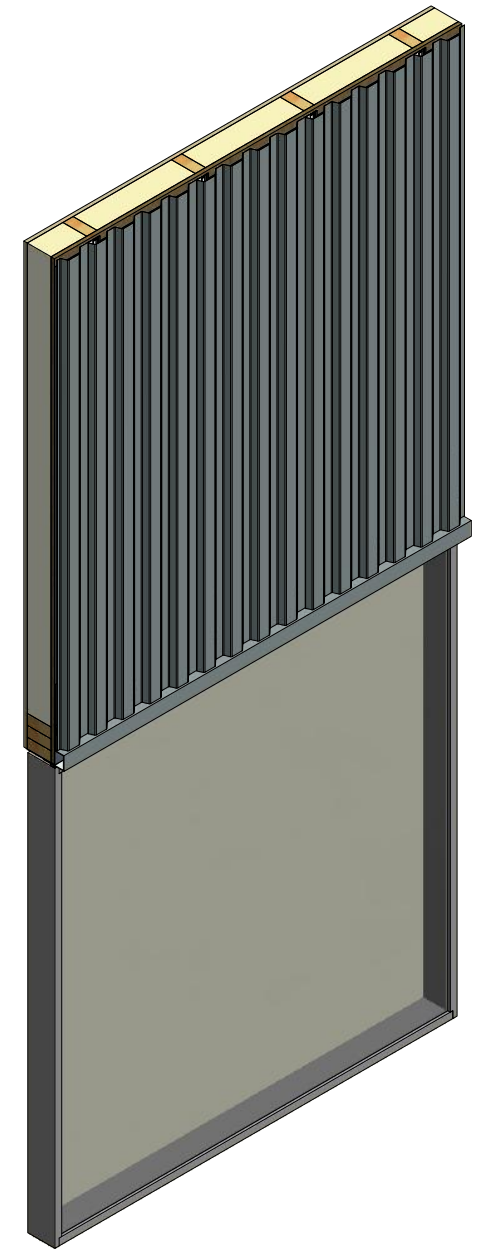

Vertical Panel

Extended Base Extrusion

ATAS INTERNATIONAL, INC
 Allentown PA
 610-395-8445
 Mesa AZ
 480-558-7210

TITLE		Head Extrusion Detail	
DWG. NO.	DR	DATE	
	KRK	10/31/2014	
REV. NO.	DATE	DESCRIPTION OF REVISION	BY
01	3/28/2018	Updated Extrusion Name	KRK
			APP
			APP
	SH. SIZE	B	SCALE
			X:X