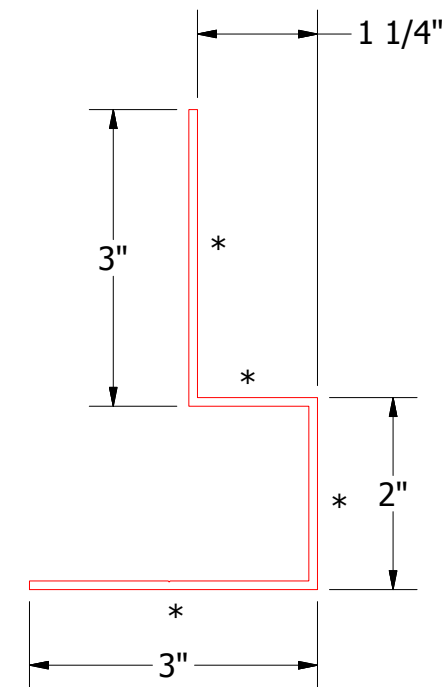

Vertical Panel

Extended Base Extrusion

ATAS INTERNATIONAL, INC
 Allentown PA
 610-395-8445
 Mesa AZ
 480-558-7210

TITLE		Head Extrusion Detail	
DWG. NO.	DR	DATE	
	KRK	10/31/2014	
REV. NO.	DATE	DESCRIPTION OF REVISION	BY
01	3/28/2018	Updated Extrusion Name	KRK
			APP
			APP
	SH. SIZE	B	SCALE
			X:X