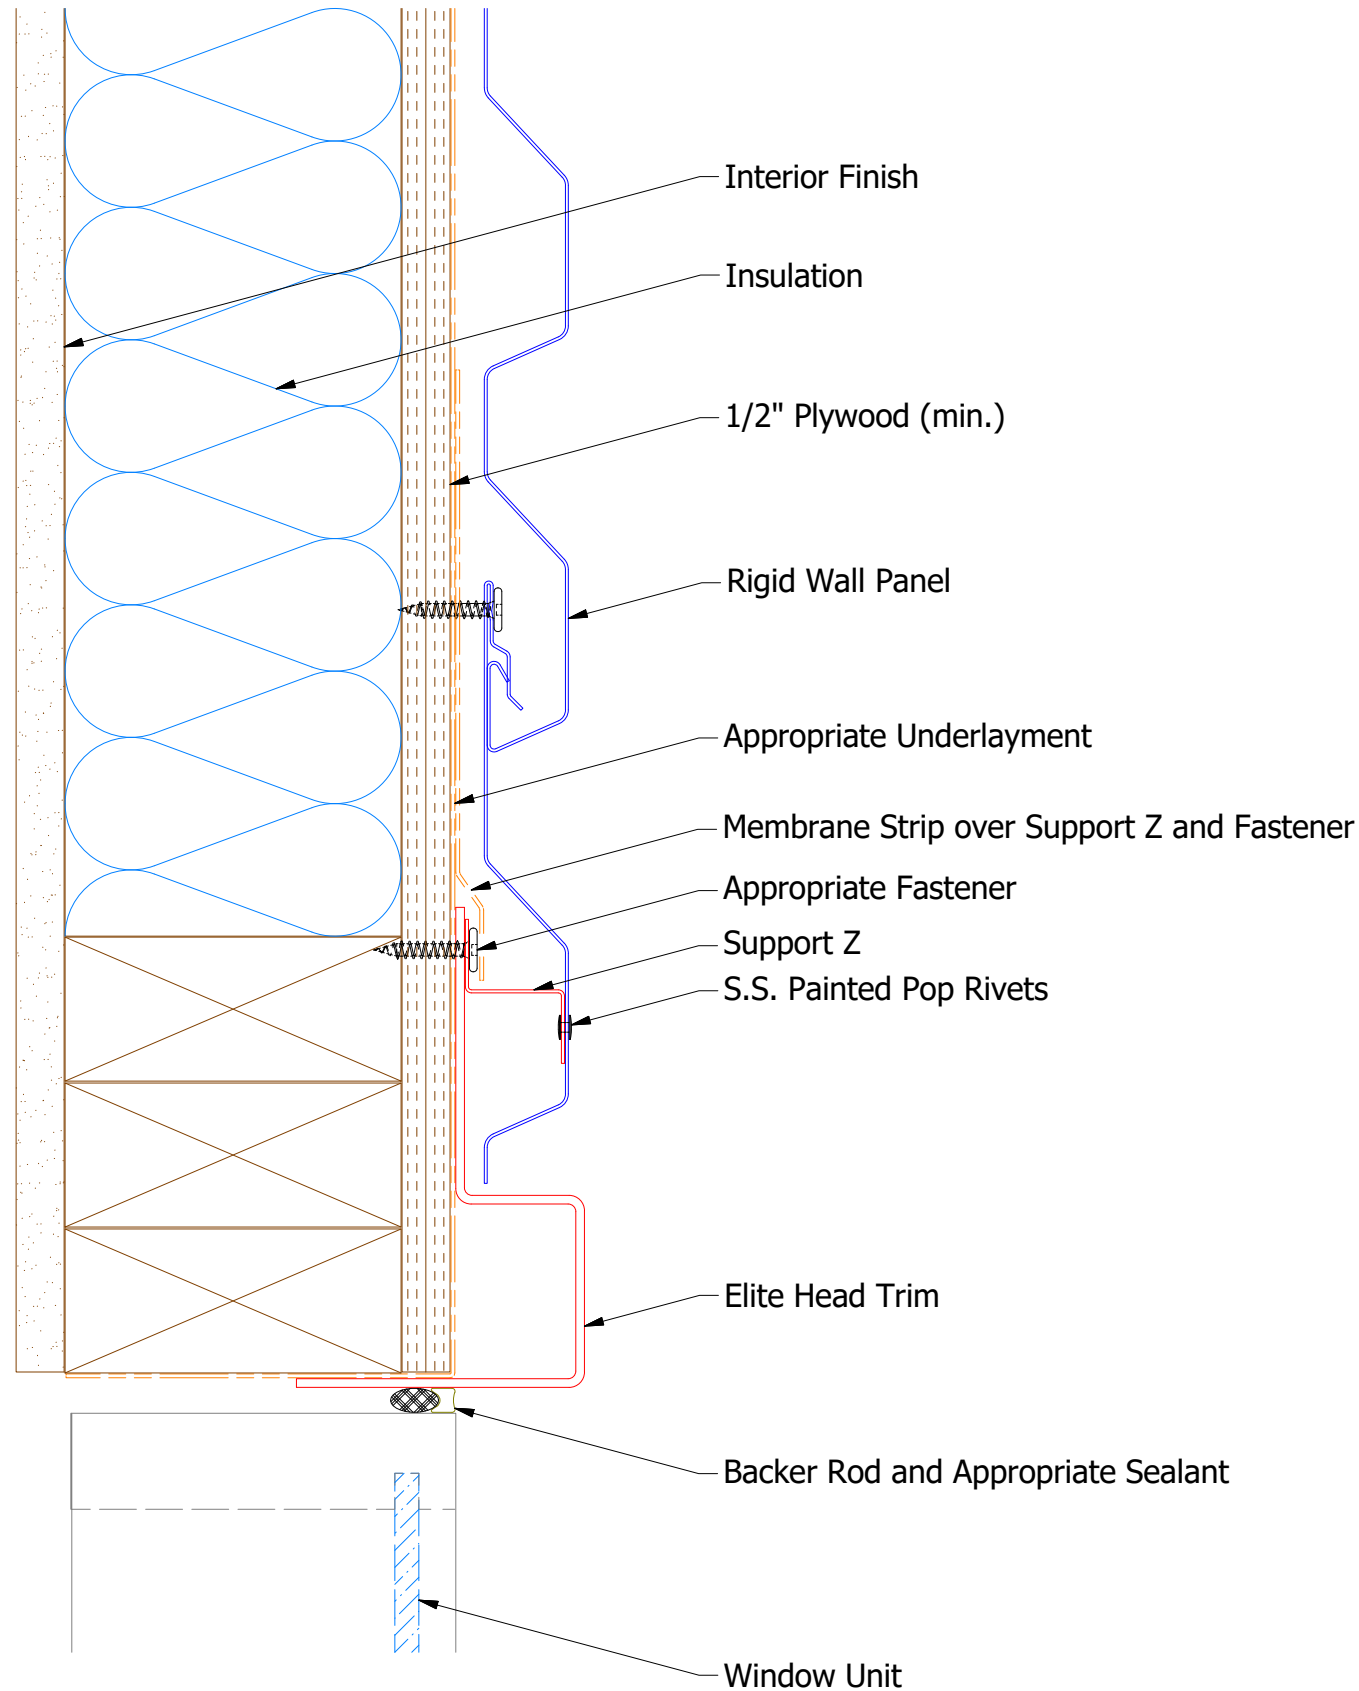

# Horizontal Panel

Elite Head Trim

 <b>ATAS INTERNATIONAL, INC</b> Allentown PA 610-395-8445 Mesa AZ 480-558-7210		
<b>TITLE</b> Rigid Wall Elite Head Detail		
DWG. NO.	DR KRK APP	DATE 10/31/2014 DATE
REV. NO.	DATE	DESCRIPTION OF REVISION
BY KRK	APP	SH. SIZE B SCALE X:X

01	3/28/2018	Updated Extrusion Name	KRK
REV. NO.	DATE	DESCRIPTION OF REVISION	BY APP