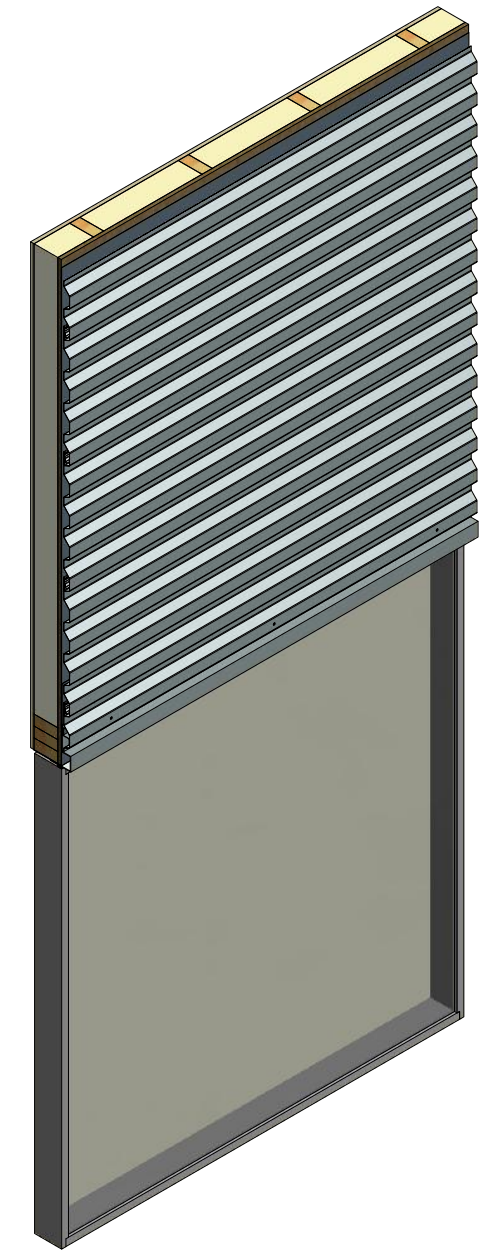

Horizontal Panel

Extended Base Extrusion

ATAS INTERNATIONAL, INC
 Allentown PA
 610-395-8445
 Mesa AZ
 480-558-7210

TITLE
Head Extrusion Detail

					DWG. NO.	DR	KRK	DATE	10/31/2014
01	3/28/2018	Updated Extrusion Name	KRK		MATERIAL	APP		DATE	
REV. NO.	DATE	DESCRIPTION OF REVISION	BY	APP	SH. SIZE	B	SCALE	X:X	