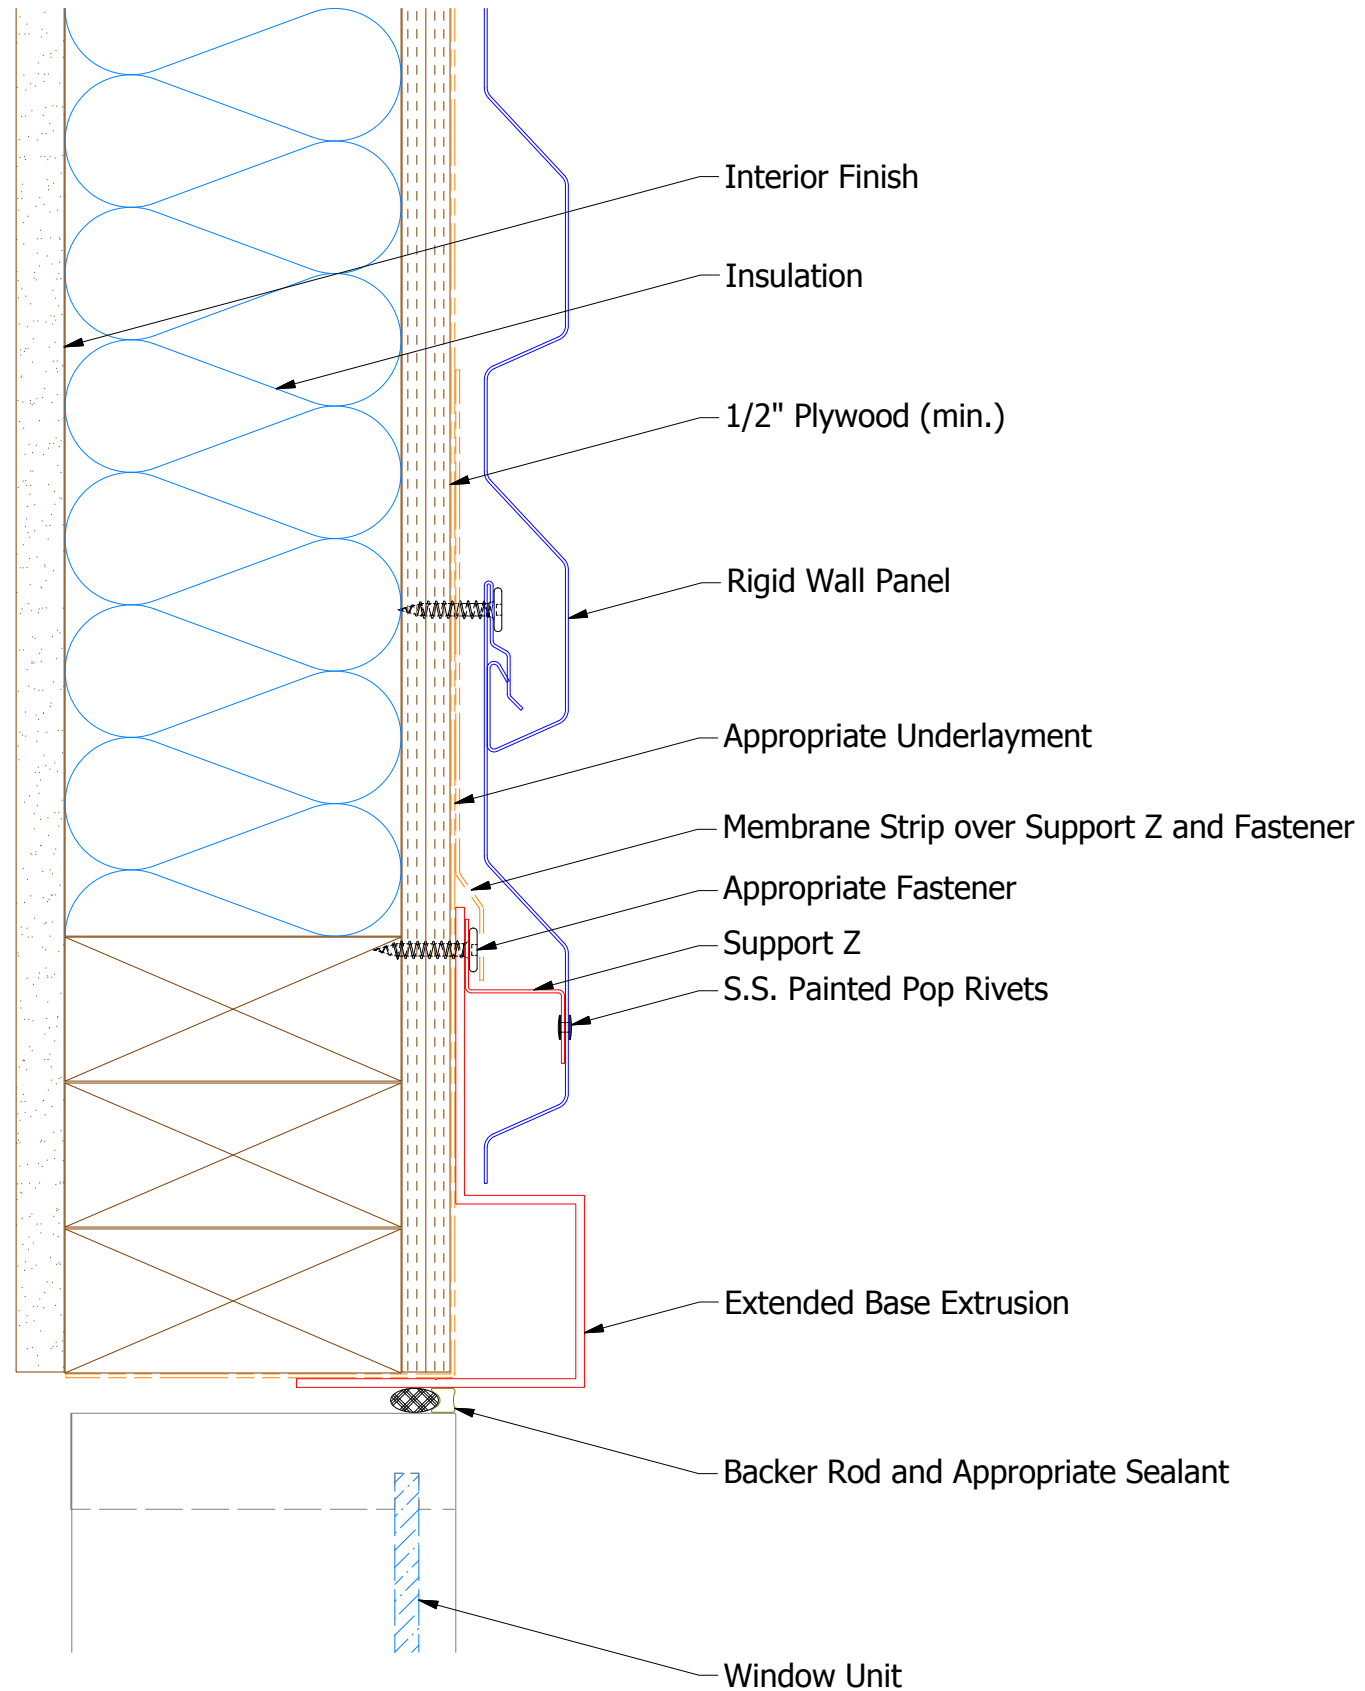

Horizontal Panel

Extended Base Extrusion

ATAS INTERNATIONAL, INC
 Allentown PA
 610-395-8445
 Mesa AZ
 480-558-7210

TITLE
Head Extrusion Detail

					DWG. NO.	DR	KRK	DATE	10/31/2014
01	3/28/2018	Updated Extrusion Name	KRK		MATERIAL	APP		DATE	
REV. NO.	DATE	DESCRIPTION OF REVISION	BY	APP	SH. SIZE	B	SCALE	X:X	