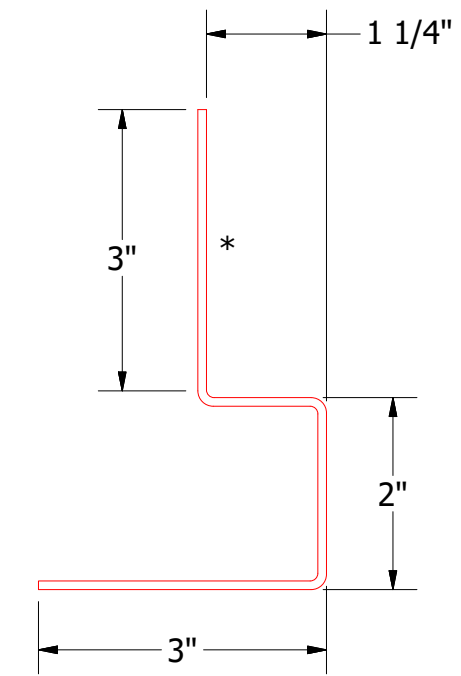

# Horizontal Panel

Elite Head Trim

 <b>ATAS INTERNATIONAL, INC</b> Allentown PA 610-395-8445 Mesa AZ 480-558-7210		
<b>TITLE</b> Rigid Wall Elite Head Detail		
DWG. NO.	DR KRK APP	DATE 10/31/2014 DATE
REV. NO.	DATE	DESCRIPTION OF REVISION
BY KRK	APP	SH. SIZE B SCALE X:X

01	3/28/2018	Updated Extrusion Name	KRK
REV. NO.	DATE	DESCRIPTION OF REVISION	BY APP