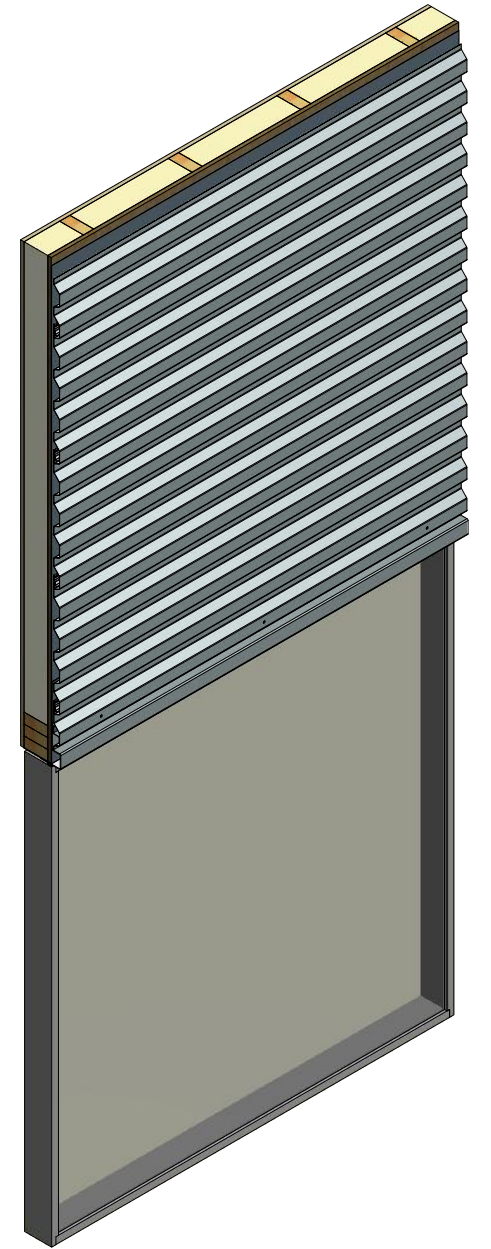

# Horizontal Panel

Elite Head Trim

 <b>ATAS INTERNATIONAL, INC</b> Allentown PA 610-395-8445 Mesa AZ 480-558-7210		
<b>TITLE</b> Rigid Wall Elite Head Detail		
DWG. NO.	DR KRK APP	DATE 10/31/2014 DATE
REV. NO.	DATE	DESCRIPTION OF REVISION
BY KRK	APP	SH. SIZE B SCALE X:X

01	3/28/2018	Updated Extrusion Name	KRK
REV. NO.	DATE	DESCRIPTION OF REVISION	BY APP