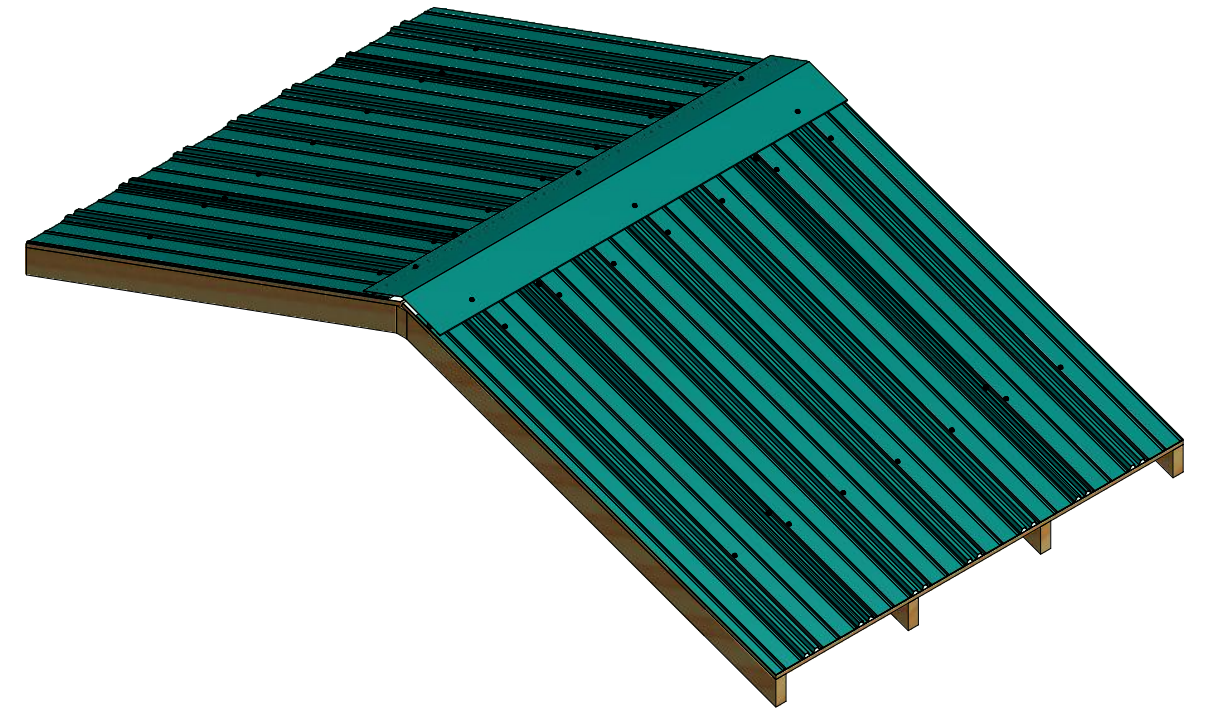

BGA301-Ridge Cap

ATAS ATAS INTERNATIONAL, INC
 Allentown PA
 610-395-8445
 Mesa AZ
 480-558-7210

TITLE
Grand V Ridge Detail

REV. NO.	DATE	DESCRIPTION OF REVISION	BY	APP	DWG. NO.	DR	DATE
						KRK	1/22/2016
					MATERIAL	APP	DATE
					SH. SIZE	B	SCALE X:X