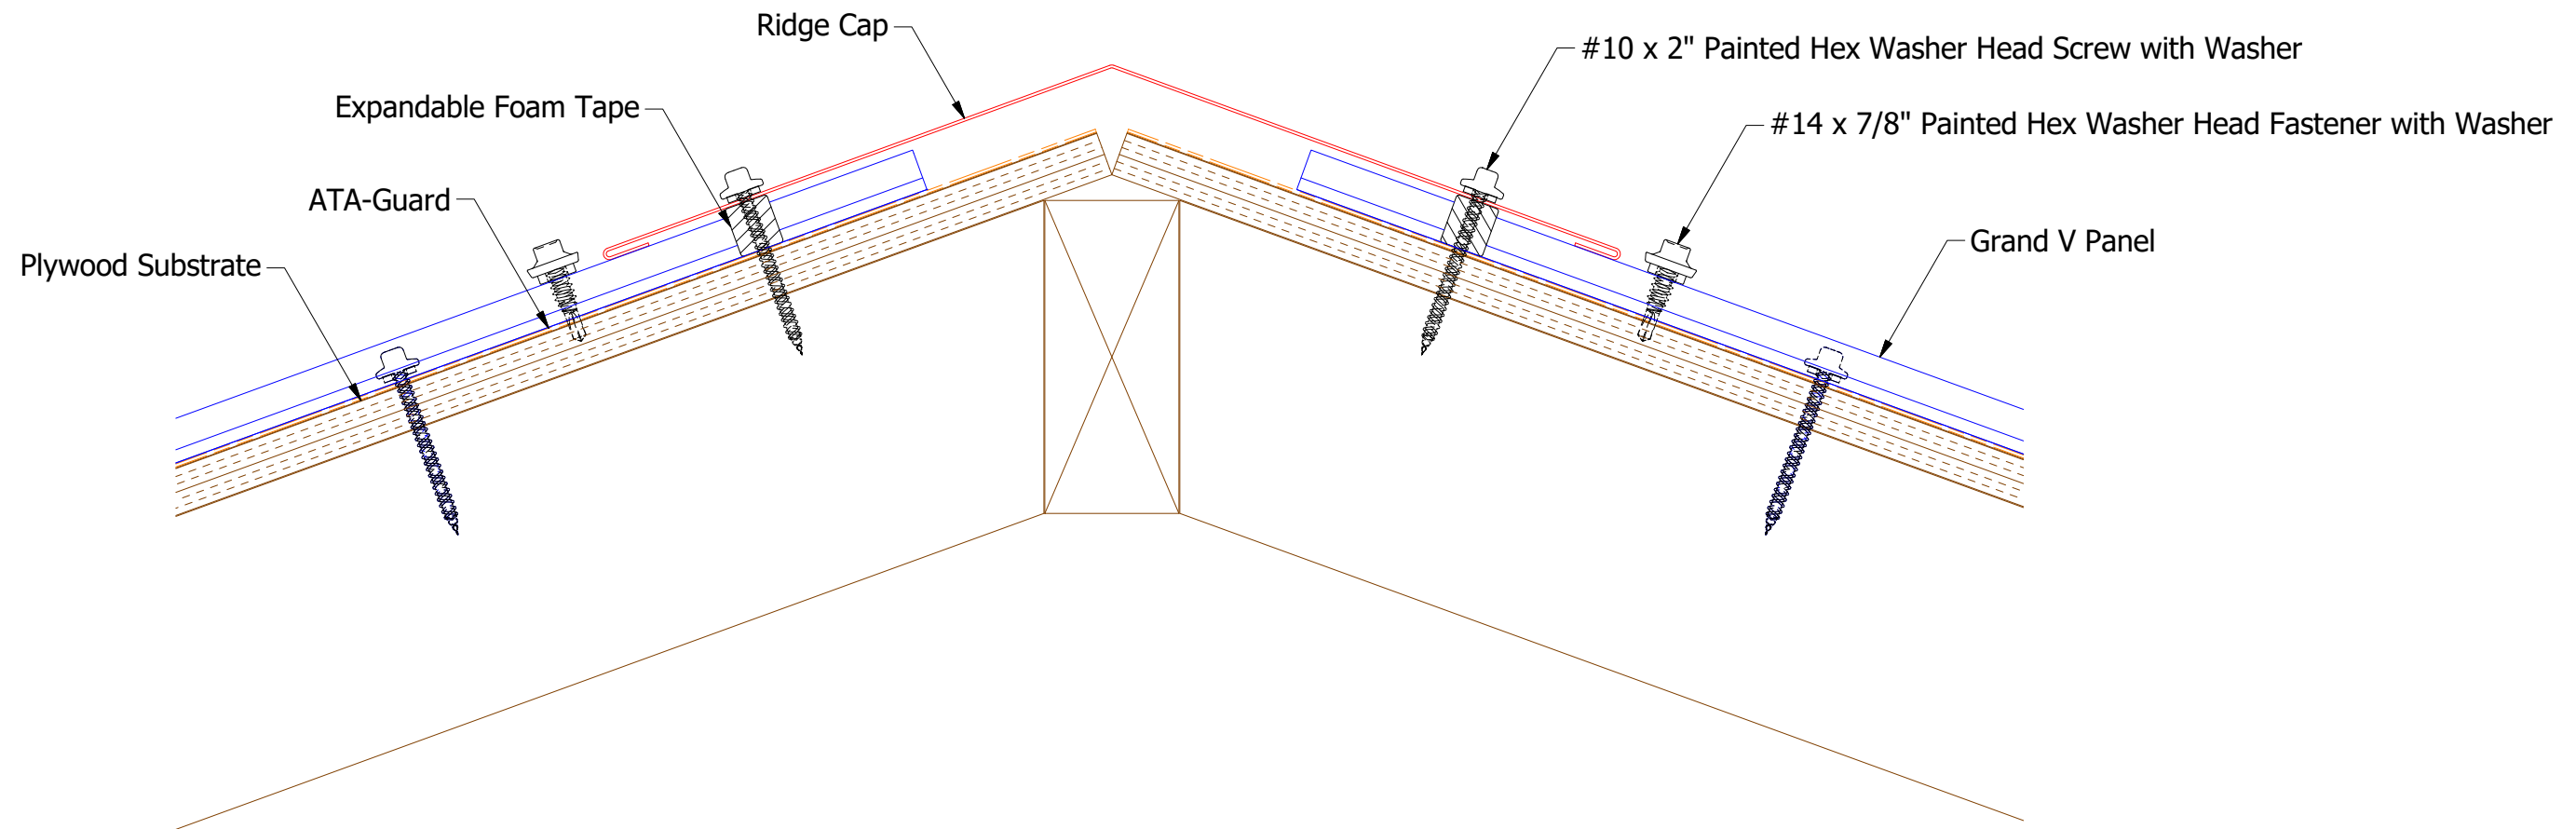

BGA301-Ridge Cap

ATAS ATAS INTERNATIONAL, INC
 Allentown PA
 610-395-8445
 Mesa AZ
 480-558-7210

TITLE
Grand V Ridge Detail

REV. NO.	DATE	DESCRIPTION OF REVISION	BY	APP	DWG. NO.	DR	DATE
						KRK	1/22/2016
					MATERIAL	APP	DATE
					SH. SIZE	B	SCALE X:X