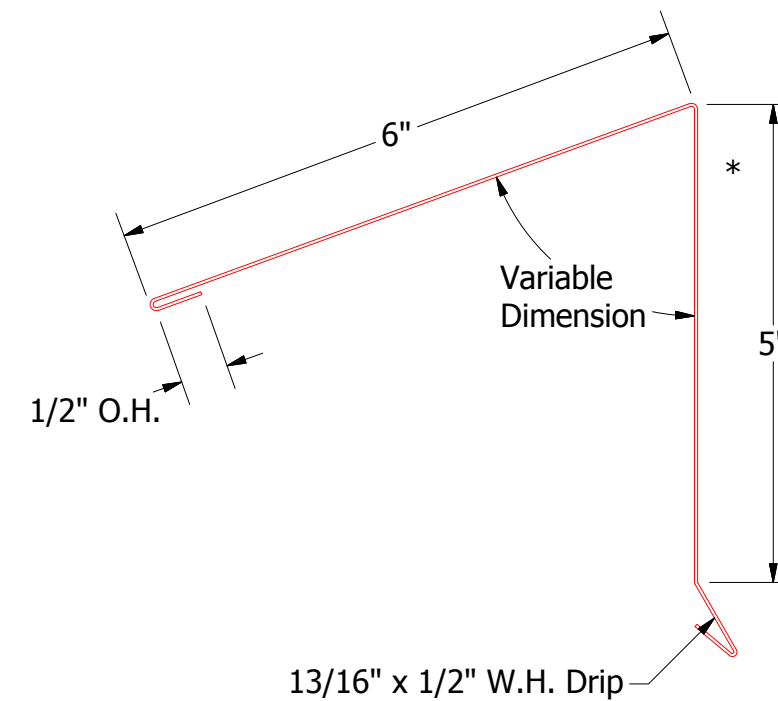

#10 x 2" Painted Hex Washer Head Fastener with Washer

Metal Angle Closure

BWA342-Shed Ridge Cap

ATAS INTERNATIONAL, INC
 Allentown PA
 610-395-8445
 Mesa AZ
 480-558-7210

TITLE Grand R Shed Ridge Detail

DR	KRK	DATE	12/12/2016
APP		DATE	
MATERIAL		SH. SIZE	B
		SCALE	X:X

REV. NO.	DATE	DESCRIPTION OF REVISION	BY	APP
1	3/14/2019	Added Metal Angle Closure	DMR	