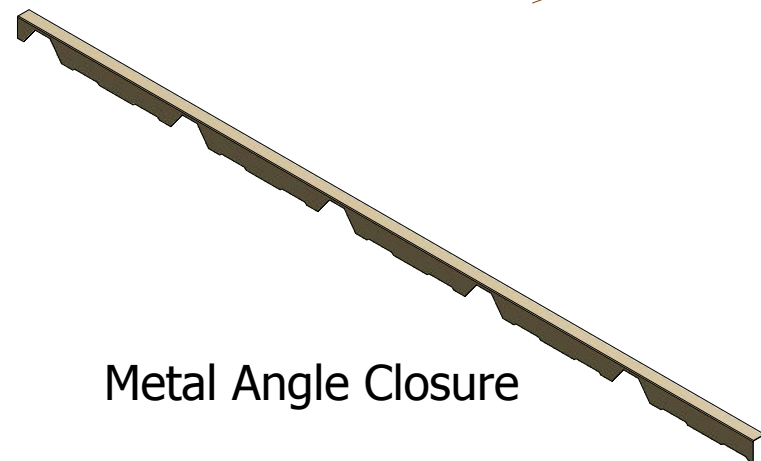

#10 x 2" Painted Hex Washer Head Fastener with Washer

Metal Angle Closure

BWA342-Shed Ridge Cap

ATAS INTERNATIONAL, INC
 Allentown PA
 610-395-8445
 Mesa AZ
 480-558-7210

TITLE Grand R Shed Ridge Detail

DR	KRK	DATE	12/12/2016
APP		DATE	
MATERIAL		SH. SIZE	B
		SCALE	X:X

REV. NO.	DATE	DESCRIPTION OF REVISION	BY	APP
1	3/14/2019	Added Metal Angle Closure	DMR	