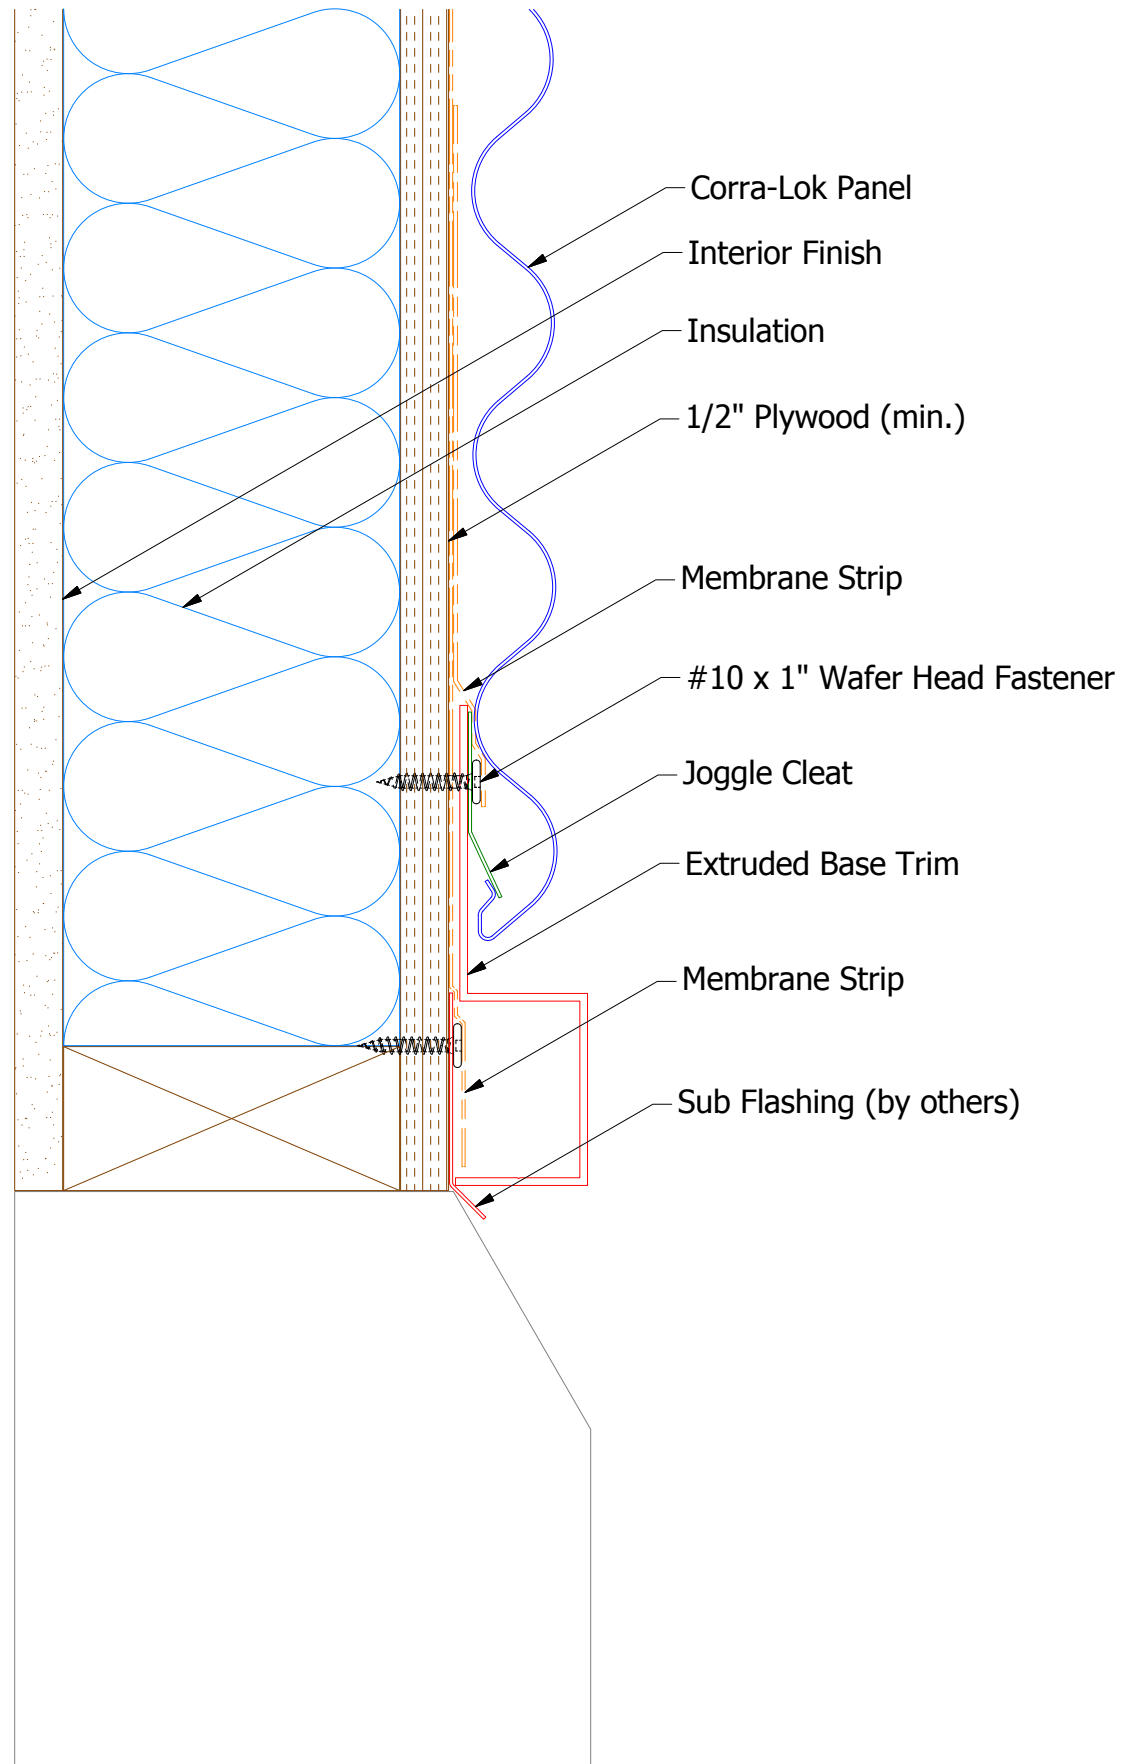

Horizontal Panel

Extruded Base Trim

Starter Cleat

Note: * denotes color side.

ATAS INTERNATIONAL, INC
 Allentown PA
 610-395-8445
 Mesa AZ
 480-558-7210

TITLE Corra-Lok Extruded Base Detail			
DWG. NO.	DR	DATE	1/25/2019
	DMR		
MATERIAL	APP	DATE	
REV. NO.	DATE	DESCRIPTION OF REVISION	BY APP
	SH. SIZE	B	SCALE X:X