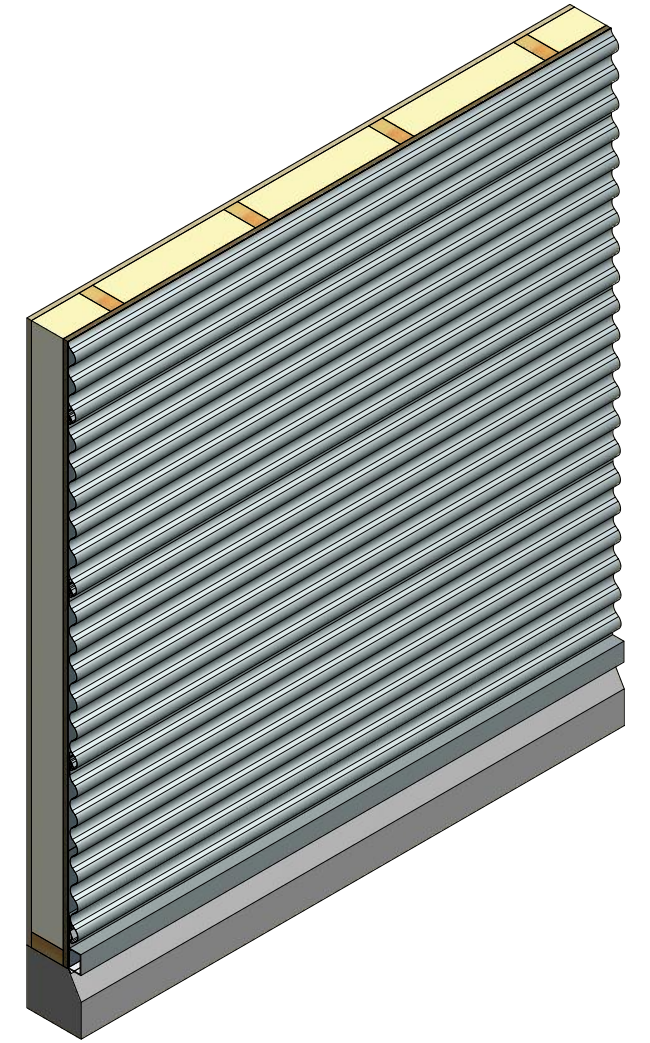

Horizontal Panel

Extruded Base Trim

Starter Cleat

Note: * denotes color side.

ATAS INTERNATIONAL, INC
 Allentown PA
 610-395-8445
 Mesa AZ
 480-558-7210

TITLE Corra-Lok Extruded Base Detail			
DWG. NO.	DR	DATE	1/25/2019
	DMR		
MATERIAL	APP	DATE	
REV. NO.	DATE	DESCRIPTION OF REVISION	BY APP
	SH. SIZE	B	SCALE X:X