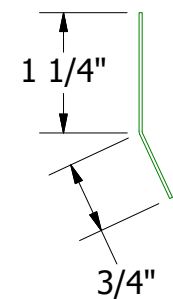

Horizontal Panel

Extruded Base Trim

Starter Cleat

Note: * denotes color side.

ATAS INTERNATIONAL, INC
 Allentown PA
 610-395-8445
 Mesa AZ
 480-558-7210

TITLE Corra-Lok Extruded Base Detail			
DWG. NO.	DR	DATE	1/25/2019
	DMR		
MATERIAL	APP	DATE	
REV. NO.	DATE	DESCRIPTION OF REVISION	BY APP
	SH. SIZE	B	SCALE X:X