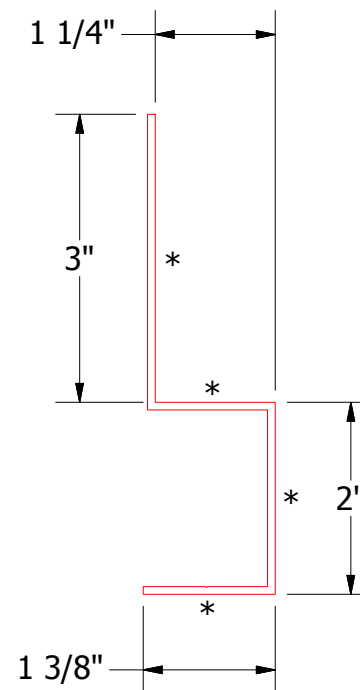

Horizontal Panel

Extruded Base Trim

Starter Cleat

Note: * denotes color side.

ATAS INTERNATIONAL, INC
 Allentown PA
 610-395-8445
 Mesa AZ
 480-558-7210

TITLE Corra-Lok Extruded Base Detail			
DWG. NO.	DR	DATE	1/25/2019
	DMR		
MATERIAL	APP	DATE	
REV. NO.	DATE	DESCRIPTION OF REVISION	BY APP
	SH. SIZE	B	SCALE X:X