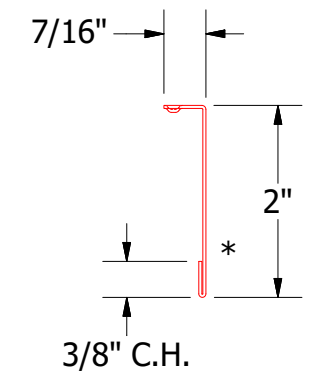

VLA670 - Snap J Base

UNS200 - Snap J Cover

**ATAS** ATAS INTERNATIONAL, INC  
 Allentown PA  
 610-395-8445  
 Mesa AZ  
 480-558-7210

TITLE  
**Versa-Lok Existing Window Sill Detail**

				DWG. NO.	DR	DATE
1	11/17/2020	Updated Snap J Cover SKU and Dimension from 13/16" to 2"	DMR	APP	DMR	6/29/2018
REV. NO.	DATE	DESCRIPTION OF REVISION	BY	APP	MATERIAL	DATE
					SH. SIZE	SCALE
					B	X:X

Note: \* denotes color side.