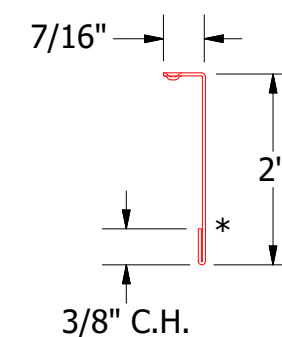

VLA039 - Snap J Base

UNS200 - Snap J Cover

ATAS INTERNATIONAL, INC
 Allentown PA
 610-395-8445
 Mesa AZ
 480-558-7210

TITLE
 Versa-Lok Window Sill Flange Detail

					DWG. NO.	DR	MBP	DATE	8/1/2018
1	11/17/2020	Updated Snap J Cover SKU and Dimension from 13/16" to 2"	DMR		MATERIAL	APP		DATE	
REV. NO.	DATE	DESCRIPTION OF REVISION	BY	APP	SH. SIZE	B	SCALE	X:X	

Note: * denotes color side.