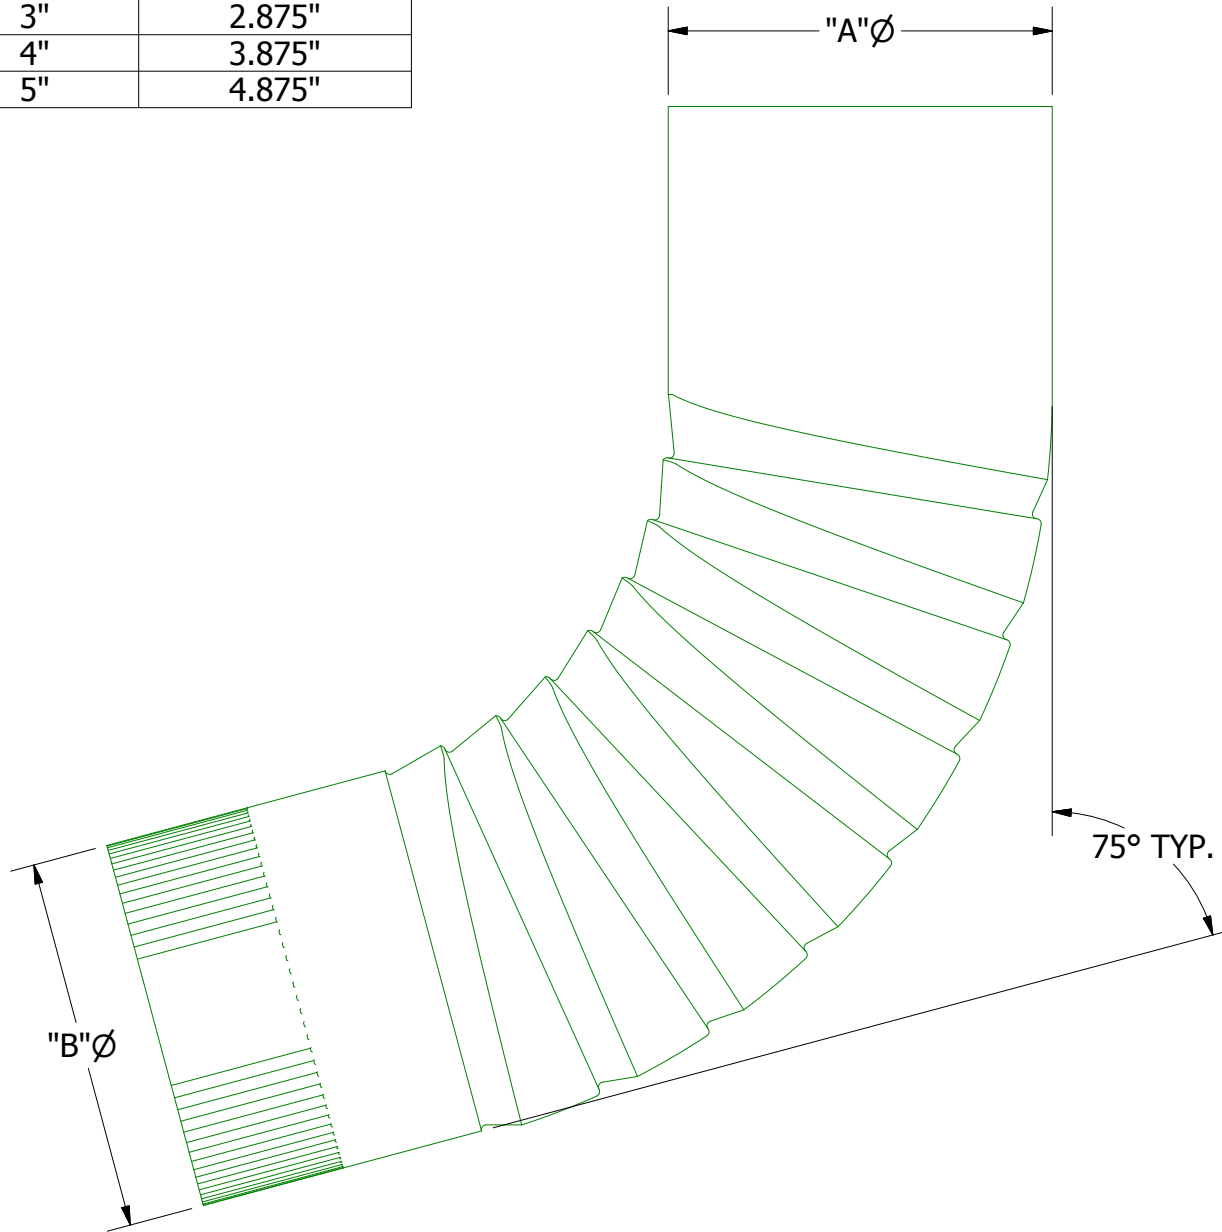

3"-5" Round Downspout Elbow

"A"	"B"
3"	2.875"
4"	3.875"
5"	4.875"

**ATAS INTERNATIONAL, INC**  
 Allentown PA  
 610-395-8445  
 Mesa AZ  
 480-558-7210

TITLE **Round Elbow Downspout Detail**

REV. NO.	DATE	DESCRIPTION OF REVISION	BY	APP	DWG. NO.	DR KRK	DATE 9/2/2014
					MATERIAL	APP	DATE
						SH. SIZE <b>A</b>	SCALE <b>X:X</b>