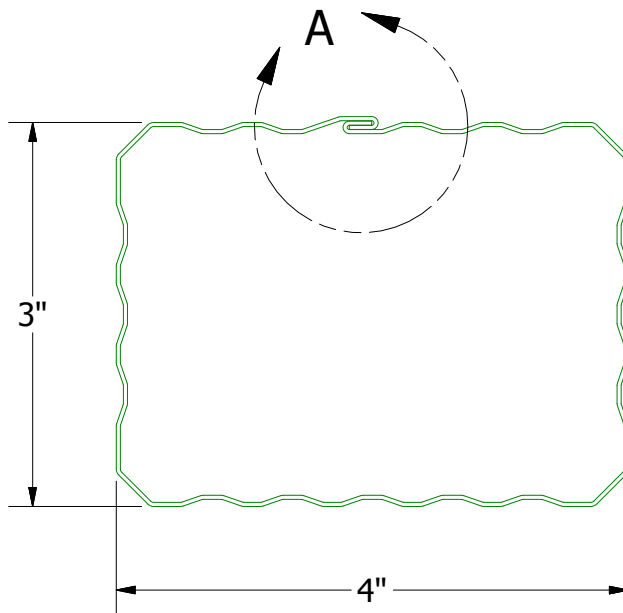

"A" Style Elbow

"B" Style Elbow

ATAS INTERNATIONAL, INC
 Allentown PA
 610-395-8445
 Mesa AZ
 480-558-7210

TITLE		Corrugated Downspout Elbow Detail	
DWG. NO.	DR	APP	DATE
	KRK		11/6/2014
MATERIAL	SH. SIZE	SCALE	
	A	X:X	