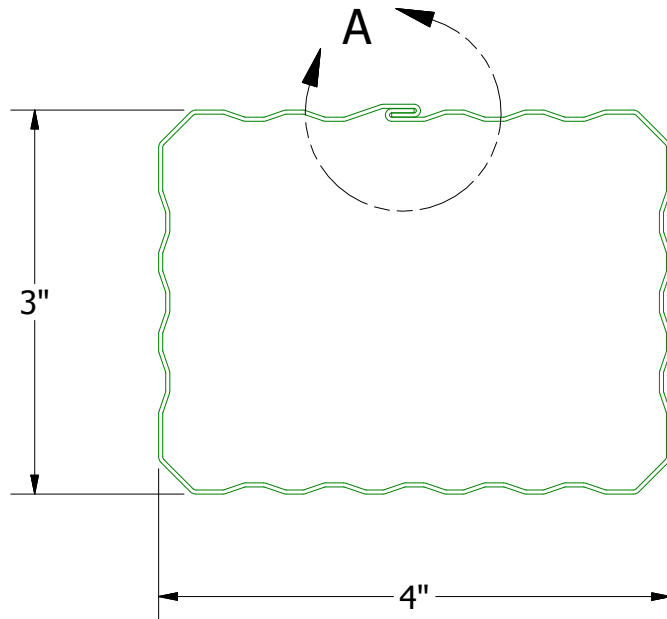

Swaged on one end

	ATAS INTERNATIONAL, INC Allentown PA 610-395-8445 Mesa AZ 480-558-7210		
	TITLE Corrugated Downspout Detail		
	DWG. NO.	DR KRK APP	DATE 11/6/2014 DATE
	MATERIAL	SH. SIZE A	SCALE X:X

REV. NO.	DATE	DESCRIPTION OF REVISION	BY	APP