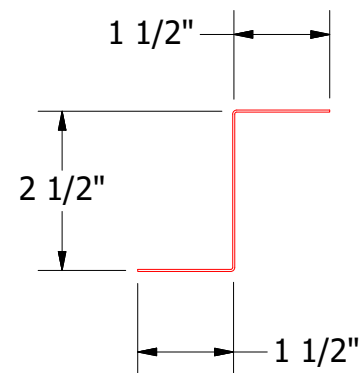

Butyl Tape Detail

FLA910-Z Closure

FLA211-Gable Starter Cleat

FLA210-Gable Trim Cap

Note: * denotes color side.

 ATAS INTERNATIONAL, INC Allentown PA 610-395-8445 Mesa AZ 480-558-7210		TITLE					
		FLS Starting Gable Detail					
REV. NO.	DATE	DESCRIPTION OF REVISION	BY	APP	DWG. NO.	DR	DATE
2	5/31/2019	Updated Clip Information	AJZ	KRK		KRK	10/8/2014
1	6/26/18	Updated Models and cleaned up dimensions	JC				
					MATERIAL	SH. SIZE	SCALE
						B	X:X