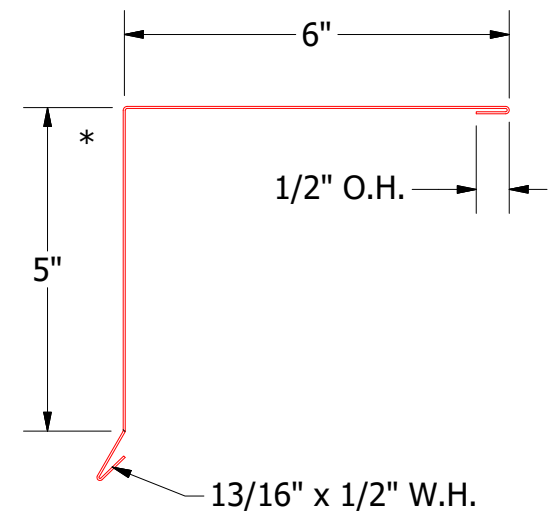

Butyl Tape Detail

FLA910-Z Closure

FLA211-Gable Starter Cleat

FLA210-Gable Trim Cap

Note: * denotes color side.

 ATAS INTERNATIONAL, INC Allentown PA 610-395-8445 Mesa AZ 480-558-7210		TITLE					
		FLS Starting Gable Detail					
REV. NO.	DATE	DESCRIPTION OF REVISION	BY	APP	DWG. NO.	DR	DATE
2	5/31/2019	Updated Clip Information	AJZ	KRK		KRK	10/8/2014
1	6/26/18	Updated Models and cleaned up dimensions	JC				
					MATERIAL	SH. SIZE	SCALE
						B	X:X