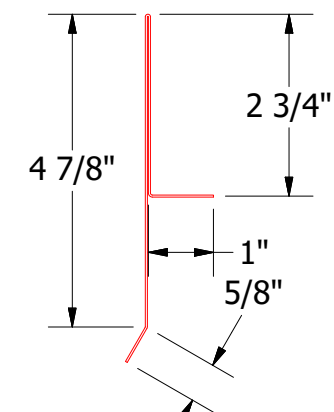

Butyl Tape Detail

FLA910-Z Closure

FLA211-Gable Starter Cleat

FLA210-Gable Trim Cap

Note: * denotes color side.

 ATAS INTERNATIONAL, INC Allentown PA 610-395-8445 Mesa AZ 480-558-7210		TITLE					
		FLS Starting Gable Detail					
REV. NO.	DATE	DESCRIPTION OF REVISION	BY	APP	DWG. NO.	DR	DATE
2	5/31/2019	Updated Clip Information	AJZ	KRK		KRK	10/8/2014
1	6/26/18	Updated Models and cleaned up dimensions	JC				
					MATERIAL	SH. SIZE	SCALE
						B	X:X