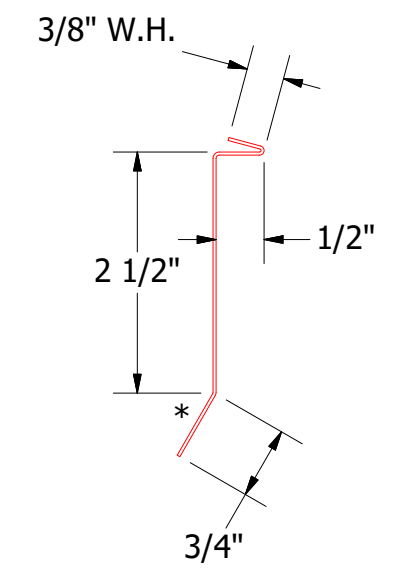

FLA910-Z Closure

FLA980-Counterflashing

FLA411-Sidewall Trim

Note: * denotes color side.

 ATAS INTERNATIONAL, INC Allentown PA 610-395-8445 Mesa AZ 480-558-7210	
FLS Ending Sidewall Detail	
REV. NO. 2 DATE 5/31/2019 DESCRIPTION OF REVISION Updated Clip Information BY AJZ APP KRK	DWG. NO. DR KRK DATE 10/7/2014 APP KRK DATE MATERIAL SH. SIZE B SCALE X:X