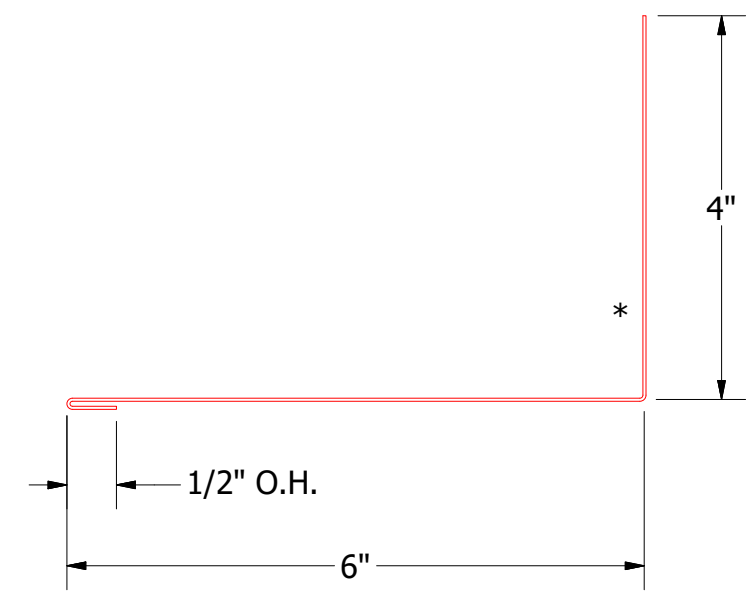

FLA910-Z Closure

FLA980-Counterflashing

FLA411-Sidewall Trim

Note: * denotes color side.

 ATAS INTERNATIONAL, INC Allentown PA 610-395-8445 Mesa AZ 480-558-7210	
FLS Ending Sidewall Detail	
REV. NO. 2 DATE 5/31/2019 DESCRIPTION OF REVISION Updated Clip Information BY AJZ APP KRK	DWG. NO. DR KRK DATE 10/7/2014 APP KRK DATE MATERIAL SH. SIZE B SCALE X:X