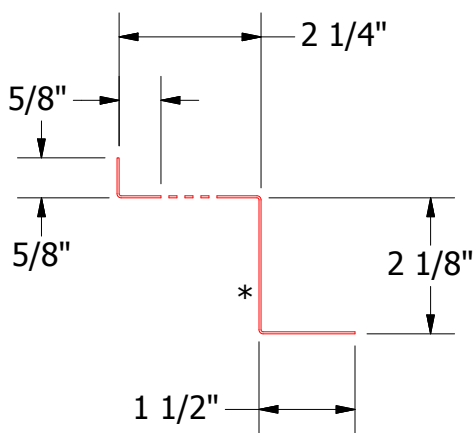

Note: * denotes color side.

Note: Neoprene Closures are not required if Factory Pre Notched Vented Z Closures are utilized.

Pre-Notched Vented Z Closure

Vented Z Closure

FLA980-Counterflashing

FLA999-Vented Headwall Trim

ATAS ATAS INTERNATIONAL, INC
 Allentown PA
 610-395-8445
 Mesa AZ
 480-558-7210

REV. NO.	DATE	DESCRIPTION OF REVISION	BY	APP	TITLE	DWG. NO.	DR	DATE
2	5/31/2019	Updated Clip Information	AJZ	KRK	FLR Vented Headwall Detail		KRK	10/6/2014
1	6/25/18	Updated Model and Dimensions	JC					
					MATERIAL		SH. SIZE	B
							SCALE	X:X