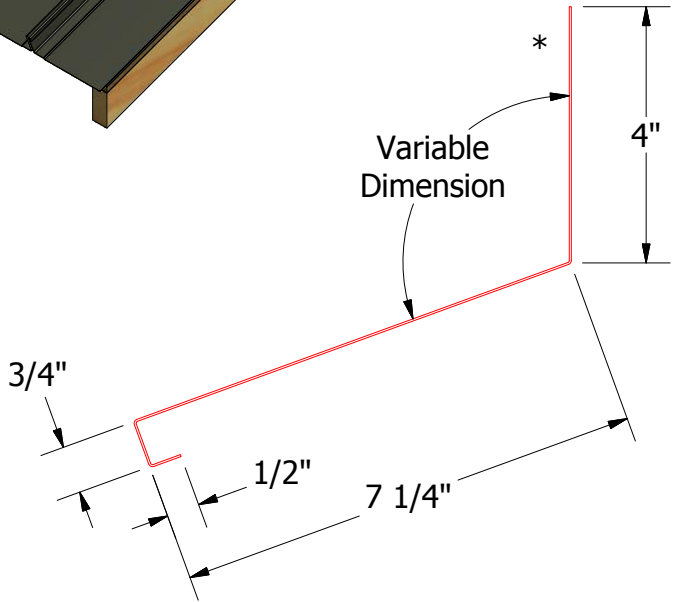

Note: * denotes color side.

Note: Neoprene Closures are not required if Factory Pre Notched Vented Z Closures are utilized.

Pre-Notched Vented Z Closure

Vented Z Closure

FLA980-Counterflashing

FLA999-Vented Headwall Trim