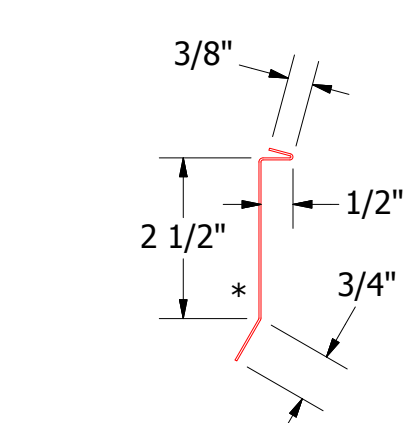

Note: * denotes color side.

Note: Neoprene Closures are not required if Factory Pre Notched Vented Z Closures are utilized.

Pre-Notched Vented Z Closure

Vented Z Closure

FLA980-Counterflashing

FLA999-Vented Headwall Trim

ATAS ATAS INTERNATIONAL, INC
 Allentown PA
 610-395-8445
 Mesa AZ
 480-558-7210

REV. NO.	DATE	DESCRIPTION OF REVISION	BY	APP	TITLE	DWG. NO.	DR	DATE
2	5/31/2019	Updated Clip Information	AJZ	KRK	FLR Vented Headwall Detail		KRK	10/6/2014
1	6/25/18	Updated Model and Dimensions	JC					
					MATERIAL		SH. SIZE	B
							SCALE	X:X