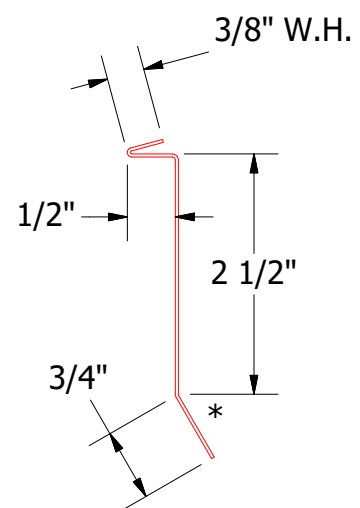

FLA410-Sidewall Trim

FLA980-Counterflashing

FLA916-Z Closure

ATAS ATAS INTERNATIONAL, INC
 Allentown PA
 610-395-8445
 Mesa AZ
 480-558-7210

TITLE		FLM Starting Sidewall Detail	
DR	KRK	DATE	9/11/2014
APP		DATE	
SH. SIZE	B	SCALE	X:X