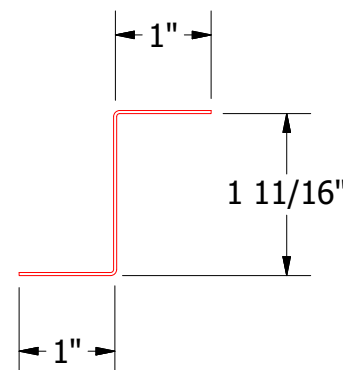

FLA410-Sidewall Trim

FLA980-Counterflashing

FLA916-Z Closure

ATAS ATAS INTERNATIONAL, INC
 Allentown PA
 610-395-8445
 Mesa AZ
 480-558-7210

TITLE		FLM Starting Sidewall Detail	
DR	KRK	DATE	9/11/2014
APP		DATE	
SH. SIZE	B	SCALE	X:X