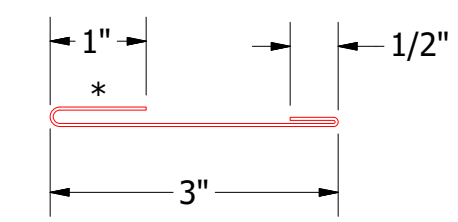

FLA980-Counterflashing

SFC999-Curved Sidewall Trim

FLA962-Utility Cleat

**Note:** \* denotes color side.

**ATAS** ATAS INTERNATIONAL, INC  
 Allentown PA  
 610-395-8445  
 Mesa AZ  
 480-558-7210

TITLE				FLM Curved Sidewall Detail	
REV. NO.	DATE	DESCRIPTION OF REVISION	BY	APP	MATERIAL
1	5/30/2019	Updated Clip Information	AJZ	KRK	

DWG. NO.	DR	DATE
	KRK	9/15/2014
	APP	DATE
SH. SIZE	B	SCALE
		X:X