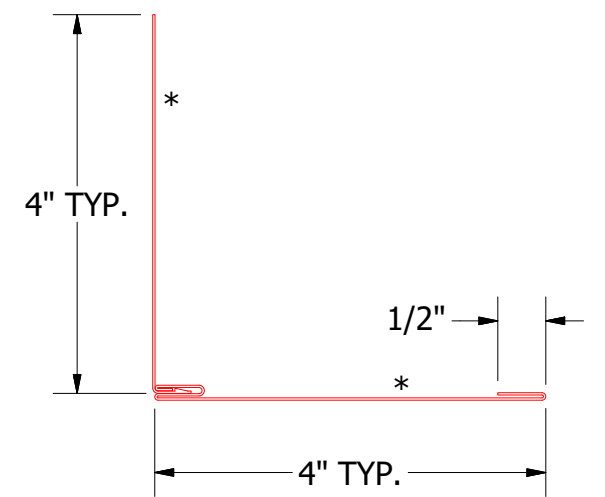

FLA980-Counterflashing

SFC999-Curved Sidewall Trim

FLA962-Utility Cleat

**Note:** \* denotes color side.

**ATAS** ATAS INTERNATIONAL, INC  
 Allentown PA  
 610-395-8445  
 Mesa AZ  
 480-558-7210

TITLE				FLM Curved Sidewall Detail	
REV. NO.	DATE	DESCRIPTION OF REVISION	BY	APP	MATERIAL
1	5/30/2019	Updated Clip Information	AJZ	KRK	

DWG. NO.	DR	DATE
	KRK	9/15/2014
	APP	DATE
SH. SIZE	B	SCALE
		X:X