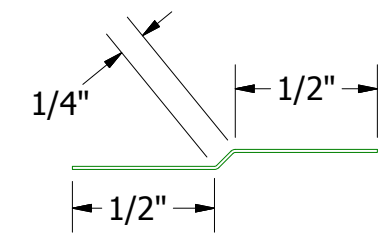

FLA800-Valley Trim

FLA975-Joggle Cleat

Note: * denotes color side.

ATAS INTERNATIONAL, INC
 Allentown PA
 610-395-8445
 Mesa AZ
 480-558-7210

REV. NO.		DATE	DESCRIPTION OF REVISION	BY	APP	TITLE	
2	5/29/2019		Updated Clip Information	AJZ	KRK	FLL Valley Detail	
01	6/19/18		Updating Grpahic and Dimensions	JC		FLL Valley Detail	
						DWG. NO.	DR
						MATERIAL	APP
						SH. SIZE	SCALE
						B	X:X
						DATE	DATE
						9/30/2014	