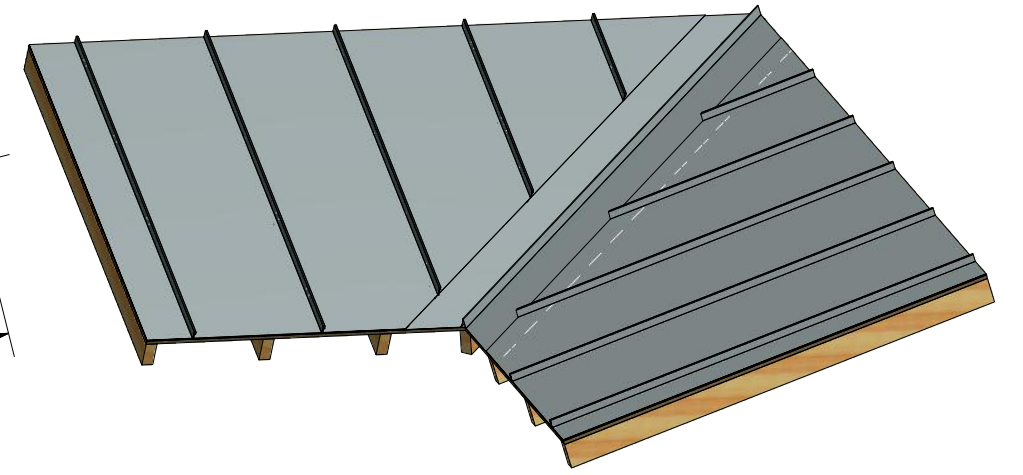

FLA800-Valley Trim

FLA975-Joggle Cleat

Note: * denotes color side.

ATAS INTERNATIONAL, INC
 Allentown PA
 610-395-8445
 Mesa AZ
 480-558-7210

REV. NO.		DATE	DESCRIPTION OF REVISION	BY	APP	TITLE	
2	5/29/2019		Updated Clip Information	AJZ	KRK	FLL Valley Detail	
01	6/19/18		Updating Grpahic and Dimensions	JC		FLL Valley Detail	
						DWG. NO.	DR
						MATERIAL	APP
						SH. SIZE	SCALE
						B	X:X
						DATE	DATE
						9/30/2014	