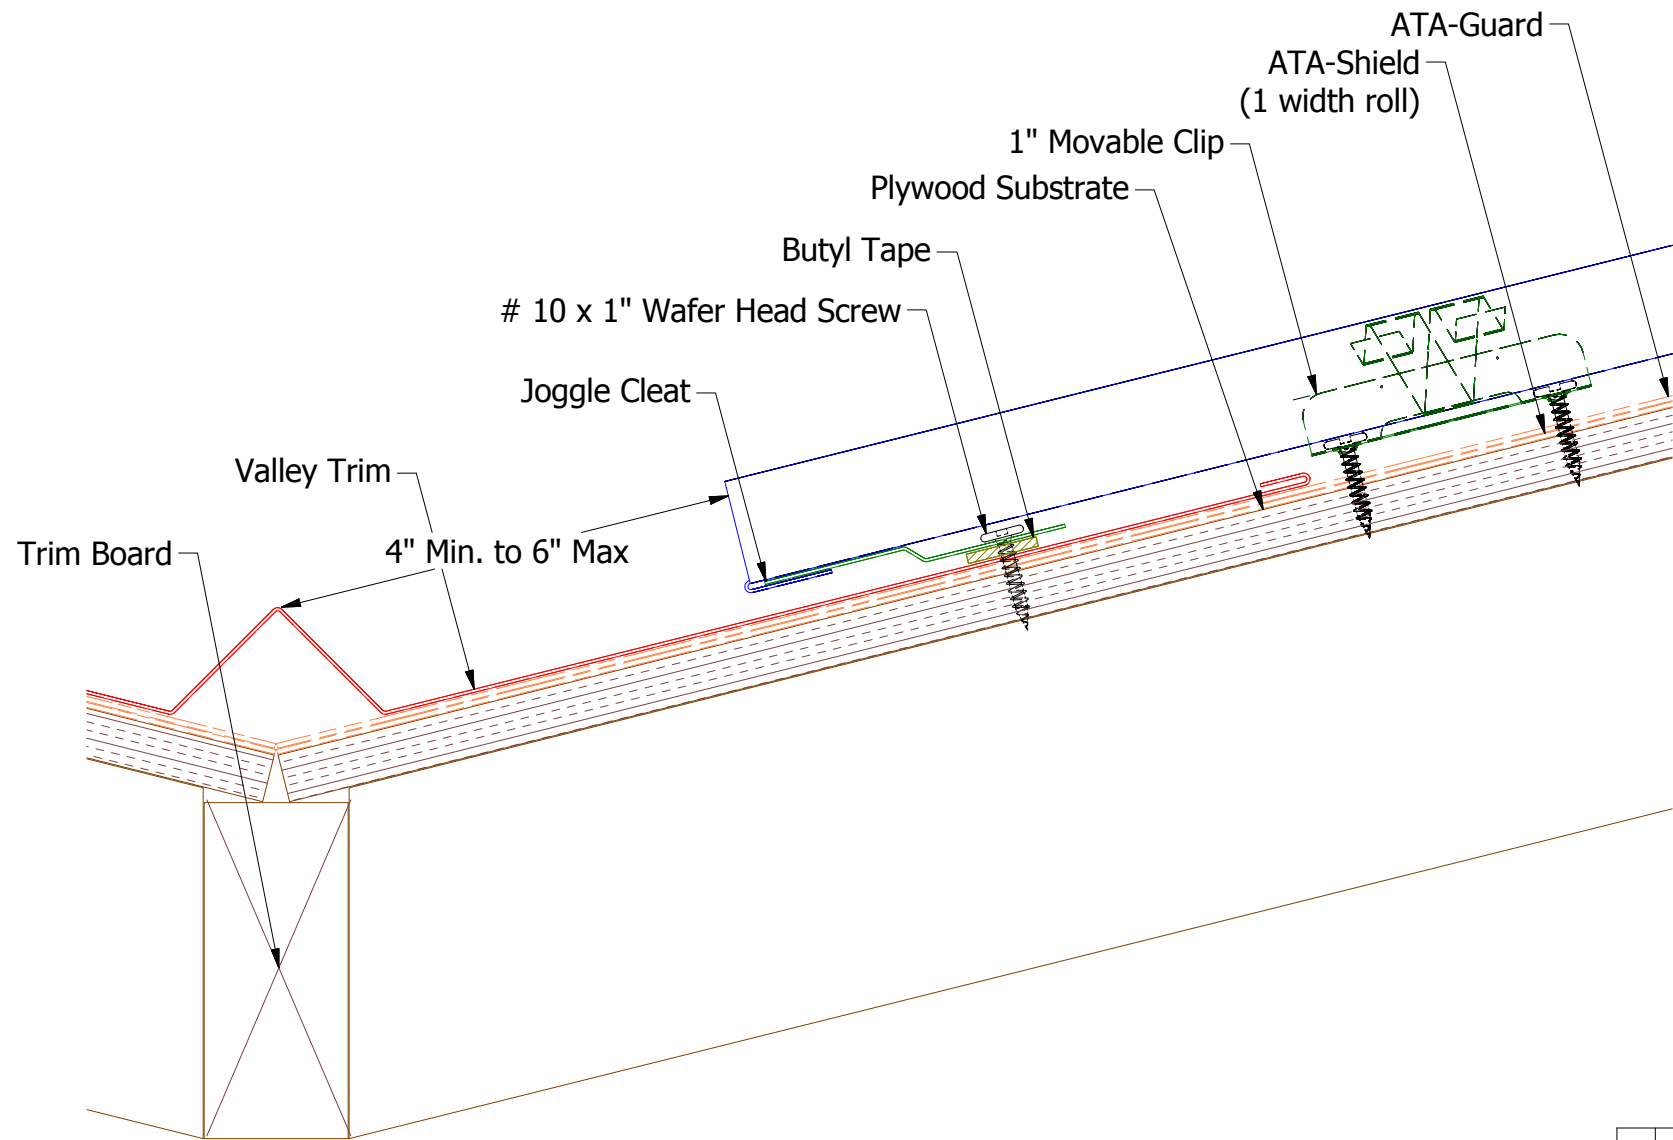

FLA800-Valley Trim

FLA975-Joggle Cleat

Note: * denotes color side.

ATAS INTERNATIONAL, INC
 Allentown PA
 610-395-8445
 Mesa AZ
 480-558-7210

REV. NO.		DATE	DESCRIPTION OF REVISION	BY	APP	TITLE	
2	5/29/2019		Updated Clip Information	AJZ	KRK	FLL Valley Detail	
01	6/19/18		Updating Grpahic and Dimensions	JC		FLL Valley Detail	
						DWG. NO.	DR
						MATERIAL	APP
						SH. SIZE	SCALE
						B	X:X
						DATE	DATE
						9/30/2014	