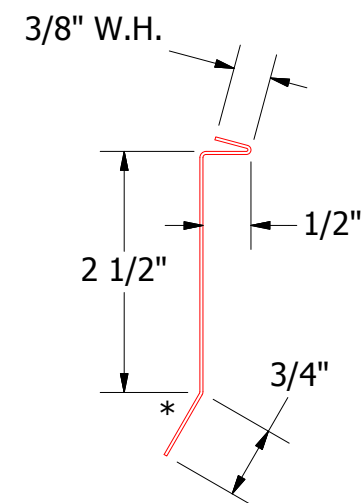

Butyl Tape Detail

FLA914-Z Closure

FLA980-Counterflashing

FLA410-Sidewall Trim

**Note:** \* denotes color side.

REV. NO.	DATE	DESCRIPTION OF REVISION	BY	APP	TITLE	DWG. NO.	DR	DATE
2	5/29/2019	Updated Clip Information	AJZ	KRK	FLL Ending Sidewall Detail	DRG. NO.	KRK	9/29/2014
1	6/18/18	Dimension Updating	JC	APP			DATE	
					MATERIAL		SH. SIZE	B
							SCALE	X:X