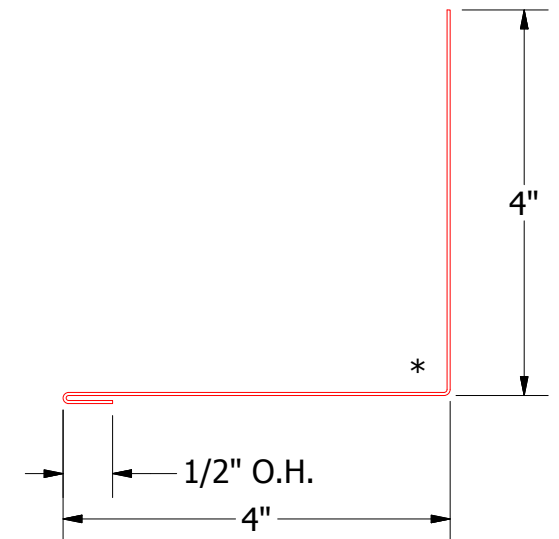

Butyl Tape Detail

FLA914-Z Closure

FLA980-Counterflashing

FLA410-Sidewall Trim

**Note:** \* denotes color side.

REV. NO.	DATE	DESCRIPTION OF REVISION	BY	APP	TITLE	DWG. NO.	DR	DATE
2	5/29/2019	Updated Clip Information	AJZ	KRK	FLL Ending Sidewall Detail	DRG. NO.	KRK	9/29/2014
1	6/18/18	Dimension Updating	JC	APP			DATE	
					MATERIAL		SH. SIZE	B
							SCALE	X:X