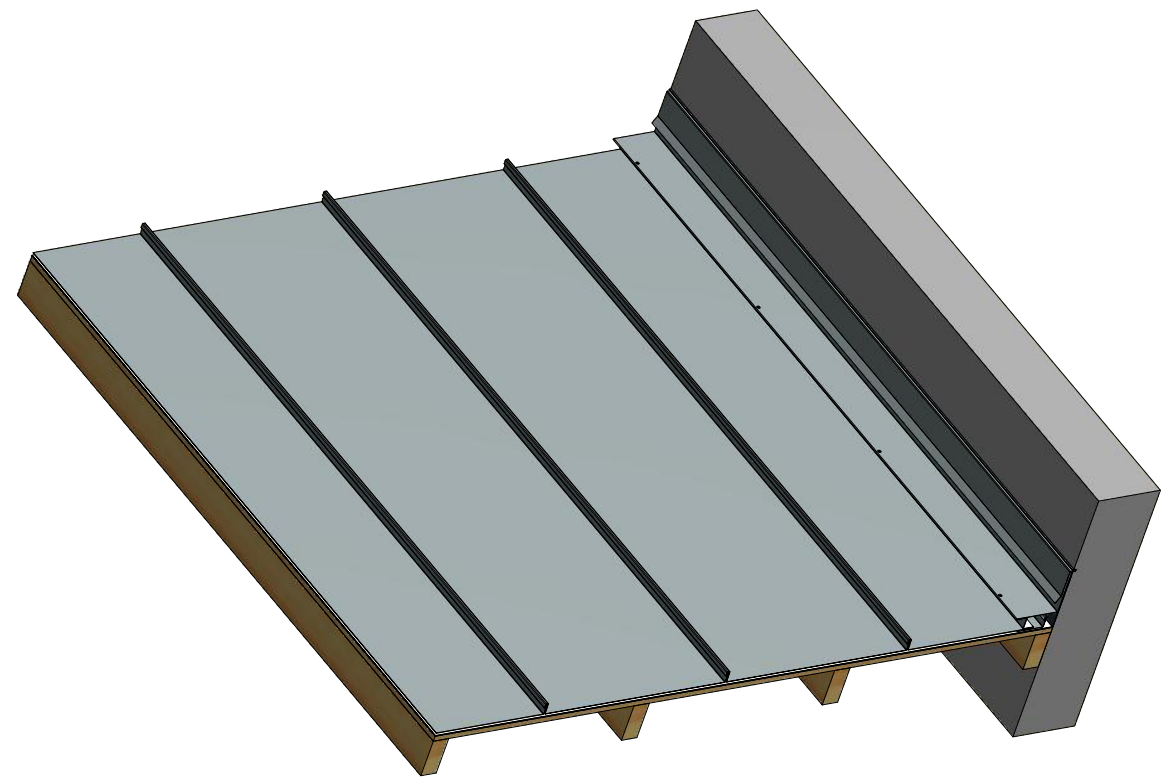

Butyl Tape Detail

FLA914-Z Closure

FLA980-Counterflashing

FLA410-Sidewall Trim

**Note:** \* denotes color side.

REV. NO.	DATE	DESCRIPTION OF REVISION	BY	APP	TITLE	DWG. NO.	DR	DATE
2	5/29/2019	Updated Clip Information	AJZ	KRK	FLL Ending Sidewall Detail	DRG. NO.	KRK	9/29/2014
1	6/18/18	Dimension Updating	JC	APP			DATE	
					MATERIAL		SH. SIZE	B
							SCALE	X:X