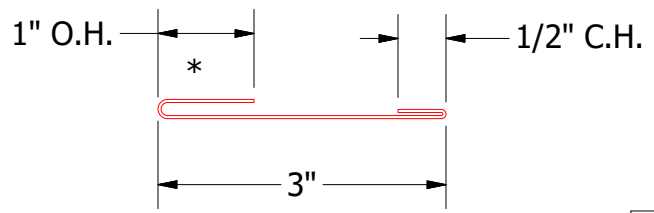

SFC999-Curved Gable Trim

FLA962-Utility Cleat

FLA975-Joggle Cleat

ATAS INTERNATIONAL, INC
 Allentown PA
 610-395-8445
 Mesa AZ
 480-558-7210

TITLE		FLL Curved Gable Detail	
REV. NO.	DATE	DESCRIPTION OF REVISION	BY
2	5/29/2019	Updated Clip Information	AJZ
1	6/18/2018	Updated Trim Hems	MBP
DR	KRK	DATE	10/1/2014
APP		DATE	
SH. SIZE	B	SCALE	X:X

Note: * denotes color side.