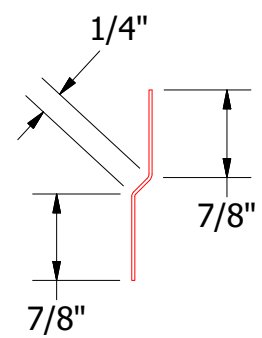

SFC999-Curved Gable Trim

FLA962-Utility Cleat

FLA975-Joggle Cleat

ATAS INTERNATIONAL, INC
 Allentown PA
 610-395-8445
 Mesa AZ
 480-558-7210

TITLE		FLL Curved Gable Detail	
REV. NO.	DATE	DESCRIPTION OF REVISION	BY
2	5/29/2019	Updated Clip Information	AJZ
1	6/18/2018	Updated Trim Hems	MBP
DR	KRK	DATE	10/1/2014
APP		DATE	
SH. SIZE	B	SCALE	X:X

Note: * denotes color side.