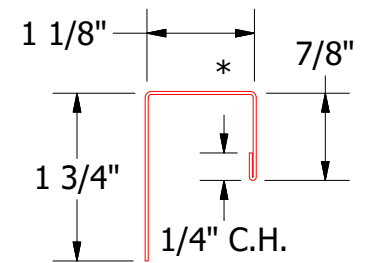

MCA680 - Angle Trim

MCA118 - J Channel

Note: * denotes color side.

ATAS INTERNATIONAL, INC
 Allentown PA
 610-395-8445
 Mesa AZ
 480-558-7210

TITLE			
Castle Top Window Sill Existing Window Detail			
DWG. NO.	DR	JAC	DATE 8/9/2018
01	6/23/2020	APP	DATE
REV. NO.	DATE	DESCRIPTION OF REVISION	BY APP
			SH. SIZE B SCALE X:X