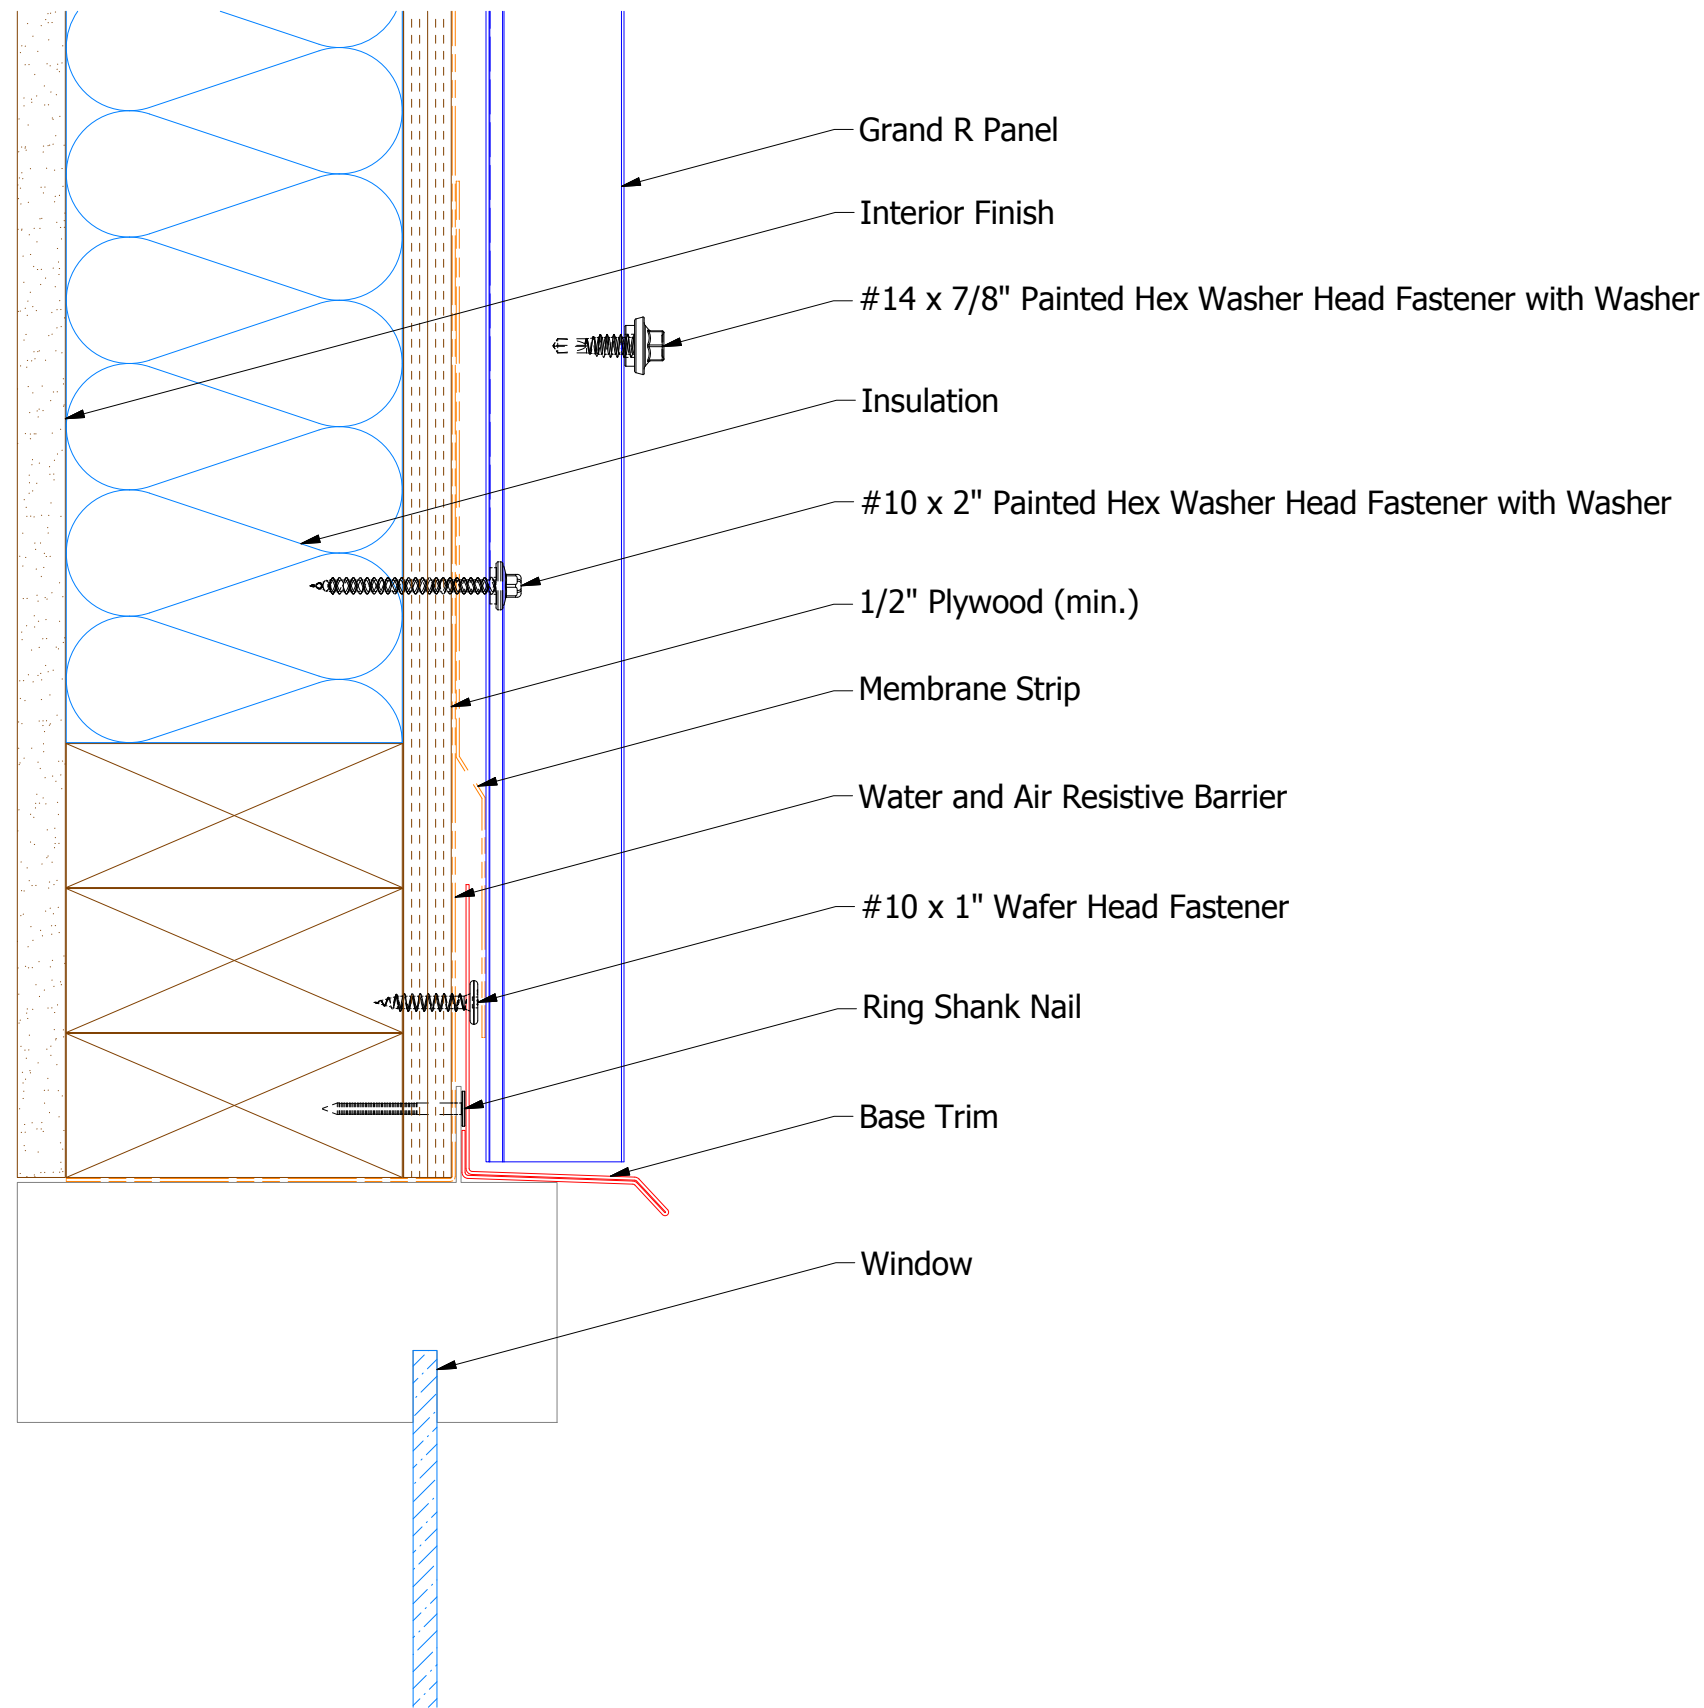

Vertical Panel

BWA661 - Base Trim

ATAS INTERNATIONAL, INC
 Allentown PA
 610-395-8445
 Mesa AZ
 480-558-7210

TITLE **Grand R Head Flange Detail**

REV. NO.	DATE	DESCRIPTION OF REVISION	BY	APP	DWG. NO.	DR	DATE
						DMR	7/26/2018
					MATERIAL	APP	DATE
					SH. SIZE	B	SCALE
							X:X