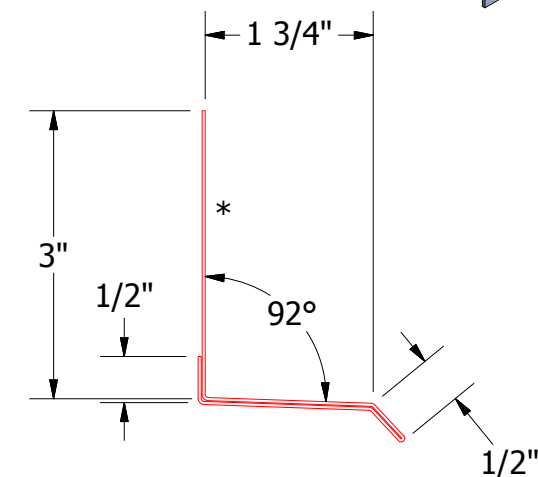

Vertical Panel

BWA661 - Base Trim

ATAS INTERNATIONAL, INC
 Allentown PA
 610-395-8445
 Mesa AZ
 480-558-7210

TITLE **Grand R Head Flange Detail**

REV. NO.	DATE	DESCRIPTION OF REVISION	BY	APP	DWG. NO.	DR	DATE
						DMR	7/26/2018
					MATERIAL	APP	DATE
					SH. SIZE	B	SCALE
							X:X