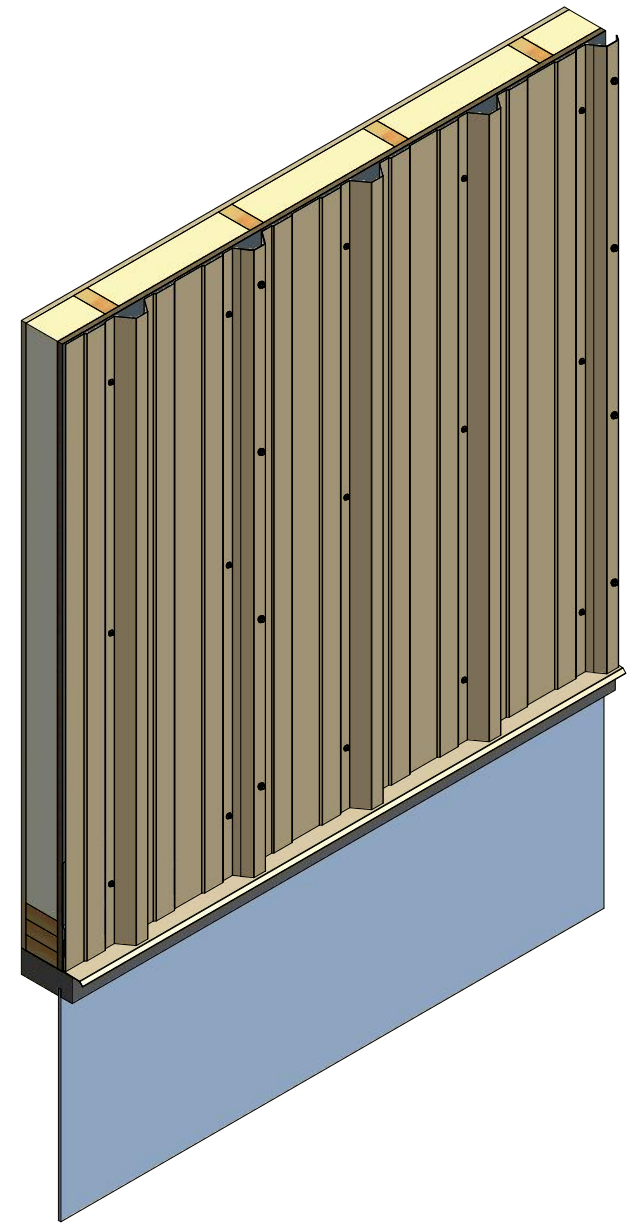

Vertical Panel

BWA661 - Base Trim

ATAS INTERNATIONAL, INC
 Allentown PA
 610-395-8445
 Mesa AZ
 480-558-7210

TITLE **Grand R Head Flange Detail**

REV. NO.	DATE	DESCRIPTION OF REVISION	BY	APP	DWG. NO.	DR	DATE
						DMR	7/26/2018
					MATERIAL	APP	DATE
					SH. SIZE	B	SCALE
							X:X