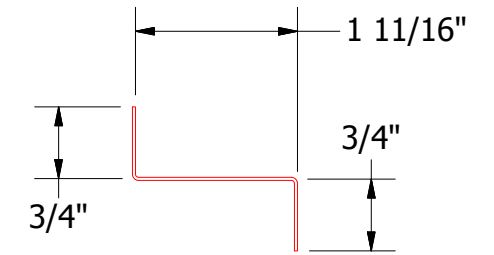

Vertical Panel

BWA550 - Head Trim

Z Closure

ATAS INTERNATIONAL, INC
 Allentown PA
 610-395-8445
 Mesa AZ
 480-558-7210

TITLE			
Grand R Panel Head (Existing Window) Detail			
DWG. NO.	DR	DATE	7/11/2016
APP	DMR	DATE	7/25/16
MATERIAL	DAS	SCALE	X:X
SH. SIZE	B	SCALE	X:X