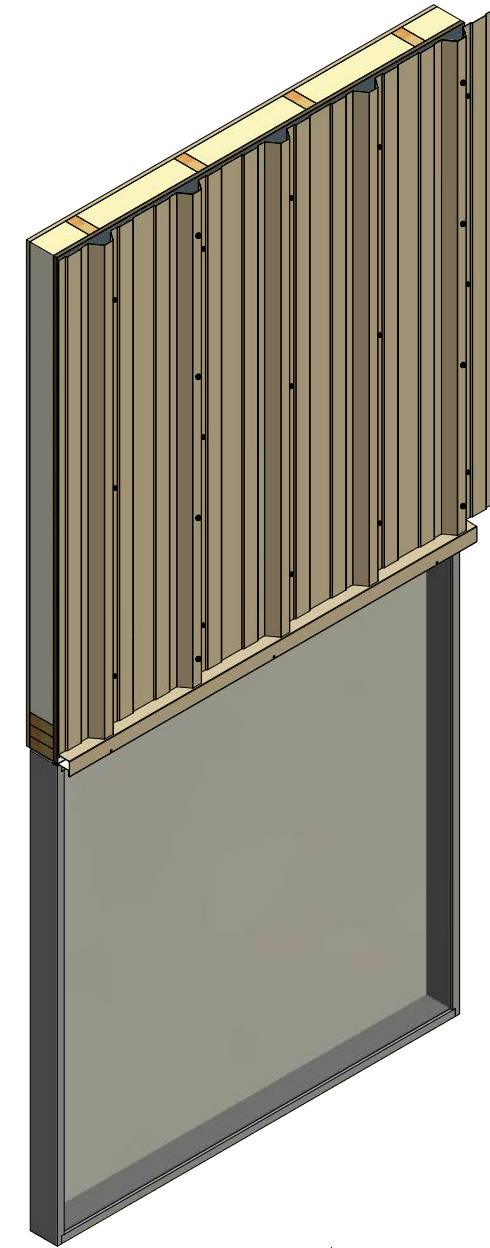

Vertical Panel

BWA550 - Head Trim

Z Closure

ATAS INTERNATIONAL, INC
 Allentown PA
 610-395-8445
 Mesa AZ
 480-558-7210

TITLE			
Grand R Panel Head (Existing Window) Detail			
DWG. NO.	DR	DATE	7/11/2016
APP	DMR	DATE	7/25/16
MATERIAL	DAS	SCALE	X:X
SH. SIZE	B	SCALE	X:X