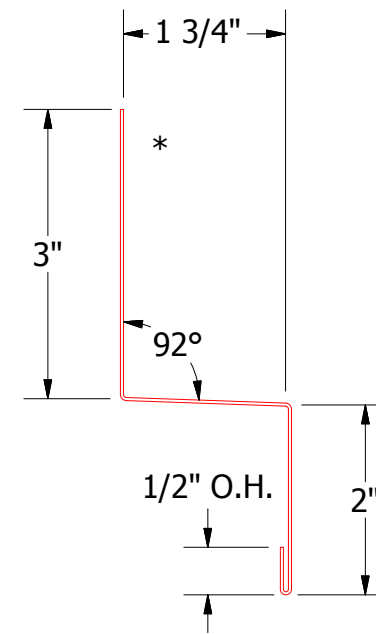

Vertical Panel

BWA550 - Head Trim

Z Closure

ATAS INTERNATIONAL, INC
 Allentown PA
 610-395-8445
 Mesa AZ
 480-558-7210

TITLE			
Grand R Panel Head (Existing Window) Detail			
DWG. NO.	DR	DATE	7/11/2016
APP	DMR	DATE	7/25/16
MATERIAL	DAS	SCALE	X:X
SH. SIZE	B	SCALE	X:X