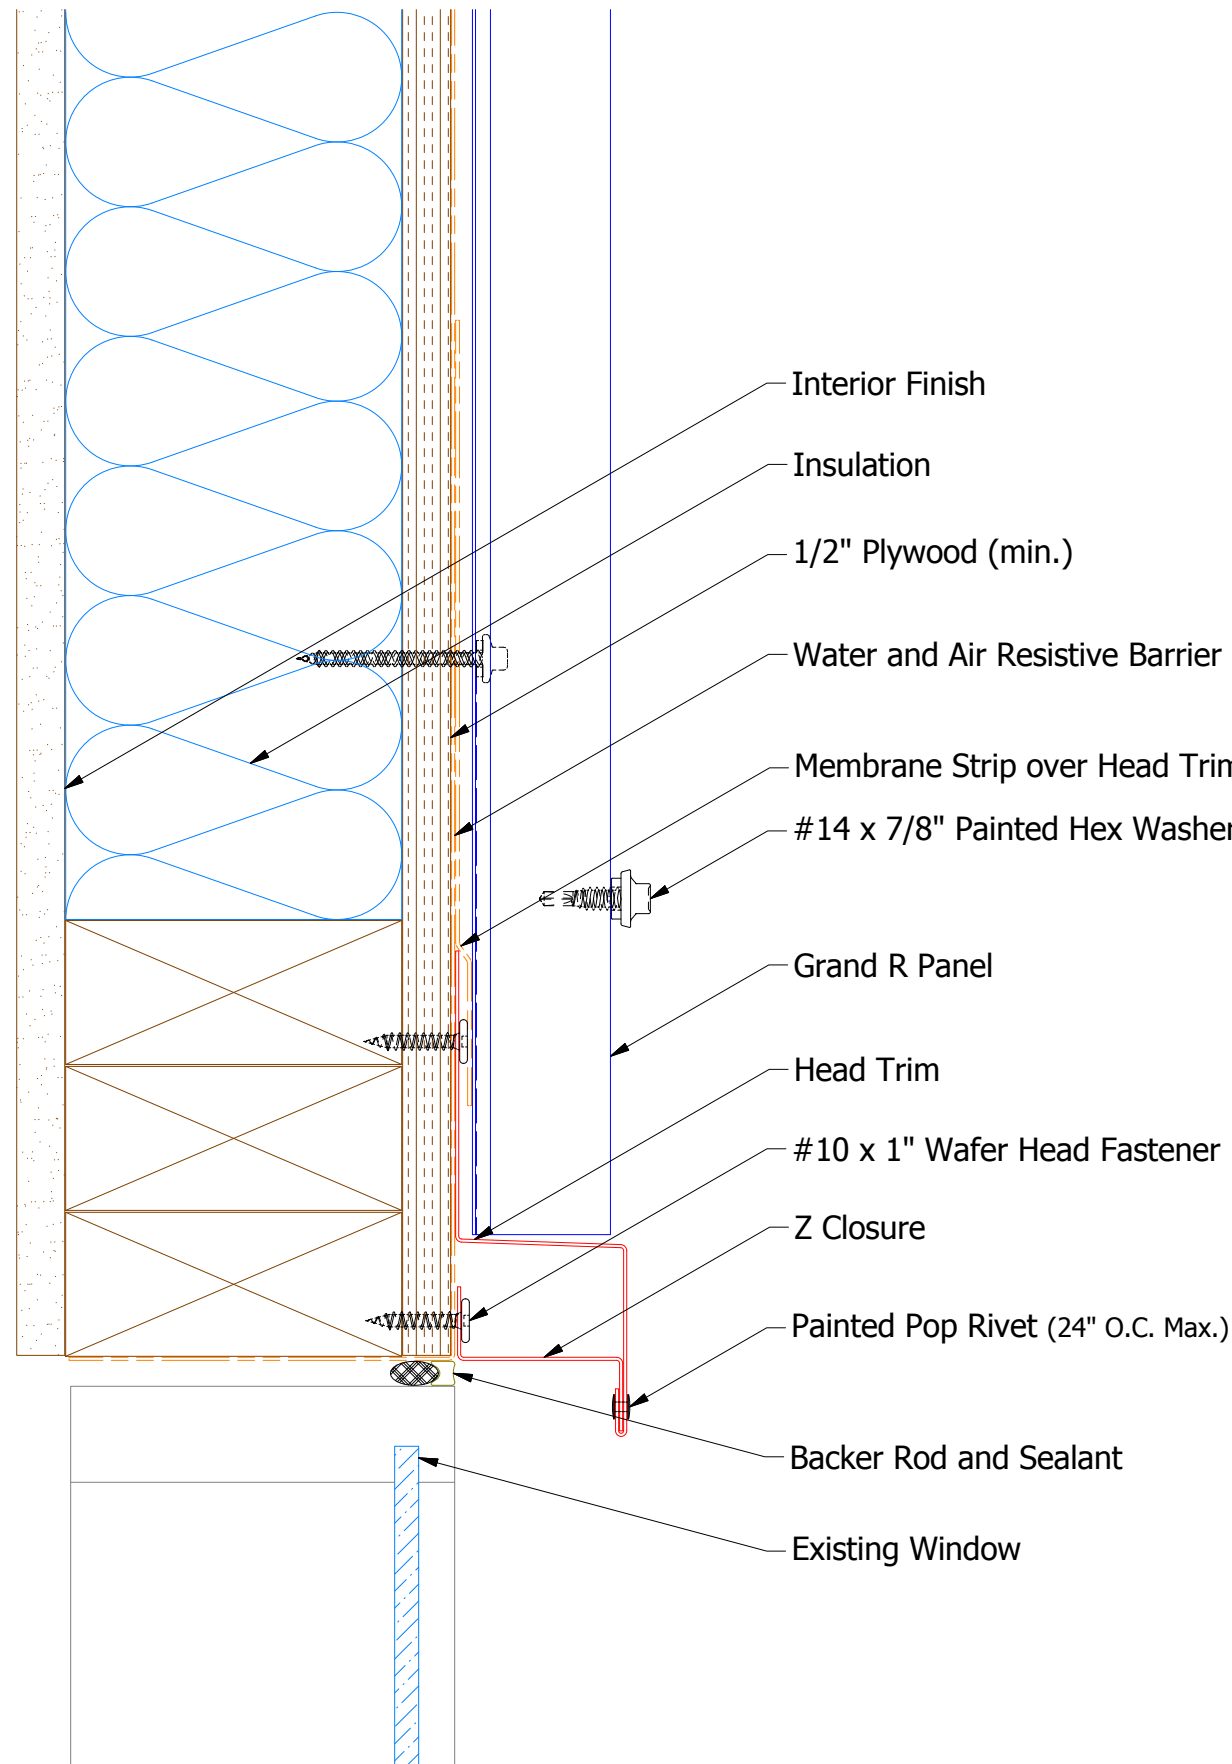

Vertical Panel

BWA550 - Head Trim

Z Closure

ATAS INTERNATIONAL, INC
 Allentown PA
 610-395-8445
 Mesa AZ
 480-558-7210

TITLE			
Grand R Panel Head (Existing Window) Detail			
DWG. NO.	DR	DATE	7/11/2016
APP	DMR	DATE	7/25/16
MATERIAL	DAS	SCALE	X:X
SH. SIZE	B	SCALE	X:X