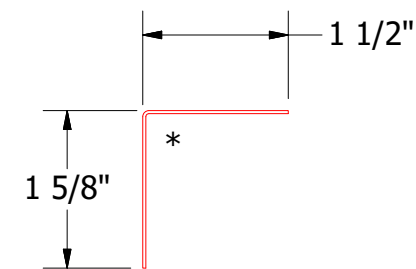

Horizontal Panel

BWA680 - Angle Trim

BWA158 - J Channel

ATAS ATAS INTERNATIONAL, INC
 Allentown PA
 610-395-8445
 Mesa AZ
 480-558-7210

TITLE **Grand R Window Sill Flange Detail**

REV. NO.	DATE	DESCRIPTION OF REVISION	BY	APP	DWG. NO.	DR	DATE
						DMR	9/21/2018
					MATERIAL	APP	DATE
					SH. SIZE	B	SCALE X:X