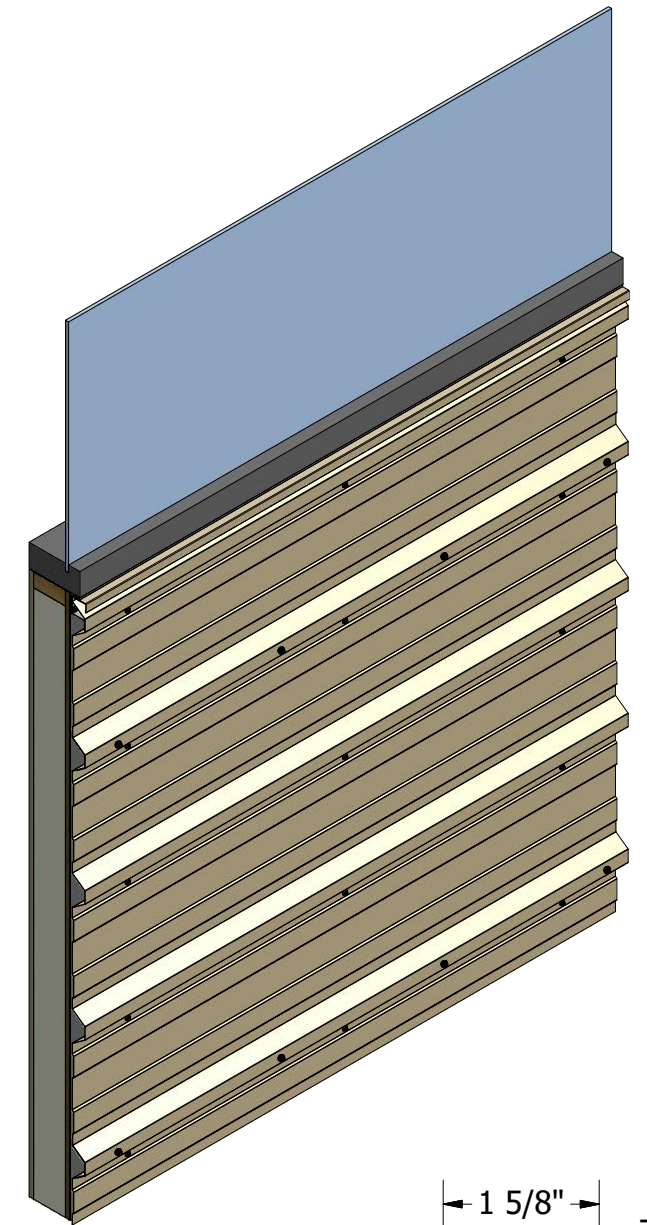

Horizontal Panel

BWA680 - Angle Trim

BWA158 - J Channel

ATAS ATAS INTERNATIONAL, INC
 Allentown PA
 610-395-8445
 Mesa AZ
 480-558-7210

TITLE **Grand R Window Sill Flange Detail**

REV. NO.	DATE	DESCRIPTION OF REVISION	BY	APP	DWG. NO.	DR	DATE
						DMR	9/21/2018
					MATERIAL	APP	DATE
					SH. SIZE	B	SCALE X:X