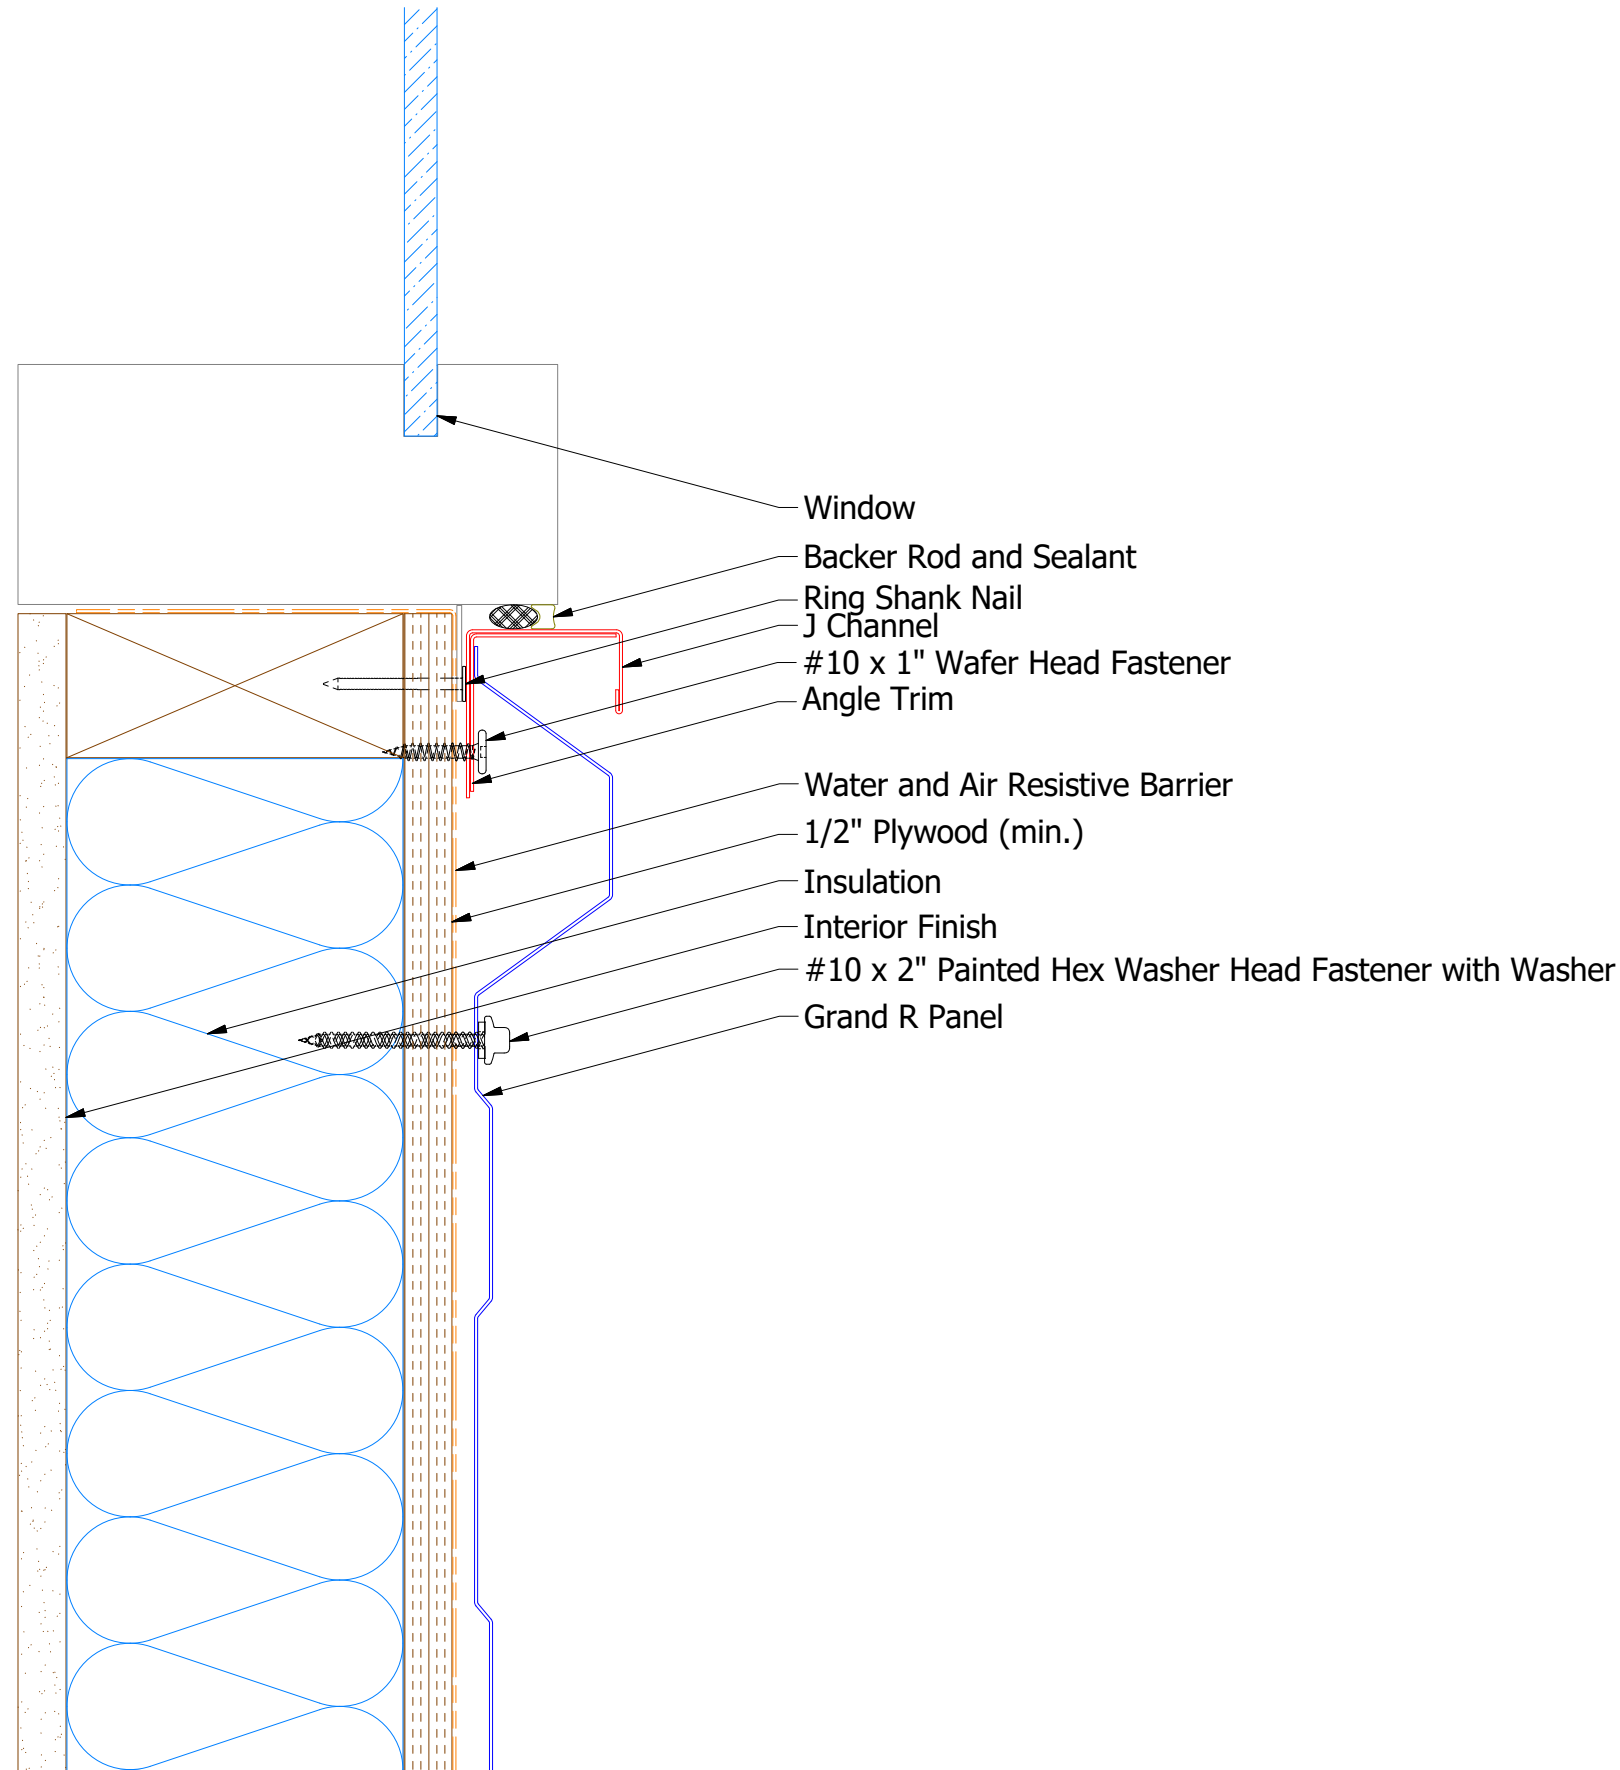

Horizontal Panel

BWA680 - Angle Trim

BWA158 - J Channel

ATAS ATAS INTERNATIONAL, INC
 Allentown PA
 610-395-8445
 Mesa AZ
 480-558-7210

TITLE **Grand R Window Sill Flange Detail**

REV. NO.	DATE	DESCRIPTION OF REVISION	BY	APP	DWG. NO.	DR	DATE
						DMR	9/21/2018
					MATERIAL	APP	DATE
					SH. SIZE	B	SCALE X:X