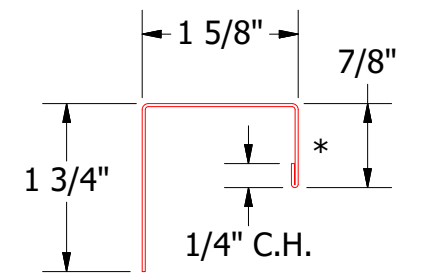

Horizontal Panel

BWA680 - Angle Trim

BWA158 - J Channel

ATAS ATAS INTERNATIONAL, INC
 Allentown PA
 610-395-8445
 Mesa AZ
 480-558-7210

TITLE **Grand R Window Sill Flange Detail**

REV. NO.	DATE	DESCRIPTION OF REVISION	BY	APP	DWG. NO.	DR	DATE
						DMR	9/21/2018
					MATERIAL	APP	DATE
					SH. SIZE	B	SCALE X:X