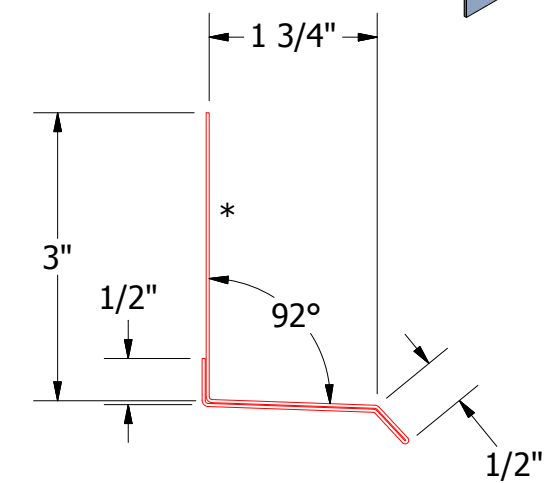

Horizontal Panel

BWA661 - Base Trim

ATAS INTERNATIONAL, INC
 Allentown PA
 610-395-8445
 Mesa AZ
 480-558-7210

TITLE **Grand R Head Flange Detail**

REV. NO.	DATE	DESCRIPTION OF REVISION	BY	APP	DWG. NO.	DR	DATE
						DMR	7/26/2018
					MATERIAL	APP	DATE
					SH. SIZE	B	SCALE X:X