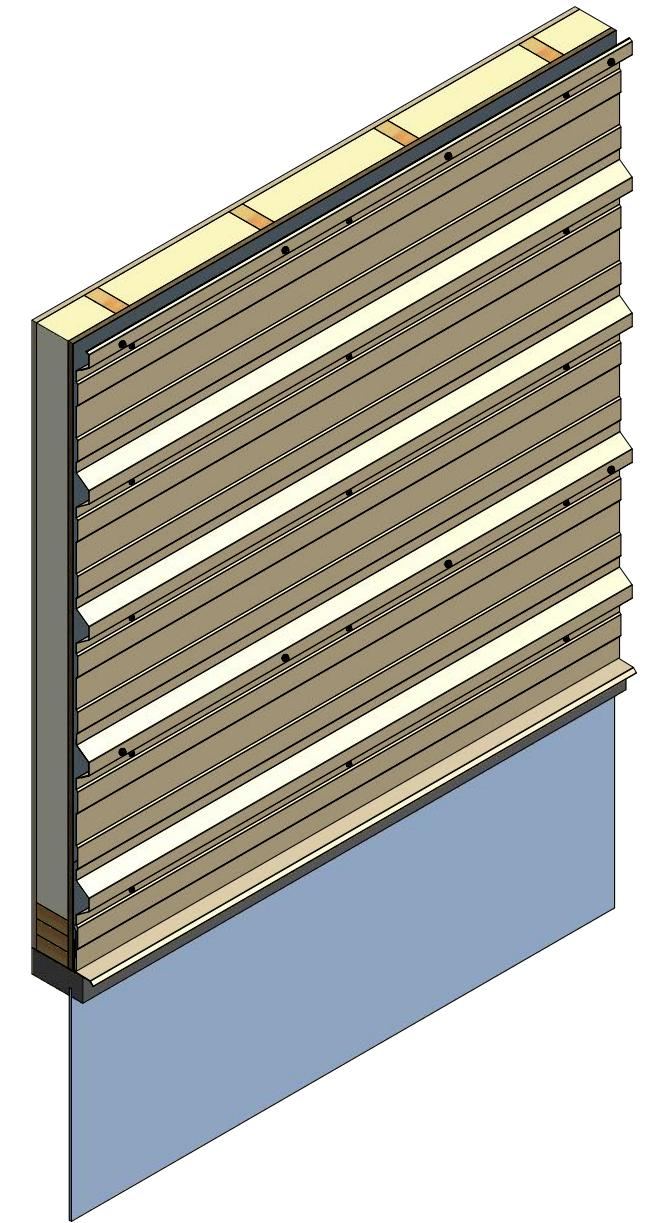

Horizontal Panel

BWA661 - Base Trim

ATAS INTERNATIONAL, INC
 Allentown PA
 610-395-8445
 Mesa AZ
 480-558-7210

TITLE **Grand R Head Flange Detail**

REV. NO.	DATE	DESCRIPTION OF REVISION	BY	APP	DWG. NO.	DR	DATE
						DMR	7/26/2018
					MATERIAL	APP	DATE
					SH. SIZE	B	SCALE X:X