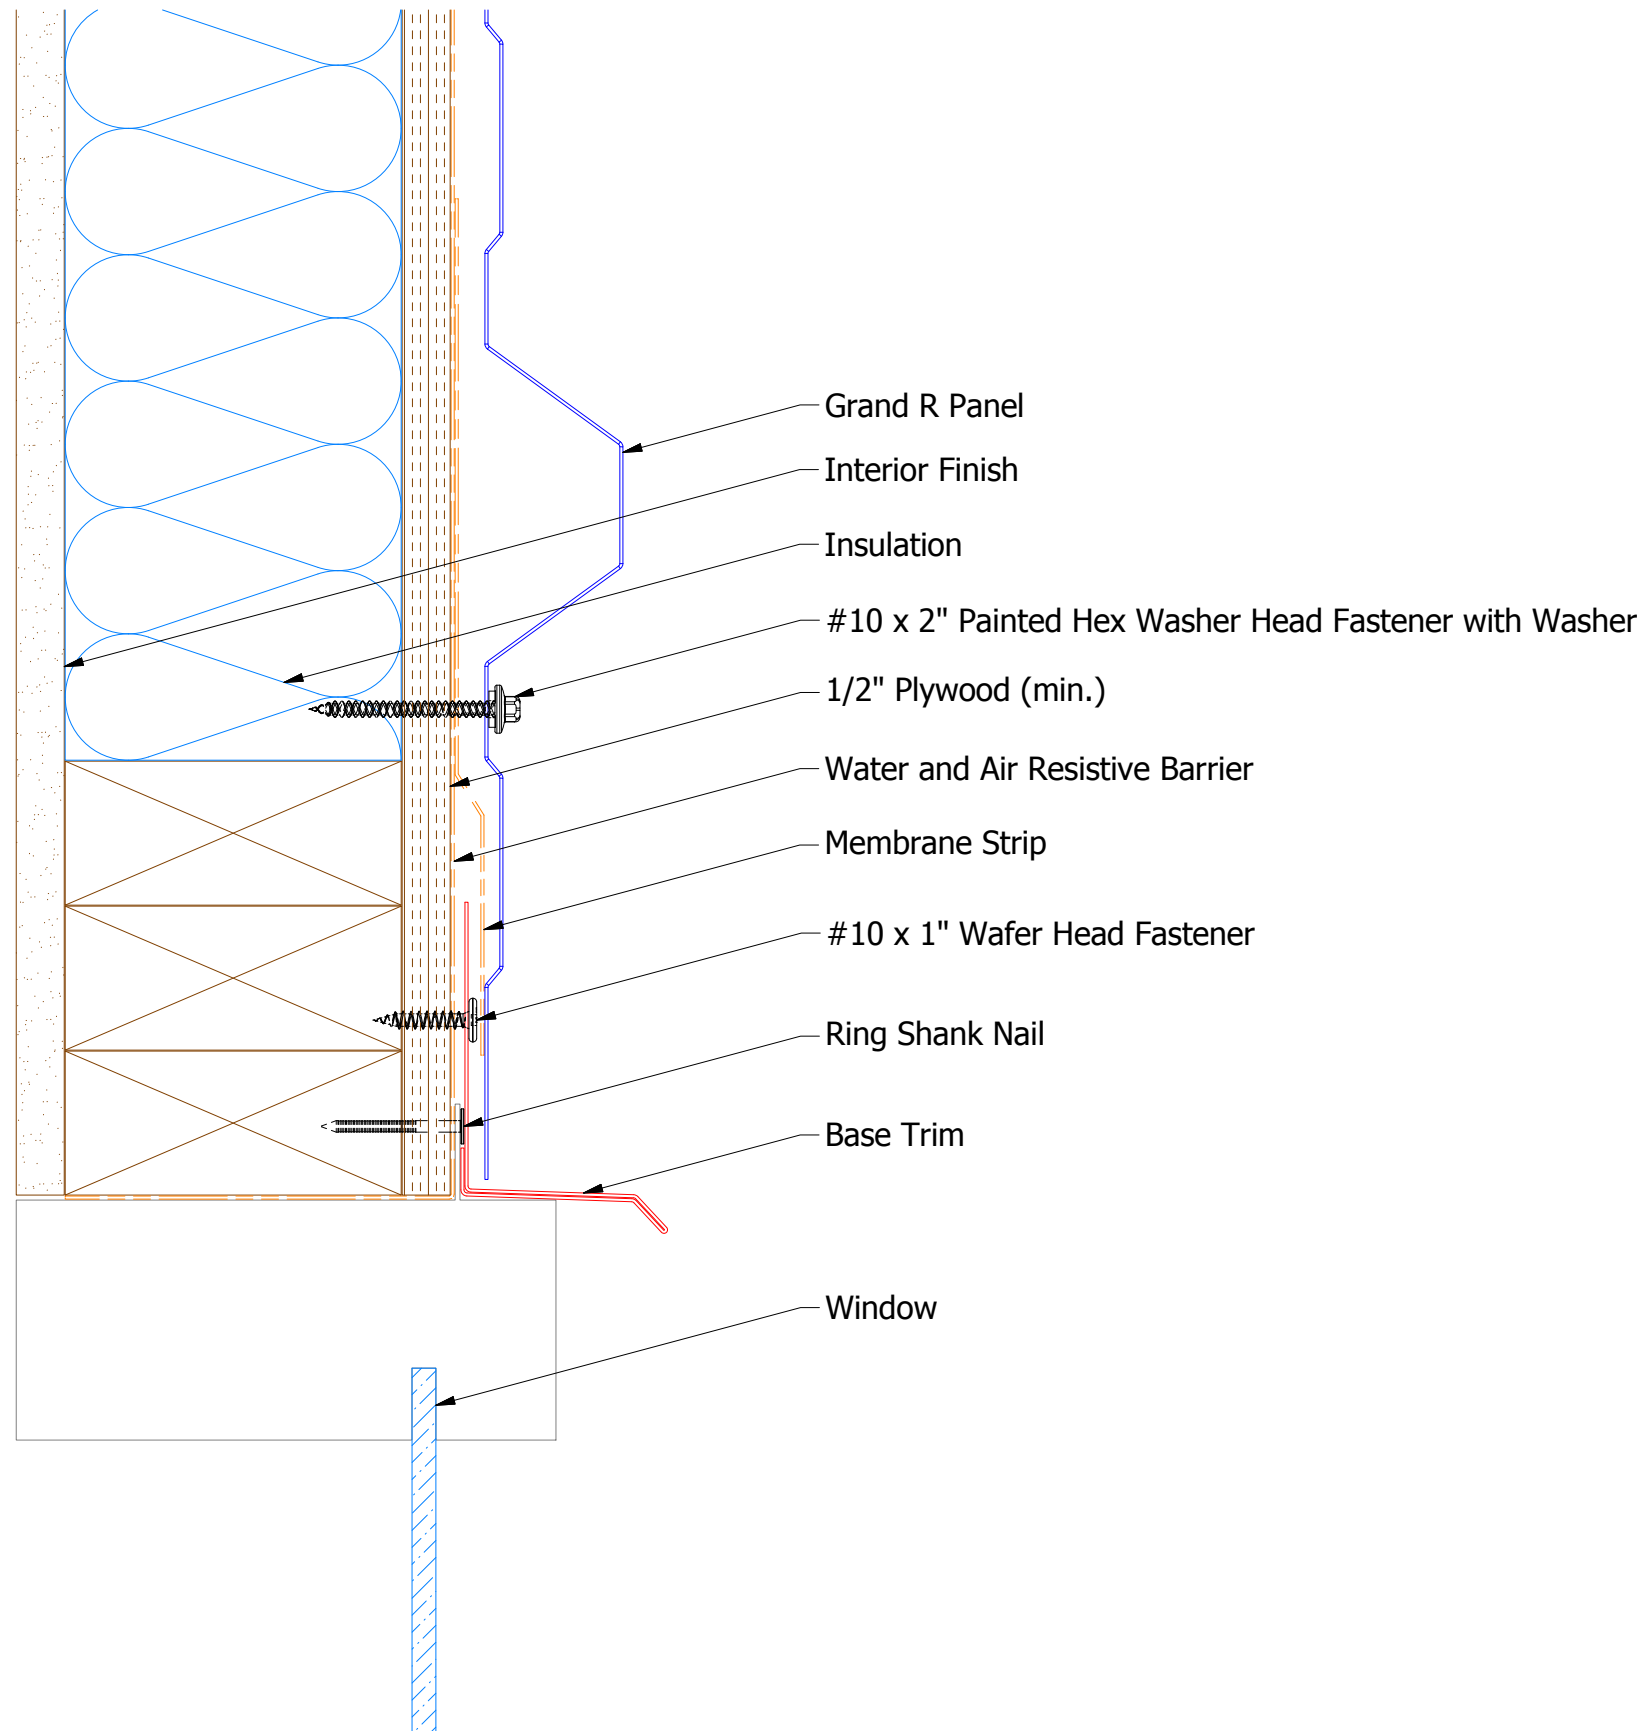

Horizontal Panel

BWA661 - Base Trim

ATAS INTERNATIONAL, INC
 Allentown PA
 610-395-8445
 Mesa AZ
 480-558-7210

TITLE **Grand R Head Flange Detail**

REV. NO.	DATE	DESCRIPTION OF REVISION	BY	APP	DWG. NO.	DR	DATE
						DMR	7/26/2018
					MATERIAL	APP	DATE
					SH. SIZE	B	SCALE X:X