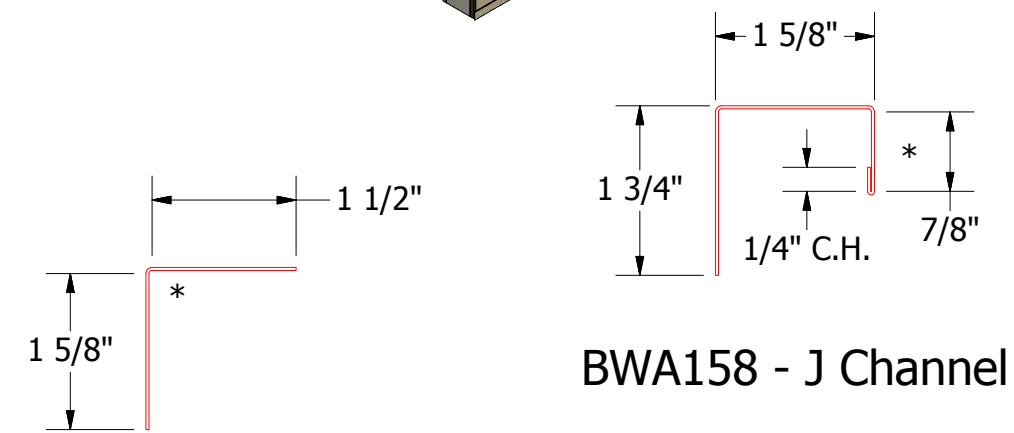

Horizontal Panel

ATAS INTERNATIONAL, INC
 Allentown PA
 610-395-8445
 Mesa AZ
 480-558-7210

REV. NO.	DATE	DESCRIPTION OF REVISION	BY	APP	TITLE	DWG. NO.	DR	DATE
					Grand R Existing Window Sill Detail		DMR	6/7/2018
							APP	DATE
							SH. SIZE	B
							SCALE	X:X