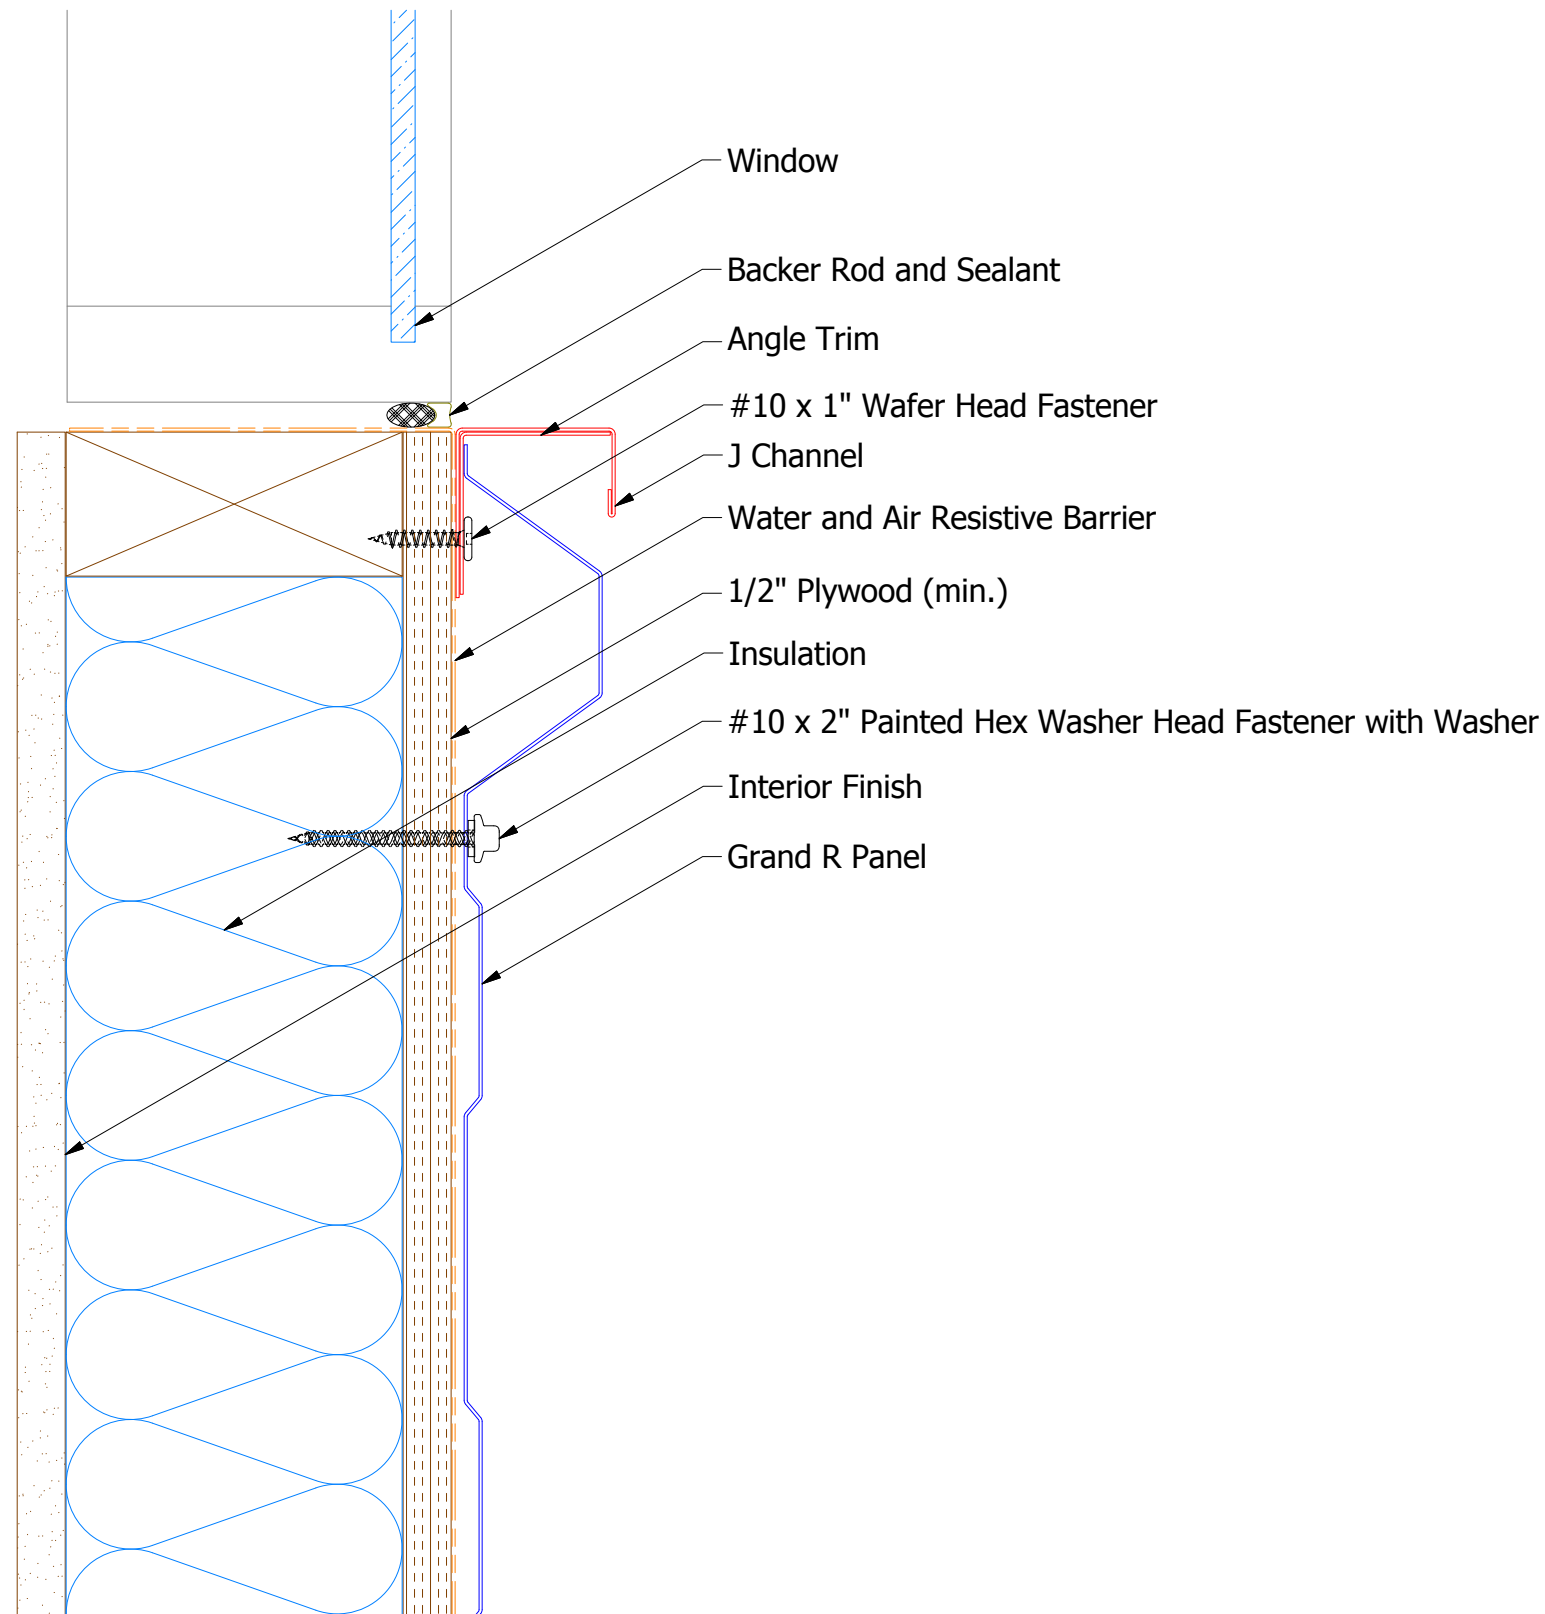

Horizontal Panel

ATAS INTERNATIONAL, INC
 Allentown PA
 610-395-8445
 Mesa AZ
 480-558-7210

REV. NO.	DATE	DESCRIPTION OF REVISION	BY	APP	TITLE	DWG. NO.	DR	DATE
					Grand R Existing Window Sill Detail		DMR	6/7/2018
							APP	DATE
							SH. SIZE	B
							SCALE	X:X