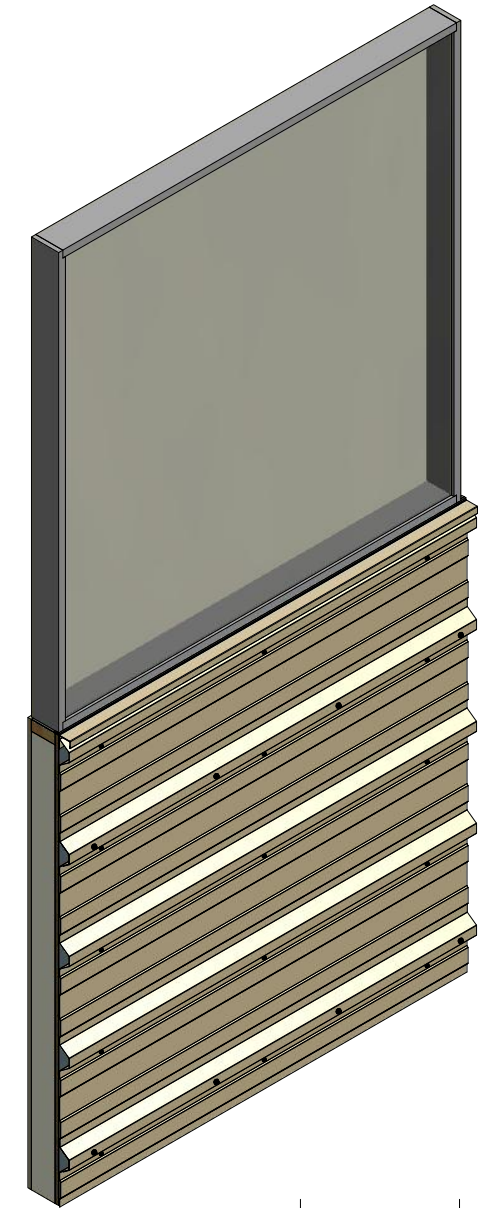

Horizontal Panel

ATAS INTERNATIONAL, INC
 Allentown PA
 610-395-8445
 Mesa AZ
 480-558-7210

REV. NO.	DATE	DESCRIPTION OF REVISION	BY	APP	TITLE	DWG. NO.	DR	DATE
					Grand R Existing Window Sill Detail		DMR	6/7/2018
							APP	DATE
							SH. SIZE	B
							SCALE	X:X