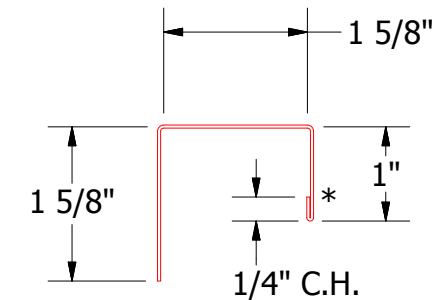

BWA680 - Angle Trim

BWA158 - J Channel

ATAS INTERNATIONAL, INC
 Allentown PA
 610-395-8445
 Mesa AZ
 480-558-7210

TITLE
Belvedere Short Rib Window Sill Flange Detail

REV. NO.	DATE	DESCRIPTION OF REVISION	BY	APP	DWG. NO.	DR	DATE
						MBP	8/1/2018
					MATERIAL	APP	DATE
					SH. SIZE	B	SCALE
							X:X