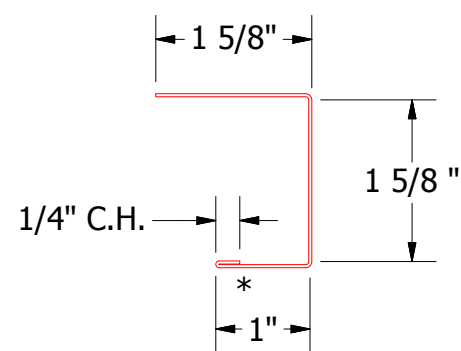

BWA680 - Angle Trim

BWA158 - J Channel

ATAS INTERNATIONAL, INC
 Allentown PA
 610-395-8445
 Mesa AZ
 480-558-7210

TITLE
 Belvedere Short Rib Jamb Window Flange Detail

DWG. NO.	DR	DATE
	MBP	8/1/2018
MATERIAL	APP	DATE
	SH. SIZE	SCALE
	B	X:X