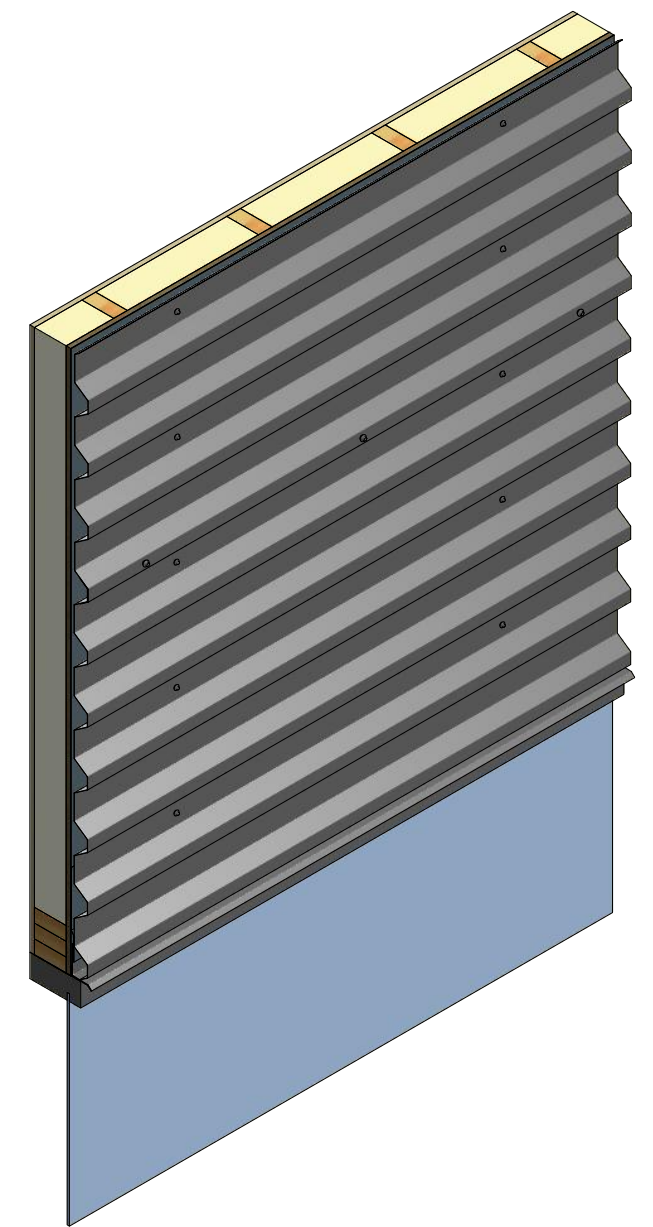

BWA661 - Base Trim

ATAS INTERNATIONAL, INC
 Allentown PA
 610-395-8445
 Mesa AZ
 480-558-7210

TITLE
Belvedere Short Rib Head Window Flange Detail

REV. NO.	DATE	DESCRIPTION OF REVISION	BY	APP	DWG. NO.	DR	DATE
						MBP	8/1/2018
					MATERIAL	APP	DATE
					SH. SIZE	B	SCALE X:X