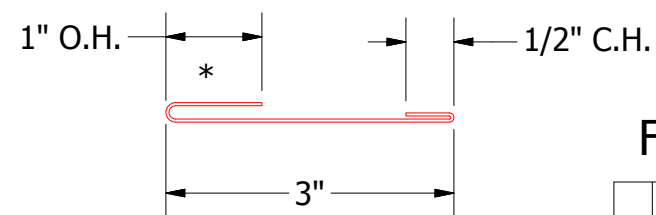

SFC999-Curved Sidewall Trim

FLA962-Utility Cleat

FLA980-Counterflashing

REV. NO.	DATE	DESCRIPTION OF REVISION	BY	APP
1	6/18/2018	Updated Hems	MBP	

ATAS ATAS INTERNATIONAL, INC
 Allentown PA
 610-395-8445
 Mesa AZ
 480-558-7210

TITLE: FLL Curved Sidewall Detail

DWG. NO.	DR	DATE
MATERIAL	APP	DATE
SH. SIZE	B	SCALE
		X:X