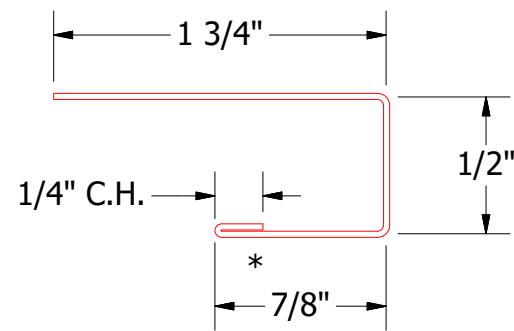

MPS120-Solid Soffit Panel

MPV120-Vented Soffit Panel

MPA012-J Channel

ATAS INTERNATIONAL, INC
 Allentown PA
 610-395-8445
 Mesa AZ
 480-558-7210

TITLE
Wind-Lok Soffit Panel Profile Detail

REV. NO.	DATE	DESCRIPTION OF REVISION	BY	APP	DWG. NO.	DR	DATE
01	4/23/2020	Updated Detail Information	KRK			KRK	6/9/2014
					MATERIAL	APP	DATE
						SH. SIZE	SCALE
						B	X:X