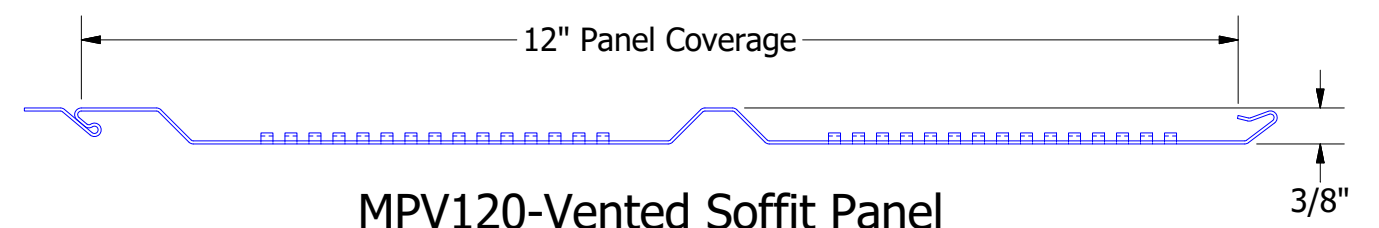

MPS120-Solid Soffit Panel

MPV120-Vented Soffit Panel

MPA012-J Channel

ATAS INTERNATIONAL, INC
 Allentown PA
 610-395-8445
 Mesa AZ
 480-558-7210

TITLE
Wind-Lok Soffit Panel Profile Detail

REV. NO.	DATE	DESCRIPTION OF REVISION	BY	APP	DWG. NO.	DR	DATE
01	4/23/2020	Updated Detail Information	KRK			KRK	6/9/2014
					MATERIAL	APP	DATE
						SH. SIZE	SCALE
						B	X:X