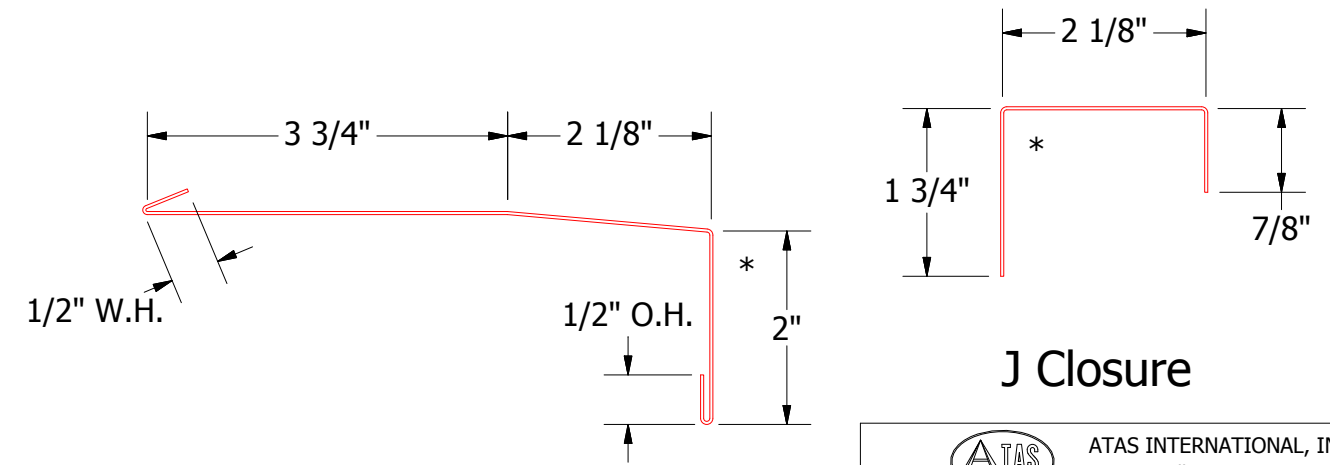

Vertical Panel

Window Sill Trim

J Closure

ATAS ATAS INTERNATIONAL, INC
 Allentown PA
 610-395-8445
 Mesa AZ
 480-558-7210

TITLE **Wave Panel Window Sill Detail**

REV. NO.	DATE	DESCRIPTION OF REVISION	BY	APP	DWG. NO.	DR	DATE	9/1/2016
						DMR		
					MATERIAL	APP	DATE	
					SH. SIZE	B	SCALE	X:X