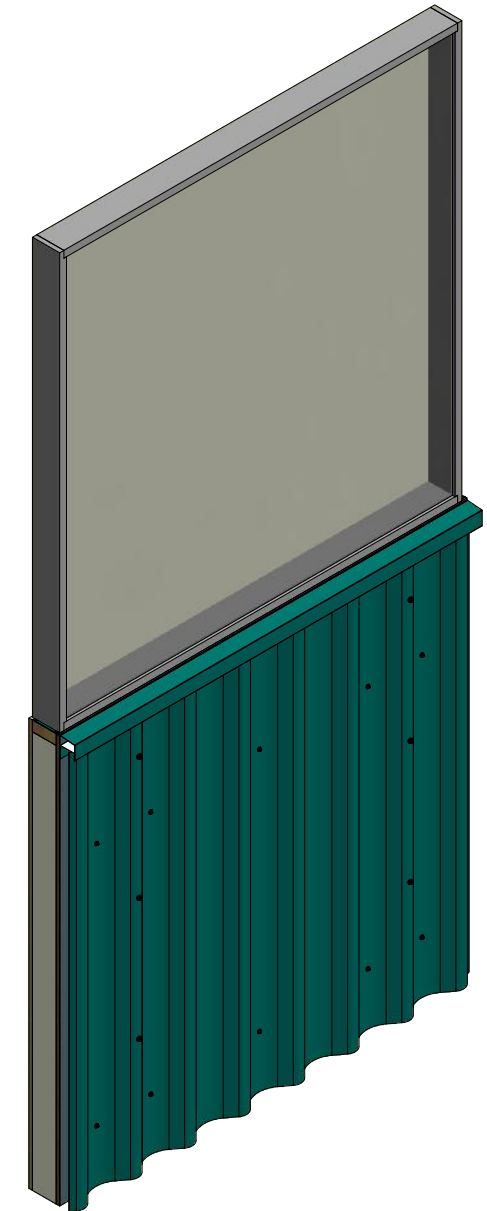

Vertical Panel

Window Sill Trim

J Closure

ATAS ATAS INTERNATIONAL, INC
 Allentown PA
 610-395-8445
 Mesa AZ
 480-558-7210

TITLE **Wave Panel Window Sill Detail**

REV. NO.	DATE	DESCRIPTION OF REVISION	BY	APP	DWG. NO.	DR	DATE	9/1/2016
						DMR		
					MATERIAL	APP	DATE	
					SH. SIZE	B	SCALE	X:X