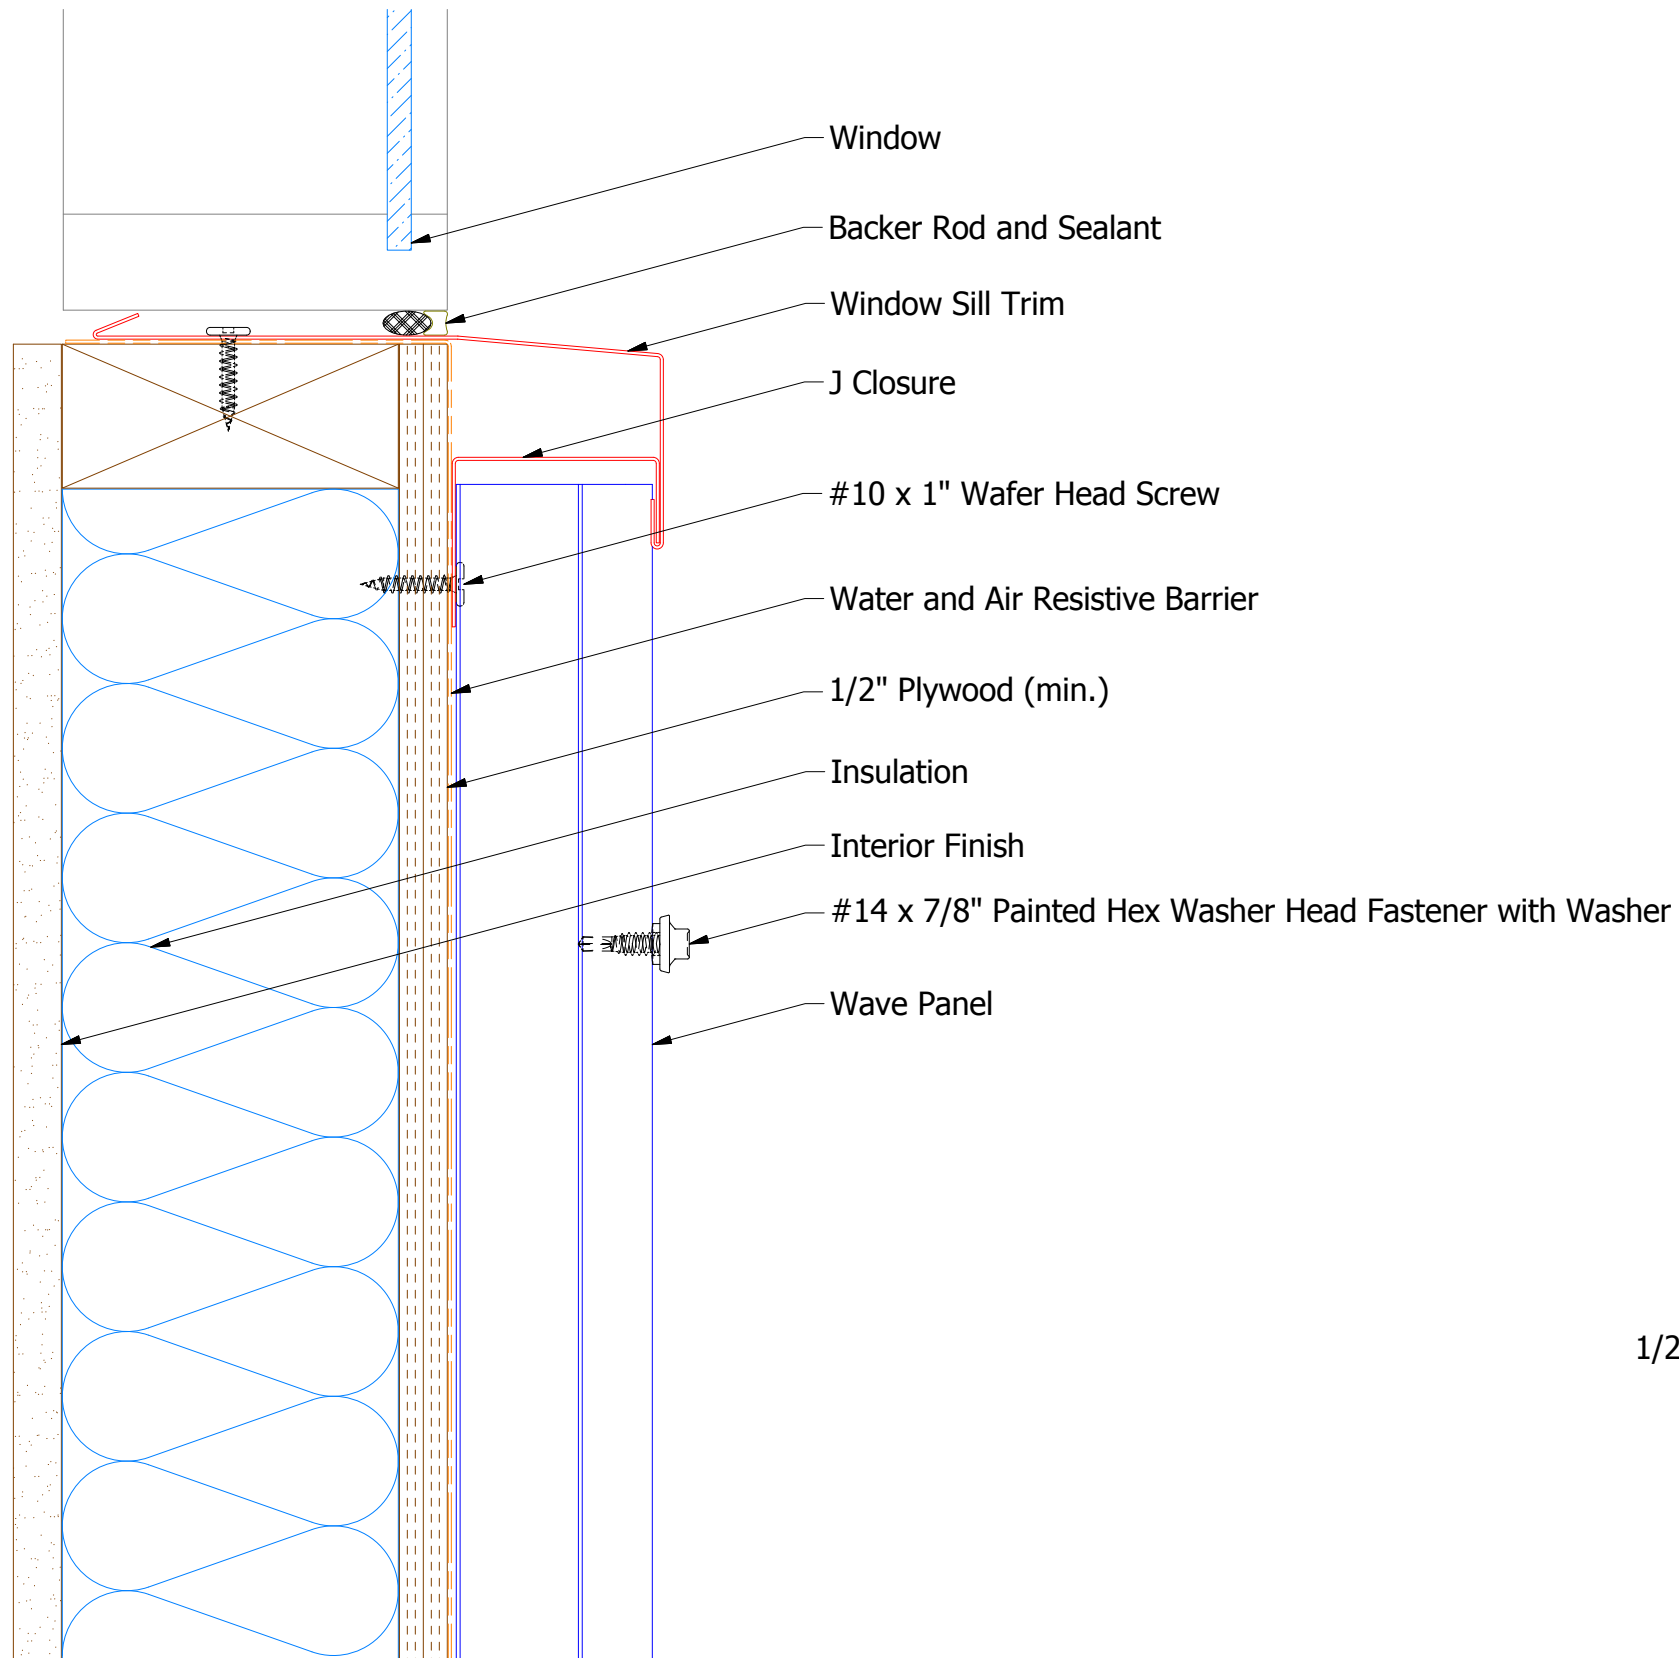

Vertical Panel

Window Sill Trim

J Closure

ATAS ATAS INTERNATIONAL, INC
 Allentown PA
 610-395-8445
 Mesa AZ
 480-558-7210

TITLE **Wave Panel Window Sill Detail**

REV. NO.	DATE	DESCRIPTION OF REVISION	BY	APP	DWG. NO.	DR	DATE	9/1/2016
						DMR		
					MATERIAL	APP	DATE	
					SH. SIZE	B	SCALE	X:X