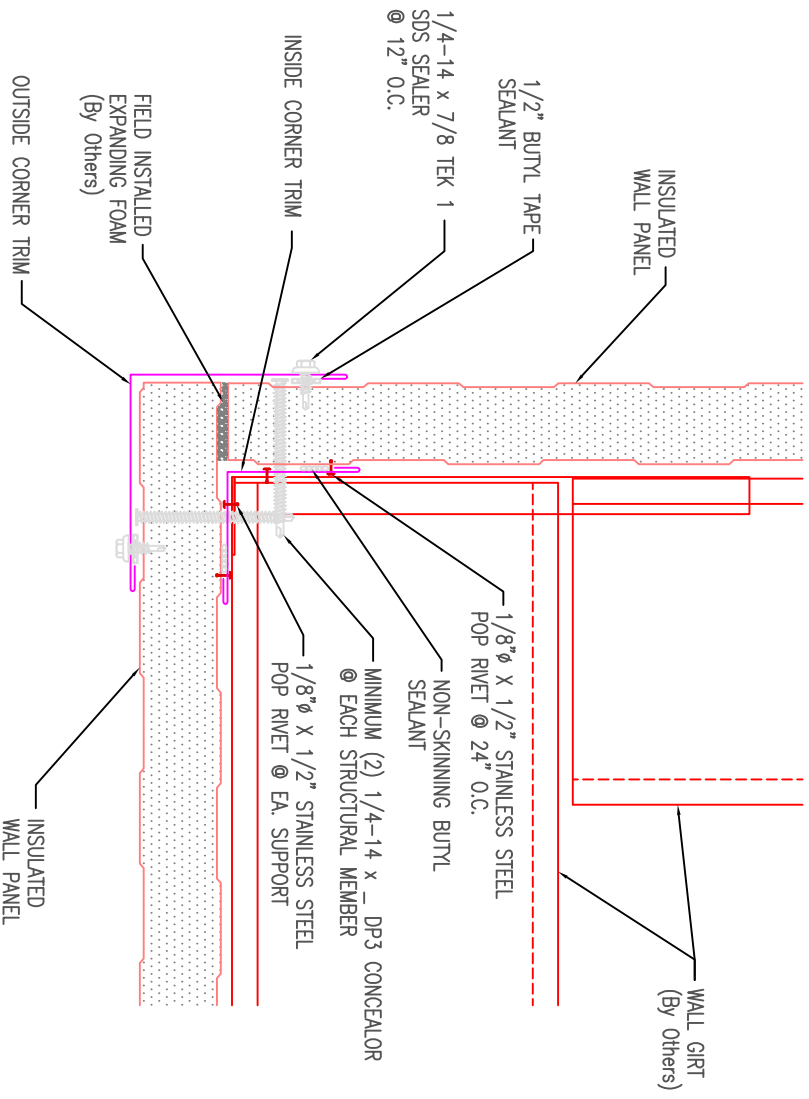

TITLE	Vertical Wall-Sheet Metal Flashing-Door Header Supported		
DWG. NO.	DR	DATE	
MATERIAL	APP	DATE	
	SH. SIZE	SCALE	X:X

** THE DETAIL SHOWN IS SUBJECT TO CHANGE WITHOUT NOTICE.

REV. NO.	DATE	DESCRIPTION OF REVISION	BY	APP

ATLAS
ATLAS INTERNATIONAL, INC
 Allentown PA
 610-395-8445
 Mesa AZ
 480-558-7210

TITLE	Vertical Wall-Sheet Metal Flashing-Door Jamb		
DWG. NO.	DR	DATE	
MATERIAL	APP	DATE	
	SH. SIZE	SCALE	X:X

NOTE: FIELD CUT STARTING PANEL AND ENDING PANEL AS REQUIRED AT CORNER TRANSITION.

REV. NO.	DATE	DESCRIPTION OF REVISION	BY	APP

ATLAS
ATAS INTERNATIONAL, INC
 Allentown PA
 610-395-8445
 Mesa AZ
 480-558-7210

TITLE		DR	DATE
Vertical Wall-Sheet Metal Flashing-Inside Corner		APP	DATE
DWG. NO.		SH. SIZE	SCALE
			X:X
MATERIAL			

** THE DETAIL SHOWN IS SUBJECT TO CHANGE WITHOUT NOTICE.

NOTE: FIELD CUT STARTING PANEL AND ENDING PANEL AS REQUIRED AT CORNER TRANSITION.

** THE DETAIL SHOWN IS SUBJECT TO CHANGE WITHOUT NOTICE.

REV. NO.	DATE	DESCRIPTION OF REVISION	BY	APP