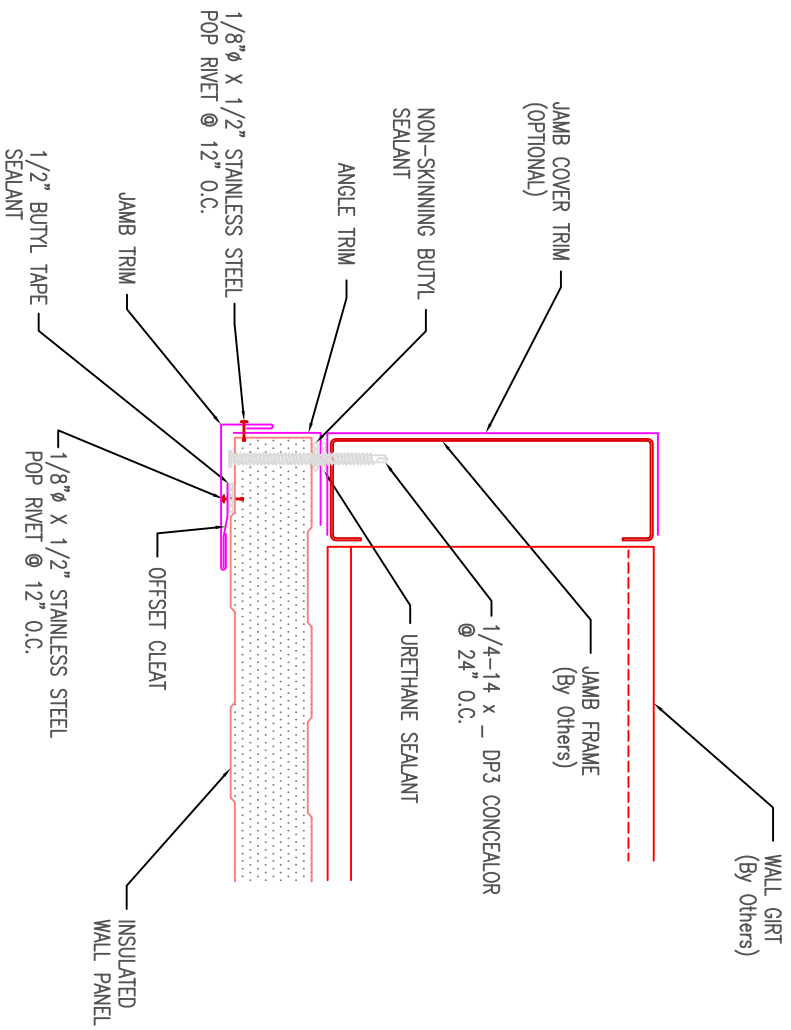

ATAS INTERNATIONAL, INC
 Allentown PA
 610-395-8445
 Mesa AZ
 480-558-7210

TITLE
Vertical Wall-Sheet Metal Flashing-Door Header

REV. NO.	DATE	DESCRIPTION OF REVISION	BY	APP

DWG. NO.	DR	DATE	MATERIAL	SH. SIZE	SCALE
	APP <td>DATE <td> </td> <td> </td> <td>X:X</td> </td>	DATE <td> </td> <td> </td> <td>X:X</td>			X:X

TITLE	Vertical Wall-Sheet Metal Flashing-Door Header Supported		
DWG. NO.	DR	DATE	
MATERIAL	APP	DATE	
	SH. SIZE	SCALE	X:X

** THE DETAIL SHOWN IS SUBJECT TO CHANGE WITHOUT NOTICE.

REV. NO.	DATE	DESCRIPTION OF REVISION	BY	APP

** THE DETAIL SHOWN IS SUBJECT TO CHANGE WITHOUT NOTICE.

NOTE: FIELD CUT STARTING PANEL AND ENDING PANEL AS REQUIRED AT CORNER TRANSITION.

** THE DETAIL SHOWN IS SUBJECT TO CHANGE WITHOUT NOTICE.

REV. NO.	DATE	DESCRIPTION OF REVISION	BY	APP