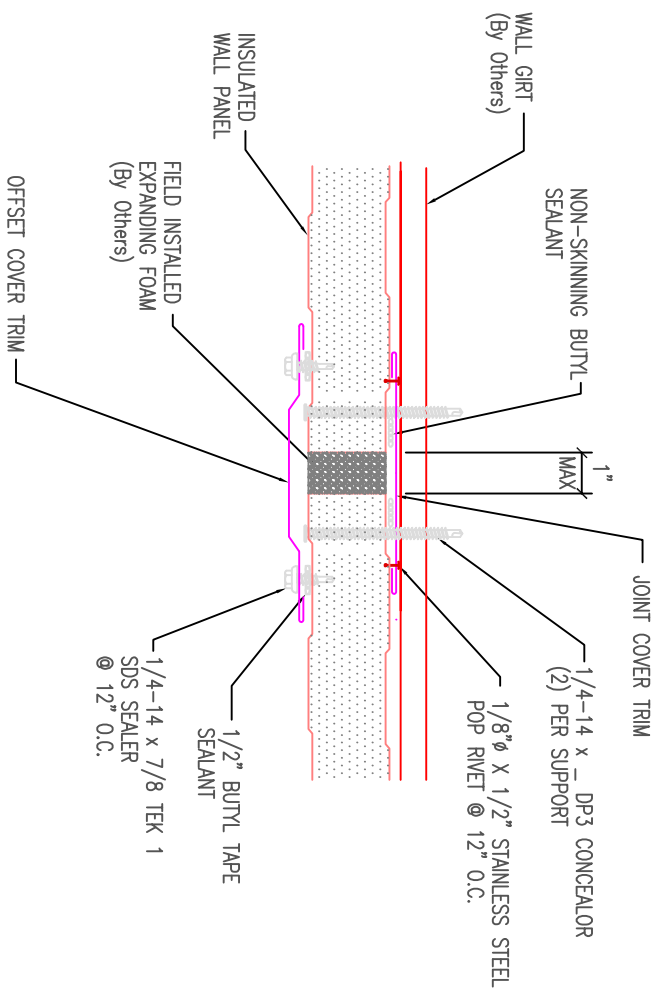

TITLE	Vertical Wall-Sheet Metal Flashing-Door Header Supported		
DWG. NO.	DR	DATE	
MATERIAL	APP	DATE	
	SH. SIZE	SCALE	X:X

** THE DETAIL SHOWN IS SUBJECT TO CHANGE WITHOUT NOTICE.

REV. NO.	DATE	DESCRIPTION OF REVISION	BY	APP

** THE DETAIL SHOWN IS SUBJECT TO CHANGE WITHOUT NOTICE.

NOTE: FIELD CUT STARTING PANEL AND ENDING PANEL AS REQUIRED AT CORNER TRANSITION.

** THE DETAIL SHOWN IS SUBJECT TO CHANGE WITHOUT NOTICE.

REV. NO.	DATE	DESCRIPTION OF REVISION	BY	APP

ATLAS
ATAS INTERNATIONAL, INC
 Allentown PA
 610-395-8445
 Mesa AZ
 480-558-7210

TITLE	Vertical Wall-Sheet Metal Flashing-Outside Corner		
DWG. NO.	DR	DATE	
	APP	DATE	
MATERIAL	SH. SIZE	SCALE	X:X

** THE DETAIL SHOWN IS SUBJECT TO CHANGE WITHOUT NOTICE.

TITLE	DWG. NO.	DR	DATE
Vertical Wall-Sheet Metal Flashing-Window Jamb		APP	
MATERIAL	SH. SIZE	SCALE	
		X:X	

** THE DETAIL SHOWN IS SUBJECT TO CHANGE WITHOUT NOTICE.

** THE DETAIL SHOWN IS SUBJECT TO CHANGE WITHOUT NOTICE.