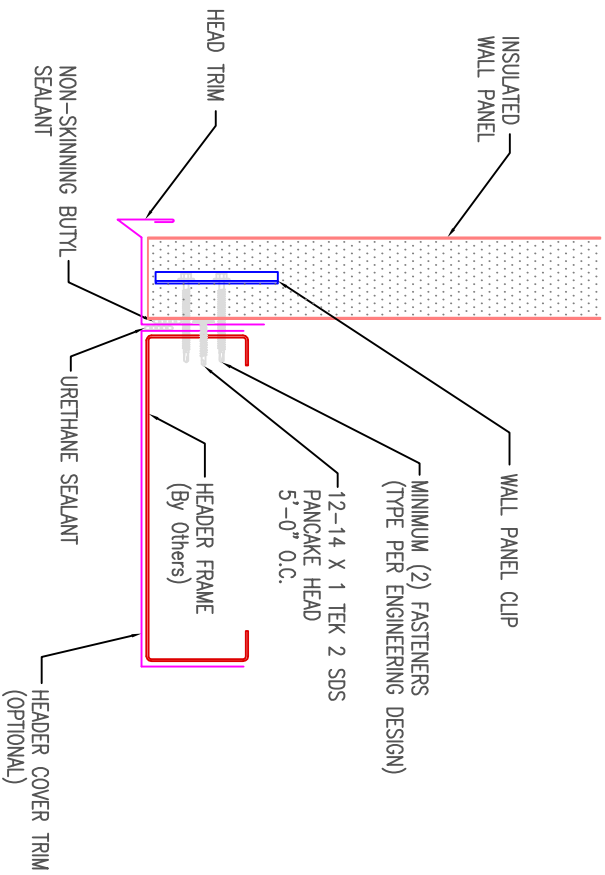

** THE DETAIL SHOWN IS SUBJECT TO CHANGE WITHOUT NOTICE.

REV. NO.	DATE	DESCRIPTION OF REVISION	BY	APP

ATLAS
 ATAS INTERNATIONAL, INC
 Allentown PA
 610-395-8445
 Mesa AZ
 480-558-7210

TITLE		DR		DATE	
Vertical Wall-Sheet Metal Flashing-Base		APP		DATE	
DWG. NO.		SH. SIZE		SCALE	
MATERIAL				X:X	

ATAS INTERNATIONAL, INC
 Allentown PA
 610-395-8445
 Mesa AZ
 480-558-7210

TITLE
Vertical Wall-Sheet Metal Flashing-Door Header

REV. NO.	DATE	DESCRIPTION OF REVISION	BY	APP

DWG. NO.	DR	DATE	MATERIAL	SH. SIZE	SCALE
	APP <td>DATE <td> </td> <td> </td> <td>X:X</td> </td>	DATE <td> </td> <td> </td> <td>X:X</td>			X:X

TITLE	Vertical Wall-Sheet Metal Flashing-Door Header Supported		
DWG. NO.	DR	DATE	
MATERIAL	APP	DATE	
	SH. SIZE	SCALE	X:X

** THE DETAIL SHOWN IS SUBJECT TO CHANGE WITHOUT NOTICE.

REV. NO.	DATE	DESCRIPTION OF REVISION	BY	APP