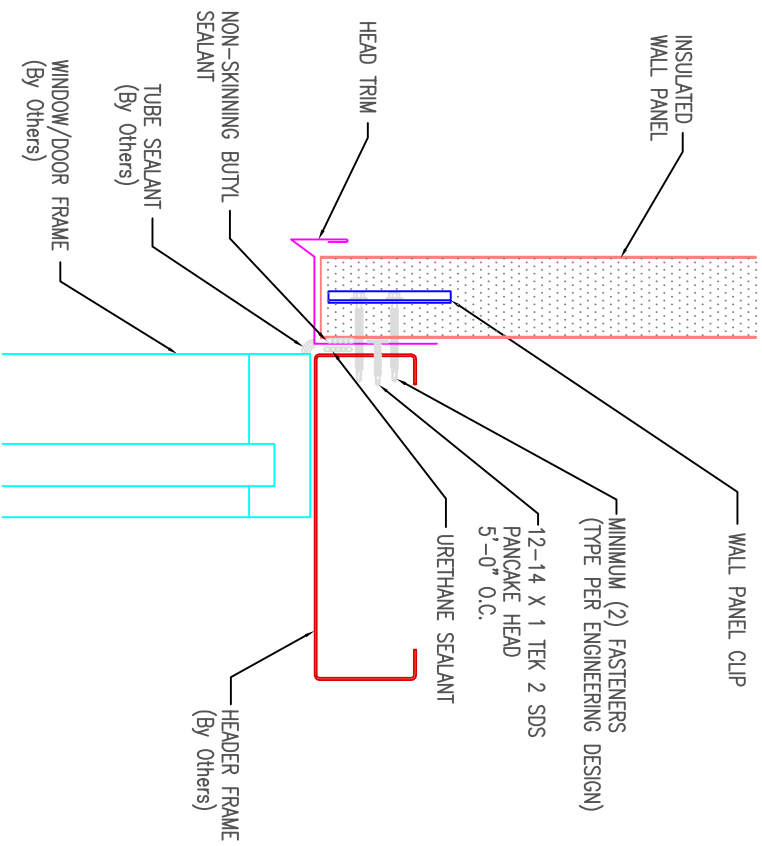

** THE DETAIL SHOWN IS SUBJECT TO CHANGE WITHOUT NOTICE.

REV. NO.	DATE	DESCRIPTION OF REVISION	BY	APP

ATLAS
ATAS INTERNATIONAL, INC
Allentown PA
610-395-8445
Mesa AZ
480-558-7210

TITLE		DR	DATE
Vertical Wall-Sheet Metal Flashing-Window Header		APP	DATE
DWG. NO.	SH. SIZE	SCALE	X:X
MATERIAL