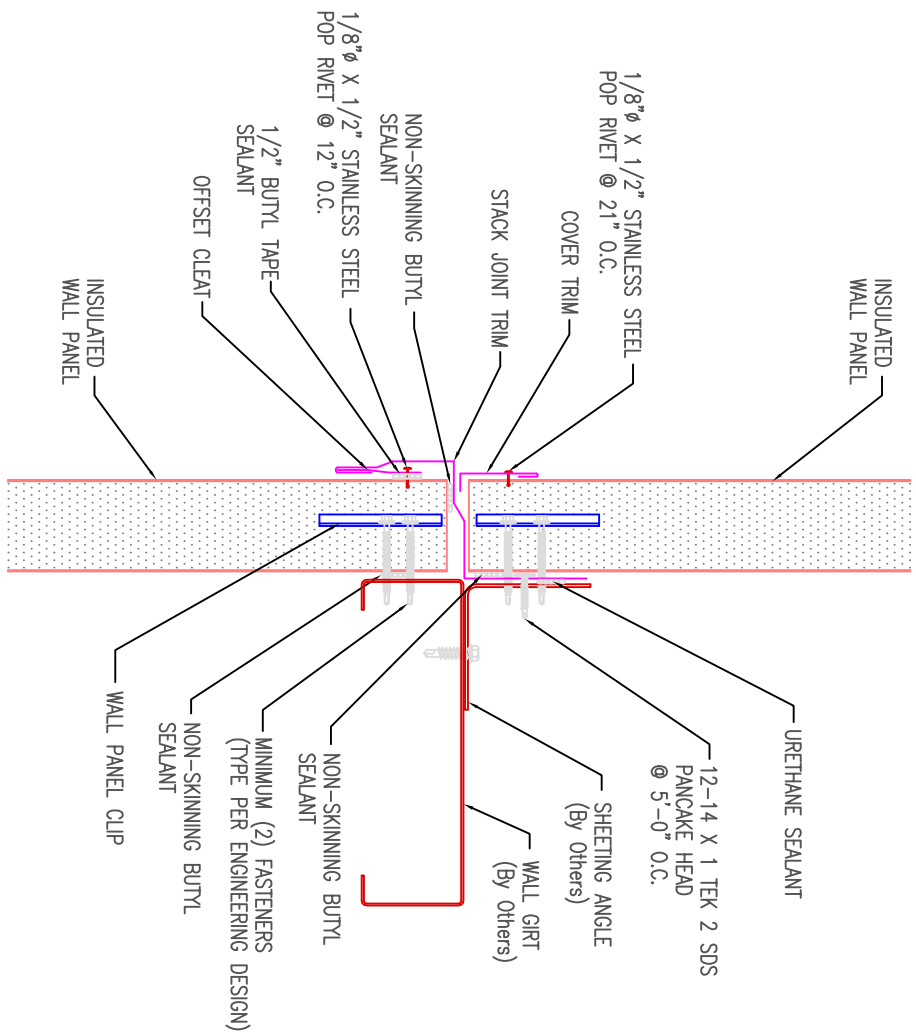

TITLE	Vertical Wall-Sheet Metal Flashing-Door Header Supported		
DWG. NO.	DR	DATE	
MATERIAL	APP	DATE	
	SH. SIZE	SCALE	X:X

** THE DETAIL SHOWN IS SUBJECT TO CHANGE WITHOUT NOTICE.

REV. NO.	DATE	DESCRIPTION OF REVISION	BY	APP

REV. NO.	DATE	DESCRIPTION OF REVISION	BY	APP

ATAS
ATAS INTERNATIONAL, INC
 Allentown PA
 610-395-8445
 Mesa AZ
 480-558-7210

TITLE	Vertical Wall-Sheet Metal Flashing-Side Joint		
DWG. NO.	DR	DATE	
MATERIAL	APP	DATE	
	SH. SIZE	SCALE	X:X

3/8" UNIFORM BEAD OF NON-SKINNING BUTYL SEALANT MUST BE APPLIED IN THE INTERIOR FEMALE GROOVE. APPLYING SEALANT IN THE EXTERIOR FEMALE GROOVE IS OPTIONAL, DEPENDING ON VAPOR SEAL REQUIREMENTS

REV. NO.	DATE	DESCRIPTION OF REVISION	BY	APP

ATAS
ATAS INTERNATIONAL, INC
 Allentown PA
 610-395-8445
 Mesa AZ
 480-558-7210

TITLE: Vertical Wall-Sheet Metal Flashing-Side Lap

DWG. NO.	DR.	DATE
MATERIAL	APP	DATE
SH. SIZE	SCALE	X: X

** THE DETAIL SHOWN IS SUBJECT TO CHANGE WITHOUT NOTICE.