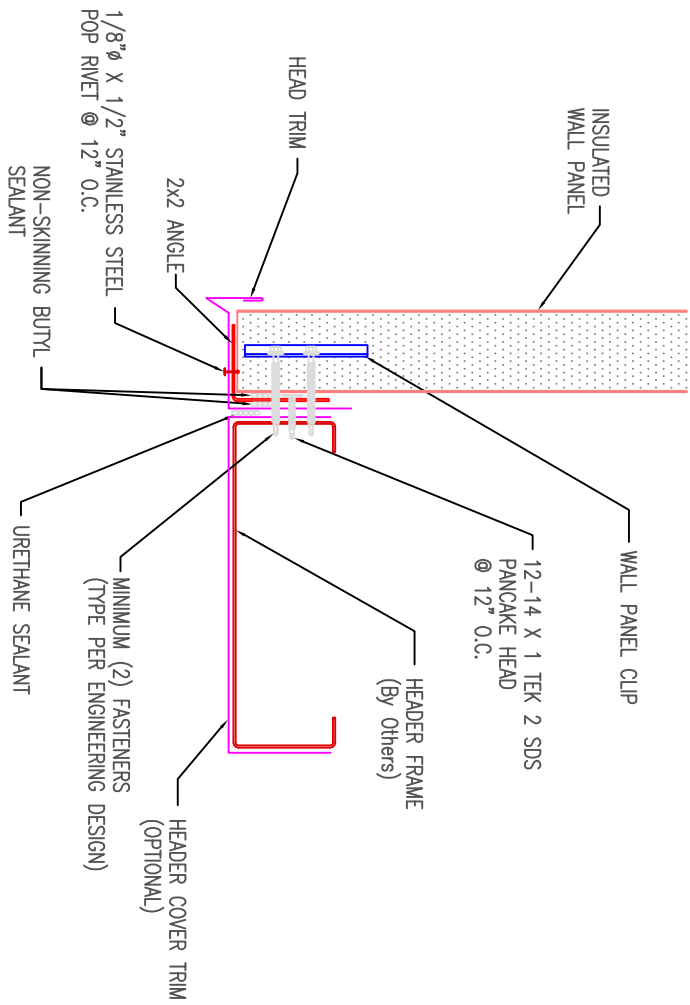

** THE DETAIL SHOWN IS SUBJECT TO CHANGE WITHOUT NOTICE.

REV. NO.	DATE	DESCRIPTION OF REVISION	BY	APP

ATLAS
ATAS INTERNATIONAL, INC
Allentown PA
610-395-8445
Mesa AZ
480-558-7210

TITLE	Vertical Wall-Sheet Metal Flashing-Door Header Supported		
DWG. NO.	DR	DATE	
MATERIAL	APP	DATE	
	SH. SIZE	SCALE	X:X