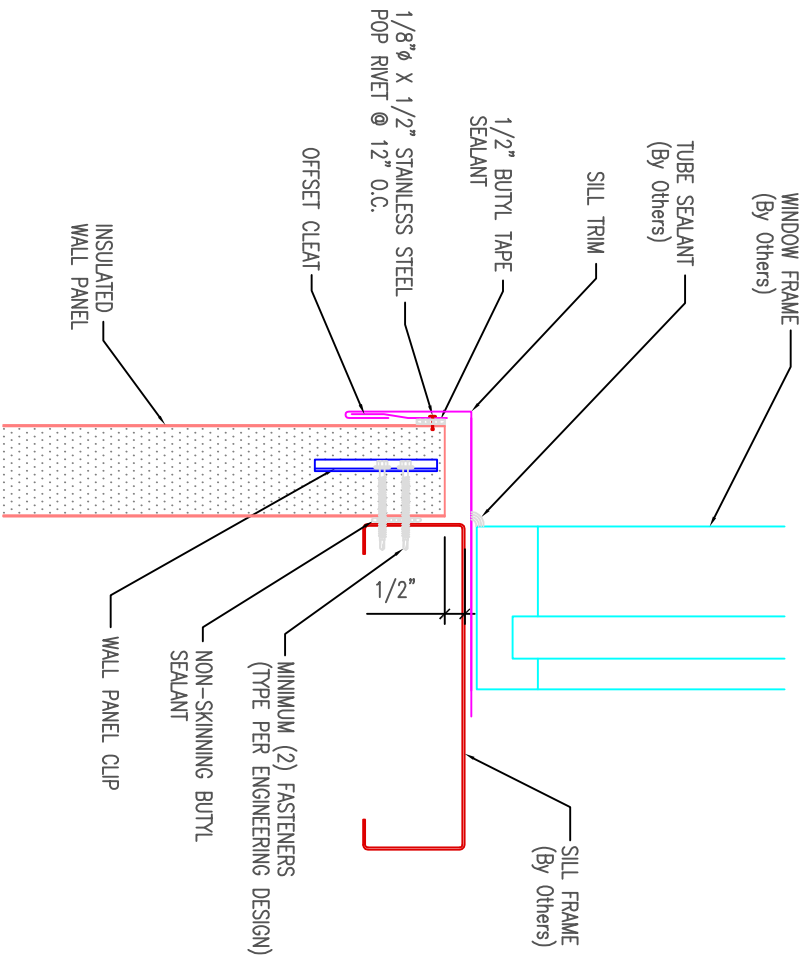

TITLE	Vertical Wall-Sheet Metal Flashing-Door Header Supported		
DWG. NO.	DR	DATE	
MATERIAL	APP	DATE	
	SH. SIZE	SCALE	X:X

** THE DETAIL SHOWN IS SUBJECT TO CHANGE WITHOUT NOTICE.

REV. NO.	DATE	DESCRIPTION OF REVISION	BY	APP

TITLE		DR	DATE
Vertical Wall-Sheet Metal Flashing-Window Header		APP	DATE
DWG. NO.	SH. SIZE	SCALE	X:X
MATERIAL			

REV. NO.	DATE	DESCRIPTION OF REVISION	BY	APP

ATAS
ATAS INTERNATIONAL, INC
 Allentown PA
 610-395-8445
 Mesa AZ
 480-558-7210

TITLE	DWG. NO.	DR	DATE
Vertical Wall-Sheet Metal Flashing-Window Jamb		APP	
MATERIAL	SH. SIZE	SCALE	
		X:X	

** THE DETAIL SHOWN IS SUBJECT TO CHANGE WITHOUT NOTICE.

** THE DETAIL SHOWN IS SUBJECT TO CHANGE WITHOUT NOTICE.

REV. NO.	DATE	DESCRIPTION OF REVISION	BY	APP

ATLAS
 ATLAS INTERNATIONAL, INC
 Allentown PA
 610-395-8445
 Mesa AZ
 480-558-7210

TITLE		DR	DATE
Vertical Wall-Sheet Metal Flashing-Window Sill		APP	DATE
DWG. NO.		SH. SIZE	SCALE
			X:X
MATERIAL			