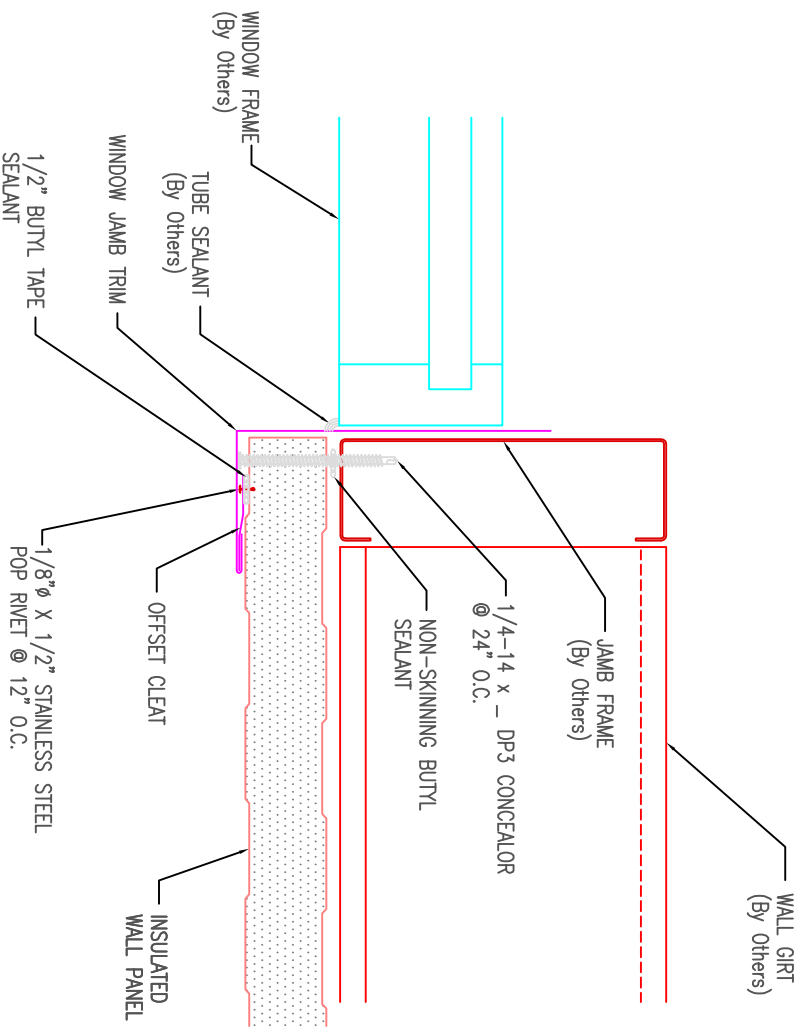

TITLE	Vertical Wall-Sheet Metal Flashing-Door Header Supported		
DWG. NO.	DR	DATE	
MATERIAL	APP	DATE	
	SH. SIZE	SCALE	X:X

** THE DETAIL SHOWN IS SUBJECT TO CHANGE WITHOUT NOTICE.

REV. NO.	DATE	DESCRIPTION OF REVISION	BY	APP

** THE DETAIL SHOWN IS SUBJECT TO CHANGE WITHOUT NOTICE.

** THE DETAIL SHOWN IS SUBJECT TO CHANGE WITHOUT NOTICE.

REV. NO.	DATE	DESCRIPTION OF REVISION	BY	APP

ATLAS
ATAS INTERNATIONAL, INC
 Allentown PA
 610-395-8445
 Mesa AZ
 480-558-7210

TITLE		DR	DATE
Vertical Wall-Sheet Metal Flashing-Window Header		APP	DATE
DWG. NO.	SH. SIZE	SCALE	X:X
MATERIAL			

REV. NO.	DATE	DESCRIPTION OF REVISION	BY	APP

ATAS
ATAS INTERNATIONAL, INC
 Allentown PA
 610-395-8445
 Mesa AZ
 480-558-7210

TITLE	DWG. NO.	DR	DATE
Vertical Wall-Sheet Metal Flashing-Window Jamb		APP	
MATERIAL	SH. SIZE	SCALE	
		X:X	

** THE DETAIL SHOWN IS SUBJECT TO CHANGE WITHOUT NOTICE.

** THE DETAIL SHOWN IS SUBJECT TO CHANGE WITHOUT NOTICE.