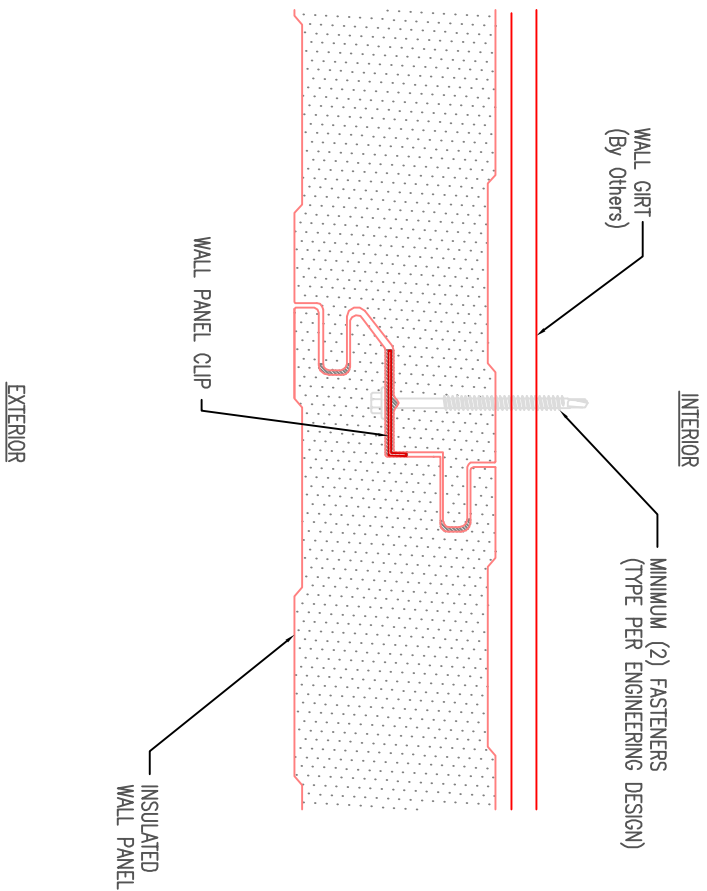

** THE DETAIL SHOWN IS SUBJECT TO CHANGE WITHOUT NOTICE.

NOTE: FIELD CUT STARTING PANEL AND ENDING PANEL AS REQUIRED AT CORNER TRANSITION.

** THE DETAIL SHOWN IS SUBJECT TO CHANGE WITHOUT NOTICE.

REV. NO.	DATE	DESCRIPTION OF REVISION	BY	APP

ATLAS
ATAS INTERNATIONAL, INC
 Allentown PA
 610-395-8445
 Mesa AZ
 480-558-7210

TITLE	Vertical Wall-Sheet Metal Flashing-Outside Corner		
DWG. NO.	DR	DATE	
	APP	DATE	
MATERIAL	SH. SIZE	SCALE	X:X

** THE DETAIL SHOWN IS SUBJECT TO CHANGE WITHOUT NOTICE.

REV. NO.	DATE	DESCRIPTION OF REVISION	BY	APP

ATAS
ATAS INTERNATIONAL, INC
 Allentown PA
 610-395-8445
 Mesa AZ
 480-558-7210

TITLE	Vertical Wall-Sheet Metal Flashing-Side Joint		
DWG. NO.	DR	DATE	
MATERIAL	APP	DATE	
	SH. SIZE	SCALE	X:X

3/8" UNIFORM BEAD OF NON-SKINNING BUTYL SEALANT MUST BE APPLIED IN THE INTERIOR FEMALE GROOVE. APPLYING SEALANT IN THE EXTERIOR FEMALE GROOVE IS OPTIONAL, DEPENDING ON VAPOR SEAL REQUIREMENTS

REV. NO.	DATE	DESCRIPTION OF REVISION	BY	APP