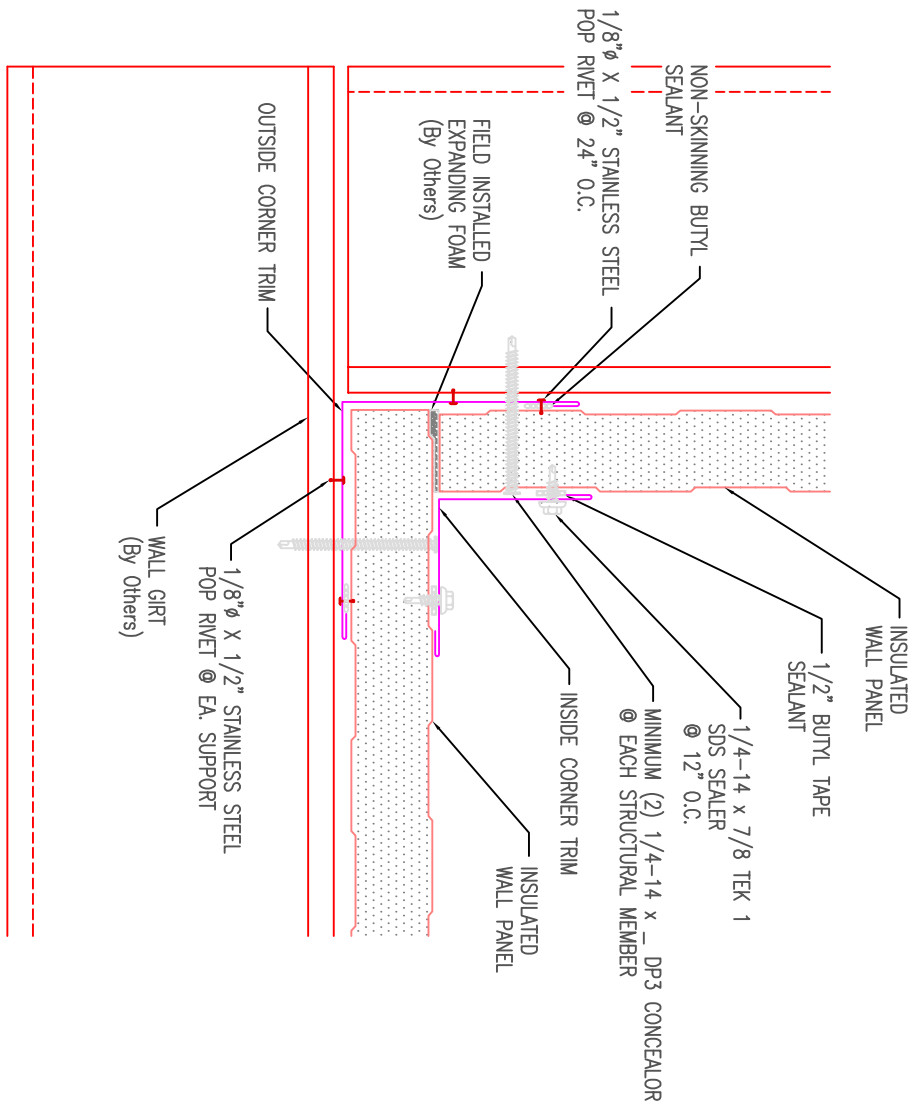

NOTE: FIELD CUT STARTING PANEL AND ENDING PANEL AS REQUIRED AT CORNER TRANSITION.

REV. NO.	DATE	DESCRIPTION OF REVISION	BY	APP

ATLAS
ATAS INTERNATIONAL, INC
Allentown PA
610-395-8445
Mesa AZ
480-558-7210

TITLE		DR	DATE
Vertical Wall-Sheet Metal Flashing-Inside Corner		APP	DATE
DWG. NO.		SH. SIZE	SCALE
			X:X
MATERIAL			

** THE DETAIL SHOWN IS SUBJECT TO CHANGE WITHOUT NOTICE.