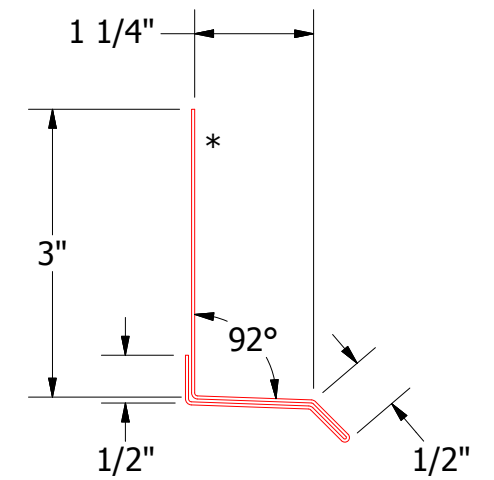

Vertical Panel

VSA661-Base Trim Standard

ATAS INTERNATIONAL, INC
 Allentown PA
 610-395-8445
 Mesa AZ
 480-558-7210

TITLE				Versa-Seam Base Detail	
DWG. NO.		DR		KRK	DATE
		APP		DAS	DATE
		SH. SIZE		B	SCALE
				X:X	