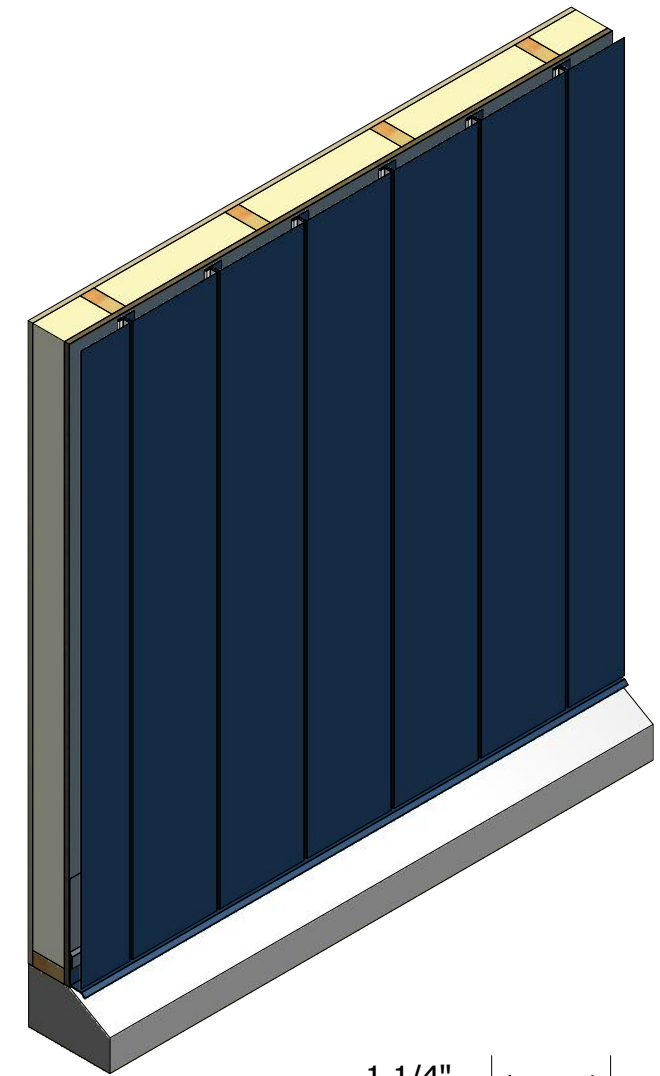

Vertical Panel

VSA661-Base Trim Standard

ATAS INTERNATIONAL, INC
 Allentown PA
 610-395-8445
 Mesa AZ
 480-558-7210

TITLE				Versa-Seam Base Detail	
DWG. NO.		DR		KRK	DATE
		APP		DAS	DATE
		SH. SIZE		B	SCALE
				X:X	