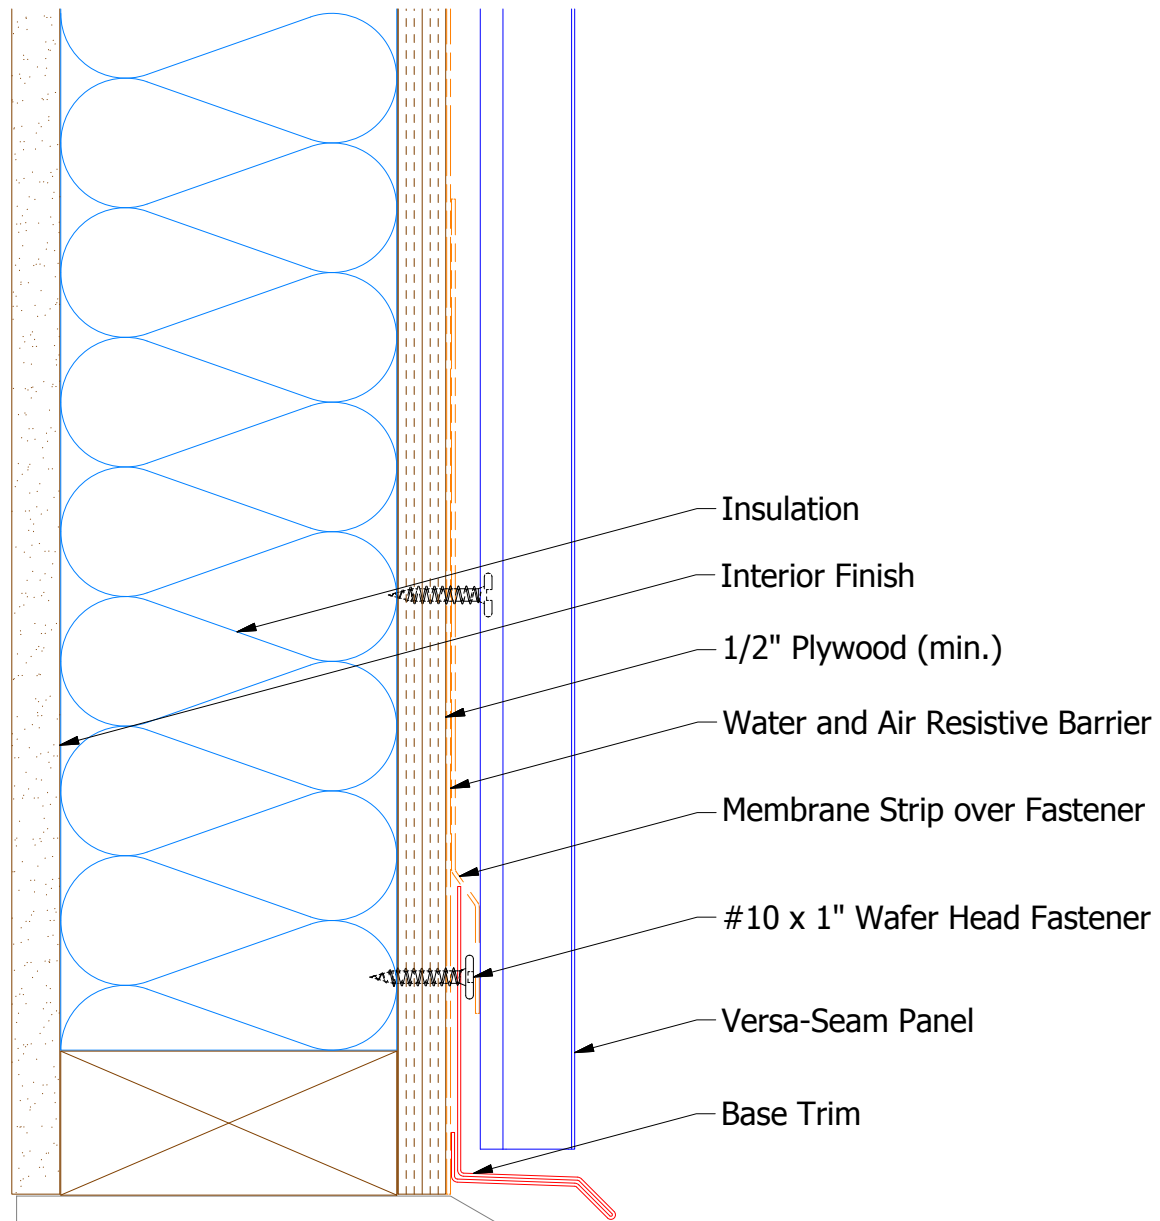

Vertical Panel

VSA661-Base Trim Standard

ATAS INTERNATIONAL, INC
 Allentown PA
 610-395-8445
 Mesa AZ
 480-558-7210

TITLE				Versa-Seam Base Detail	
DWG. NO.		DR		KRK	DATE
		APP		DAS	DATE
		SH. SIZE		B	SCALE
				X:X	